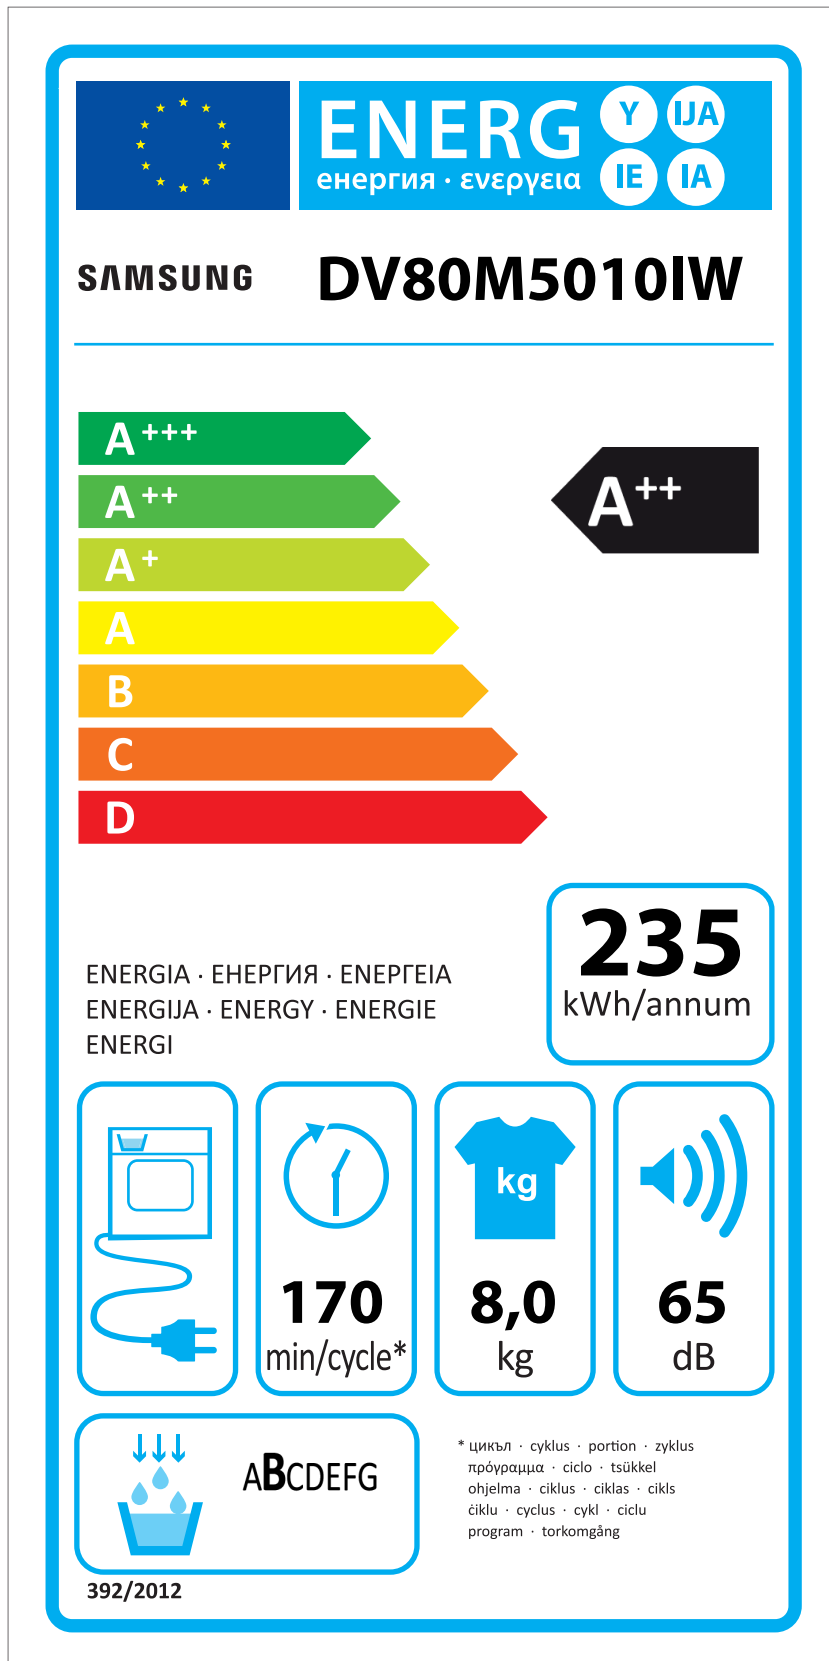

ERP LABEL ENERGY (DRYER CONDENSER TYPE)

CODE : DC68-03225C
Size : 110 x 220 (mm)
Material : ART