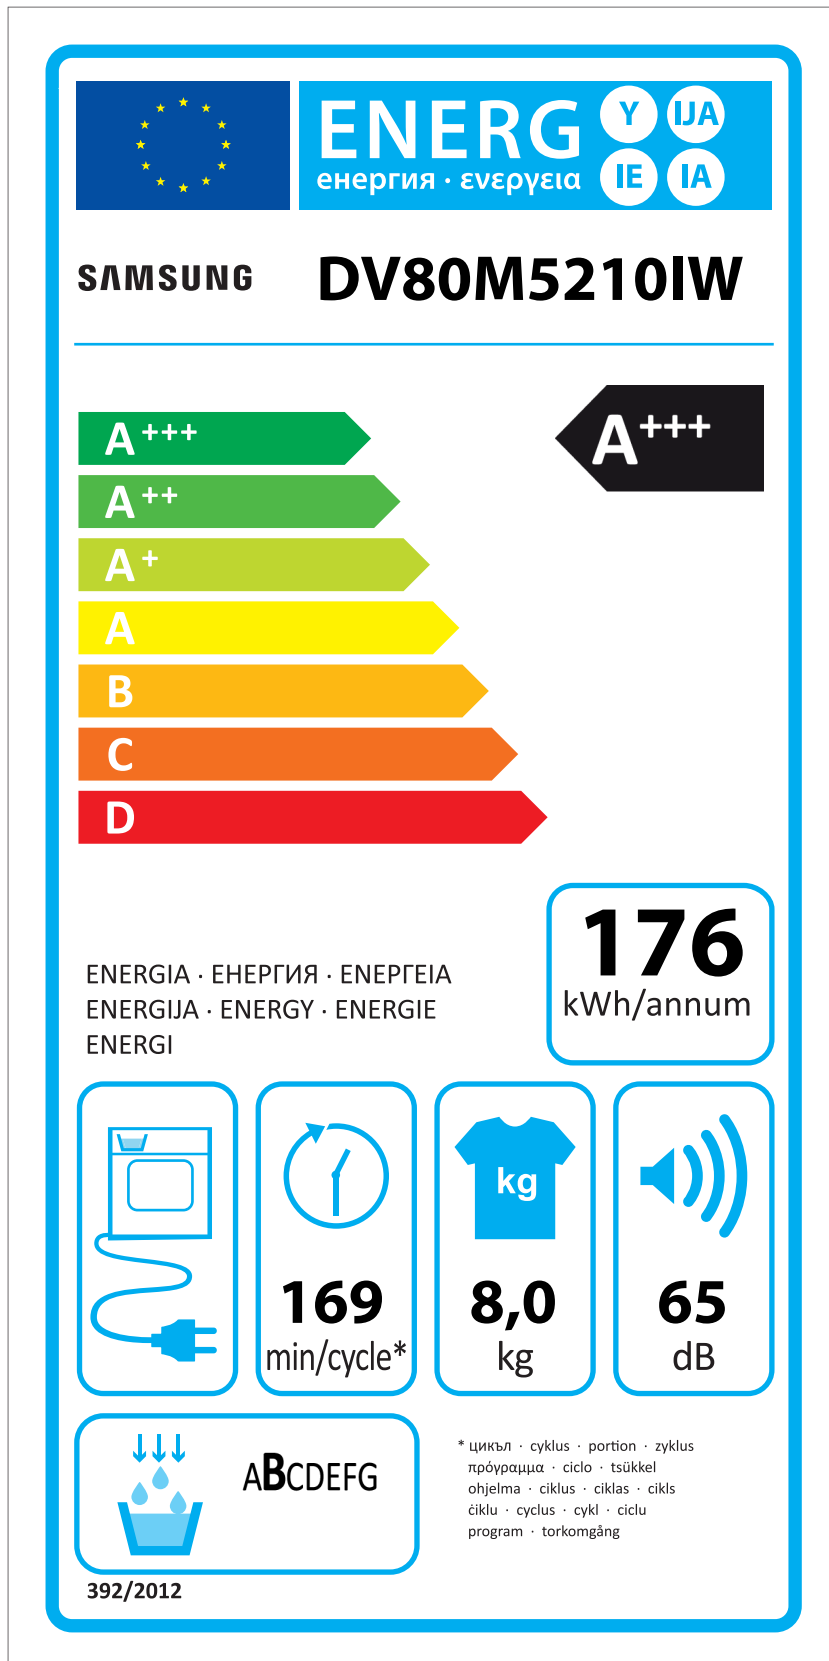

ERP LABEL ENERGY (DRYER CONDENSER TYPE)

CODE : DC68-03225C
Size : 110 x 220 (mm)
Material : ART