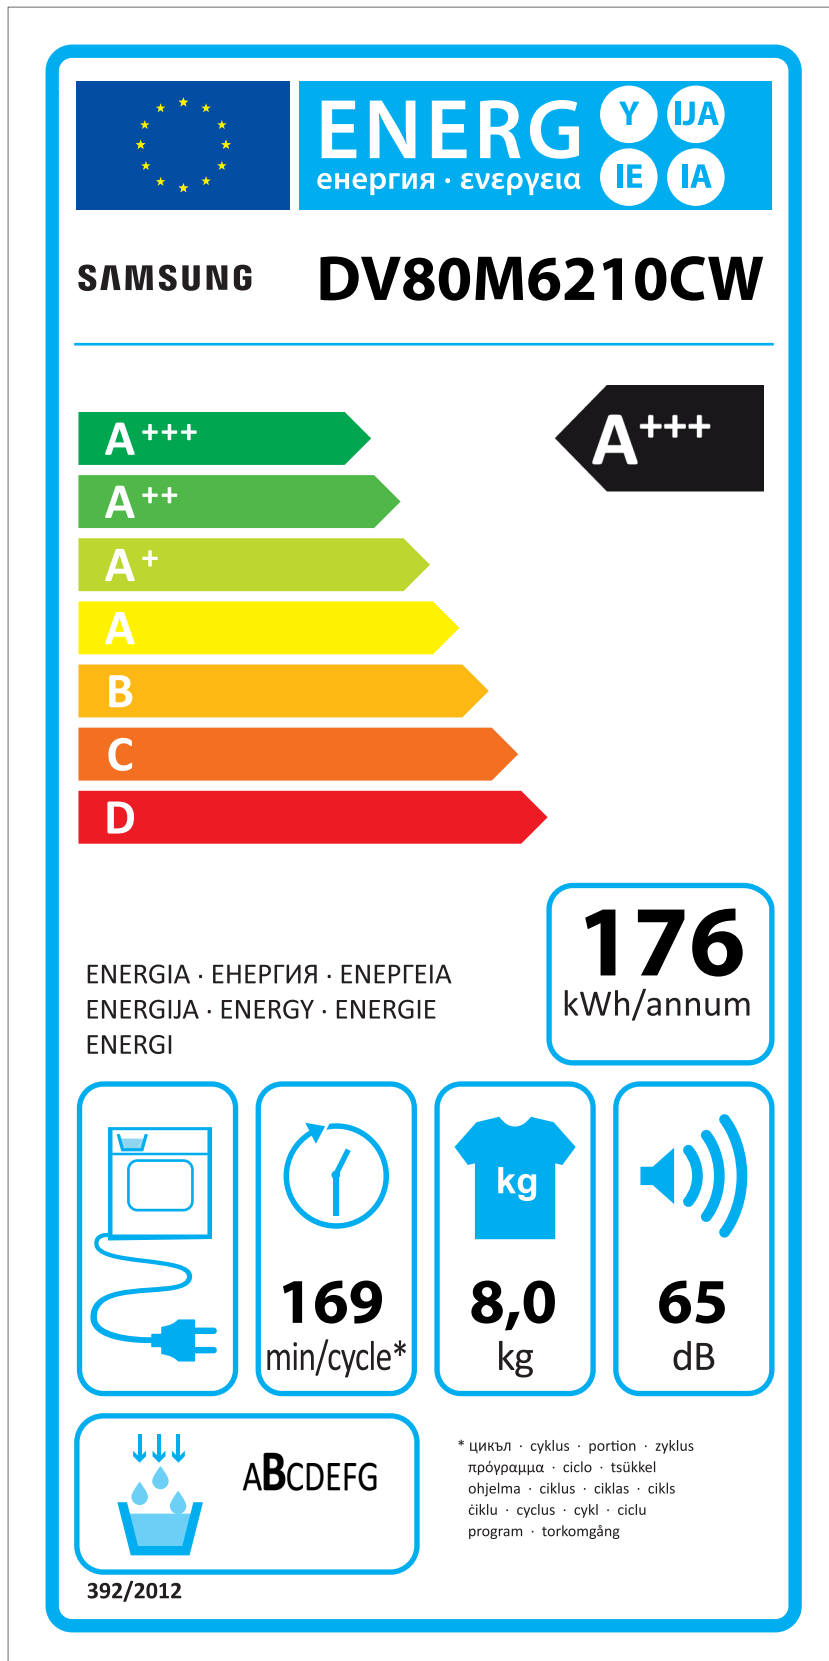

ERP LABEL ENERGY (DRYER CONDENSER TYPE)

CODE : DC68-03225C
Size : 110 x 220 (mm)
Material : ART