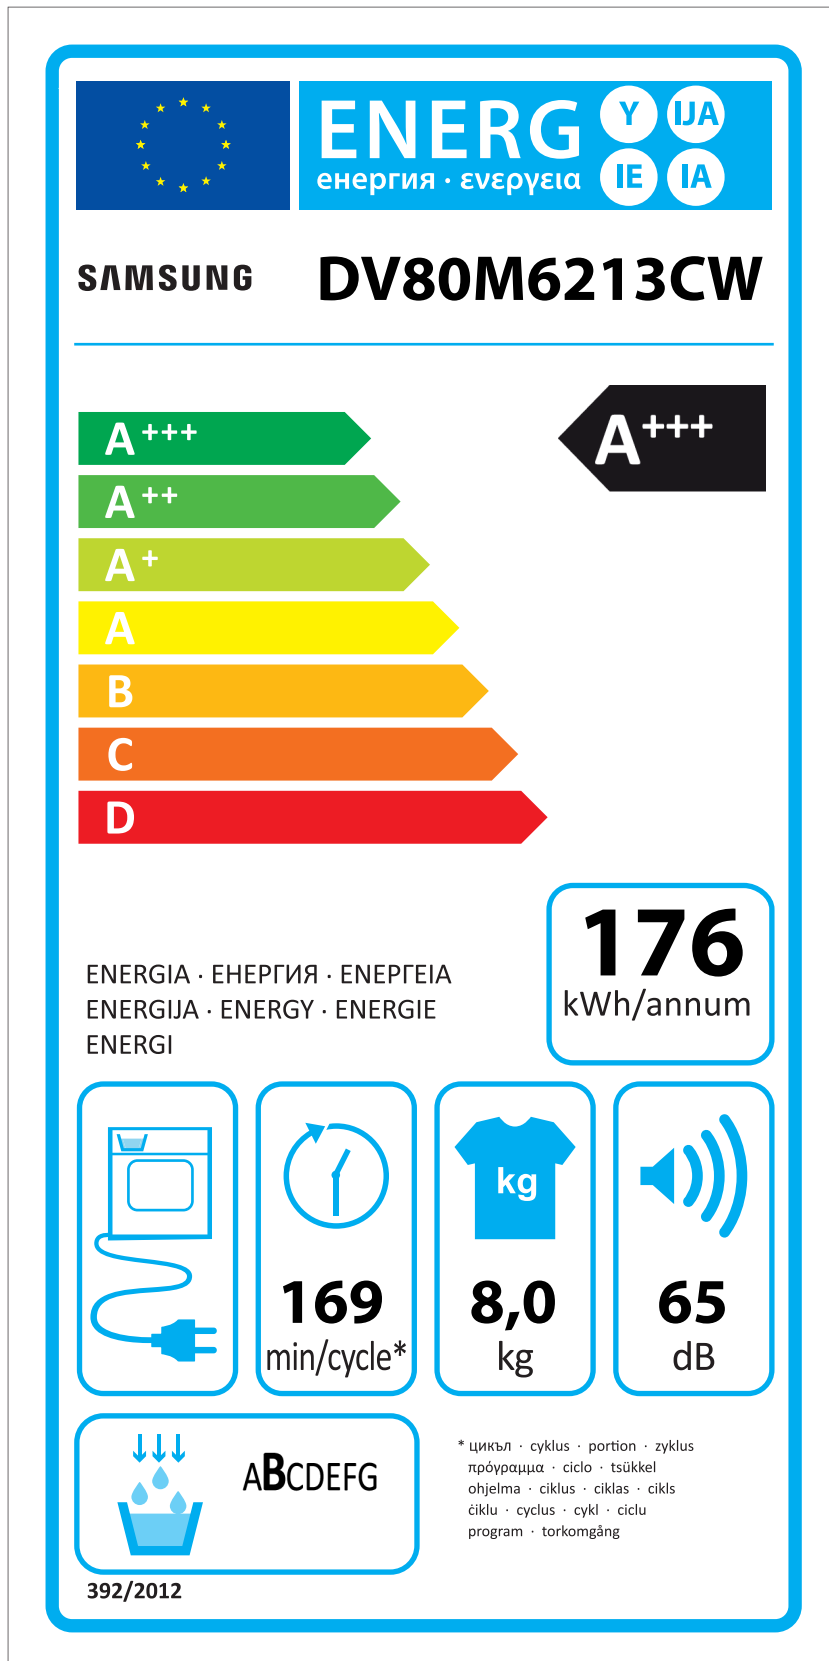

ERP LABEL ENERGY (DRYER CONDENSER TYPE)

CODE : DC68-03225C
Size : 110 x 220 (mm)
Material : ART