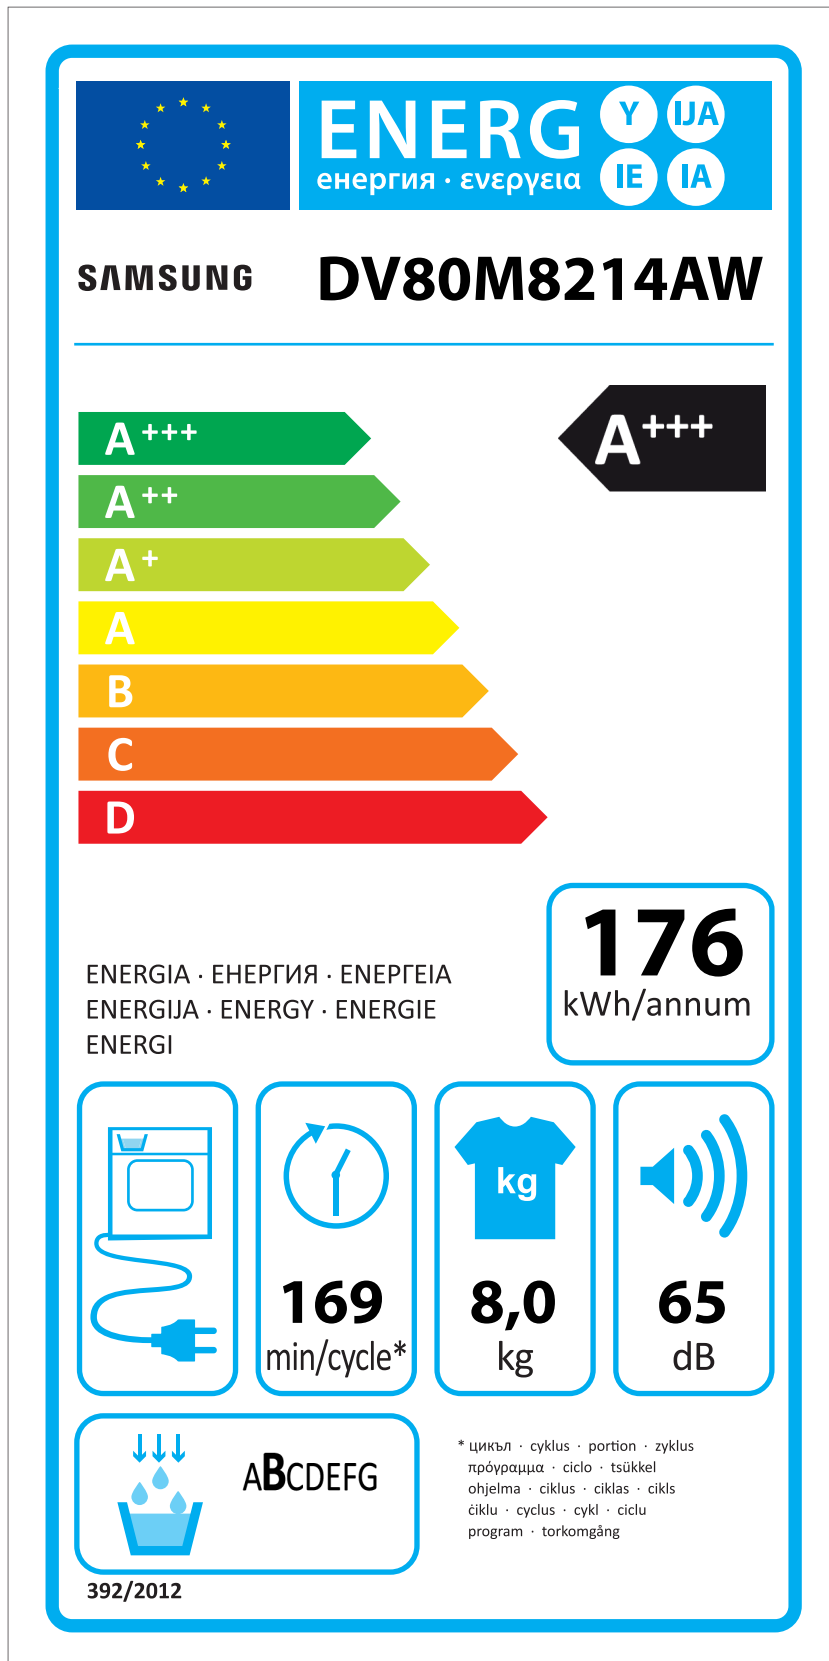

# ERP LABEL ENERGY (DRYER CONDENSER TYPE)

CODE : DC68-03225C  
Size : 110 x 220 (mm)  
Material : ART