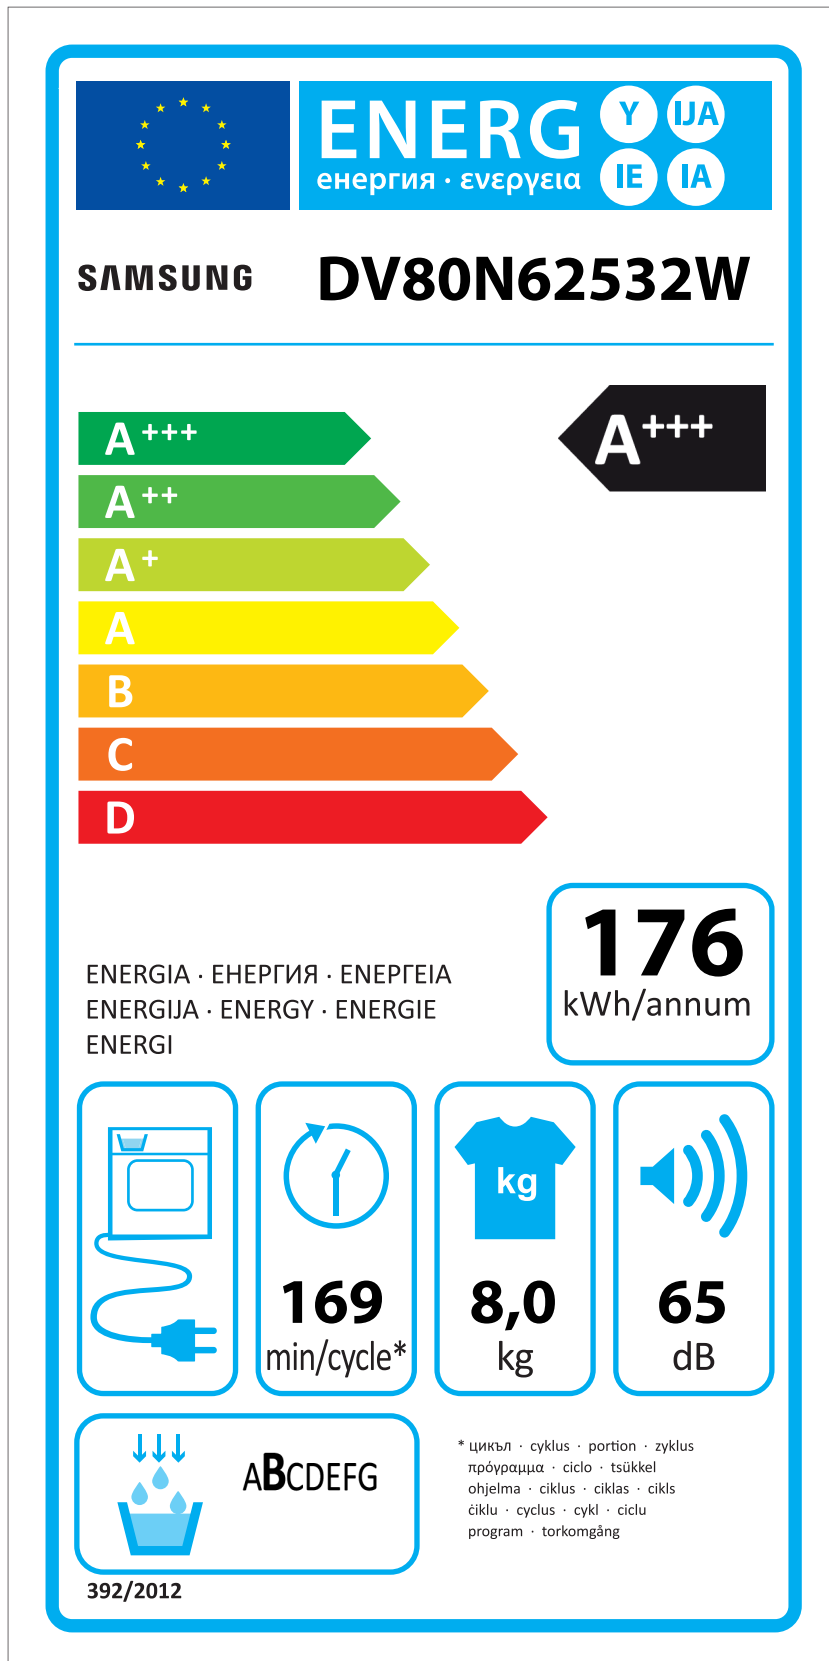

ERP LABEL ENERGY (DRYER CONDENSER TYPE)

CODE : DC68-03225C
Size : 110 x 220 (mm)
Material : ART