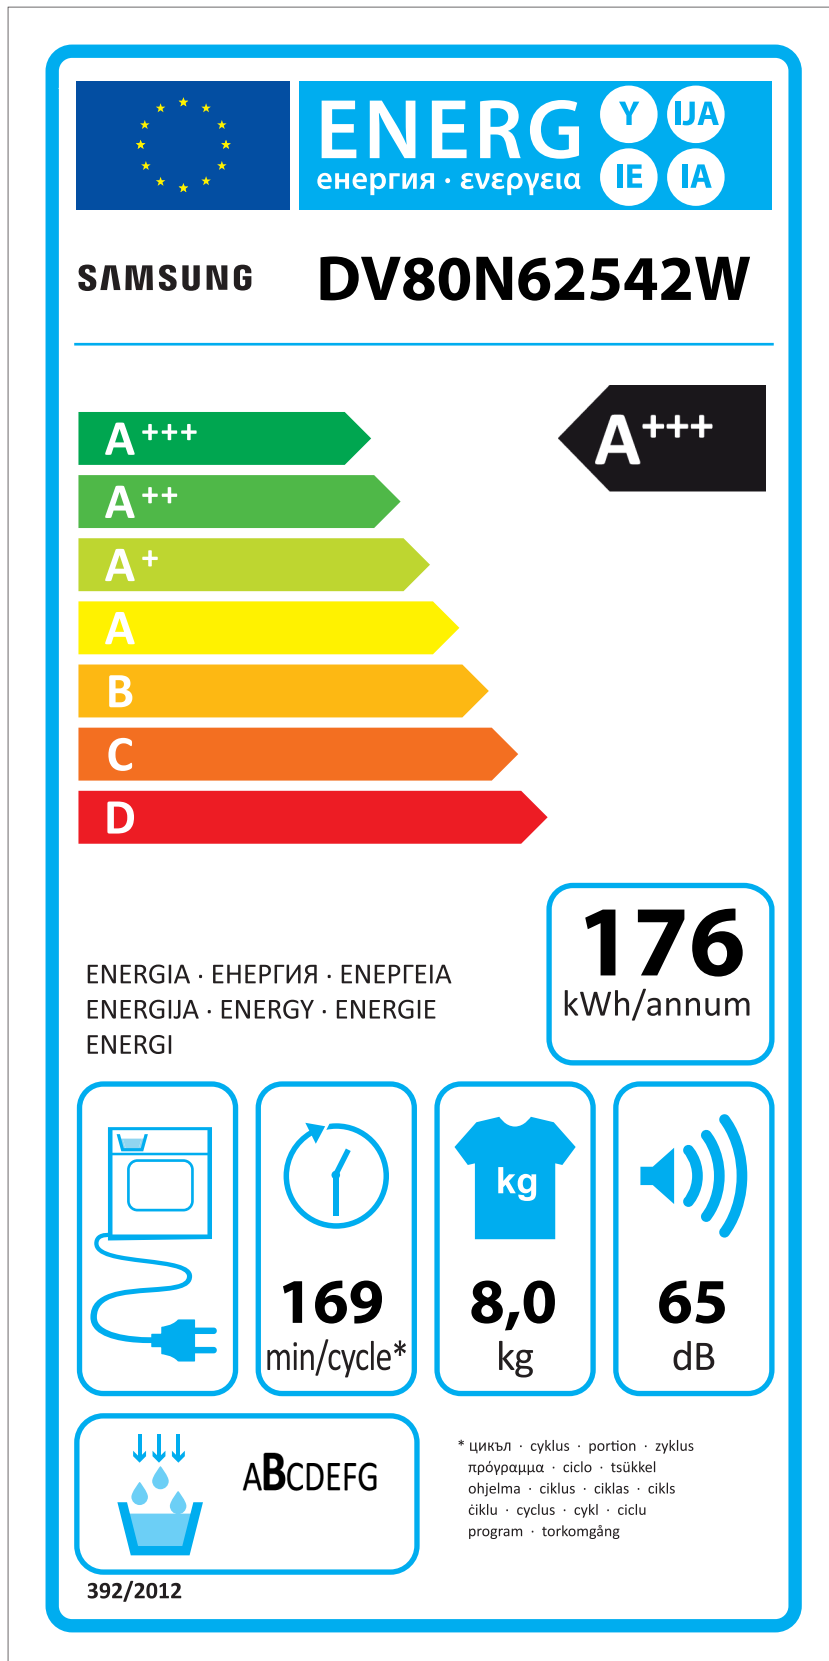

ERP LABEL ENERGY (DRYER CONDENSER TYPE)

CODE : DC68-03225C
Size : 110 x 220 (mm)
Material : ART