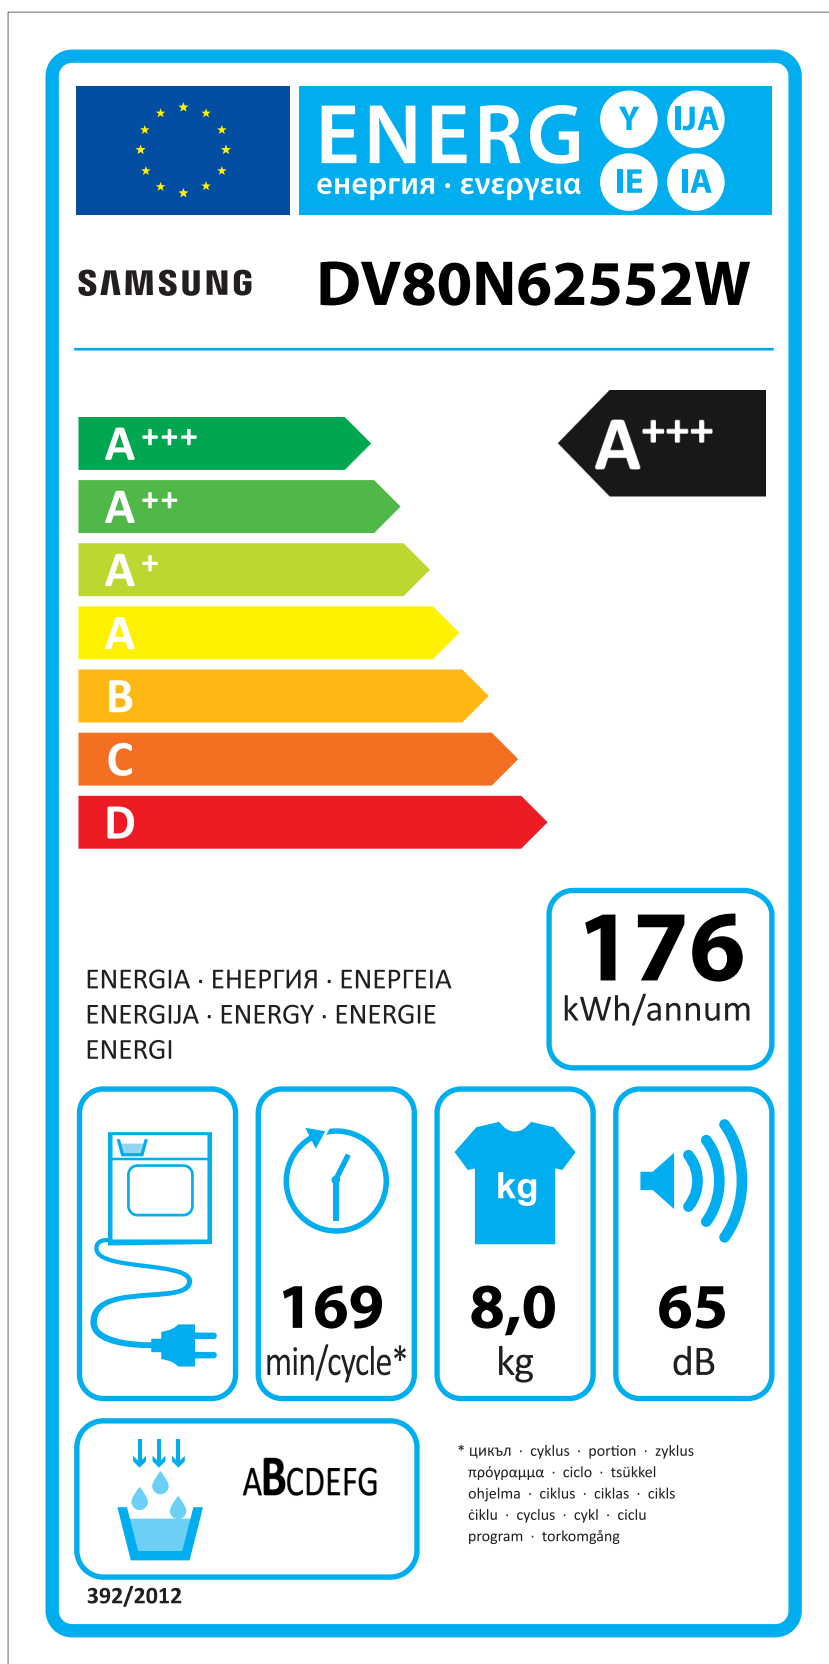

# ERP LABEL ENERGY (DRYER CONDENSER TYPE)

CODE : DC68-03225C  
Size : 110 x 220 (mm)  
Material : ART