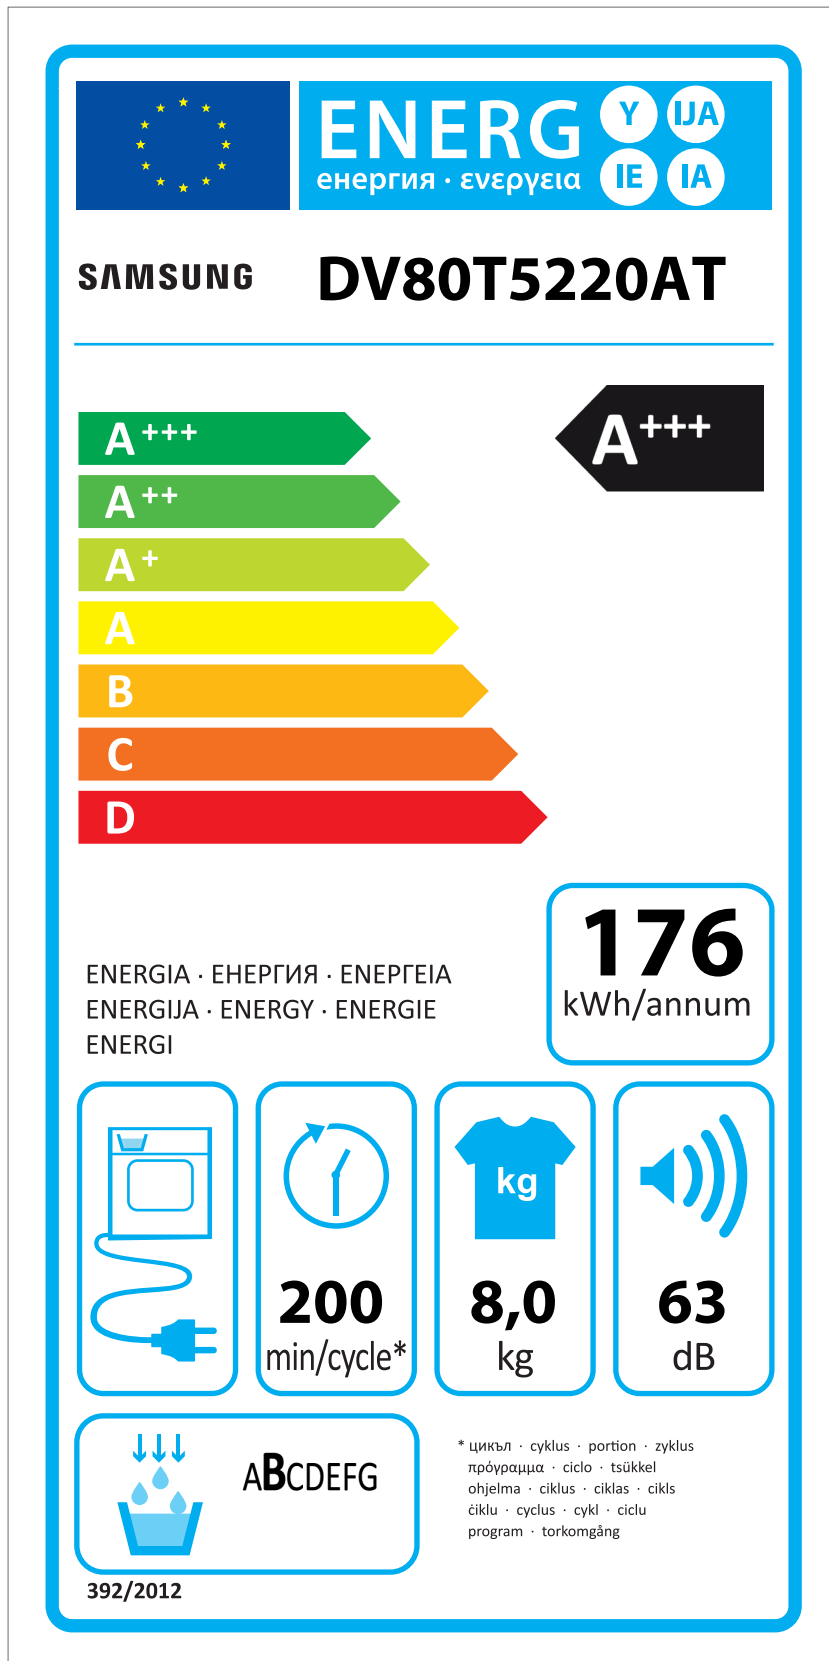

ERP LABEL ENERGY (DRYER CONDENSER TYPE)

CODE : DC68-03225C
Size : 110 x 220 (mm)
Material : ART