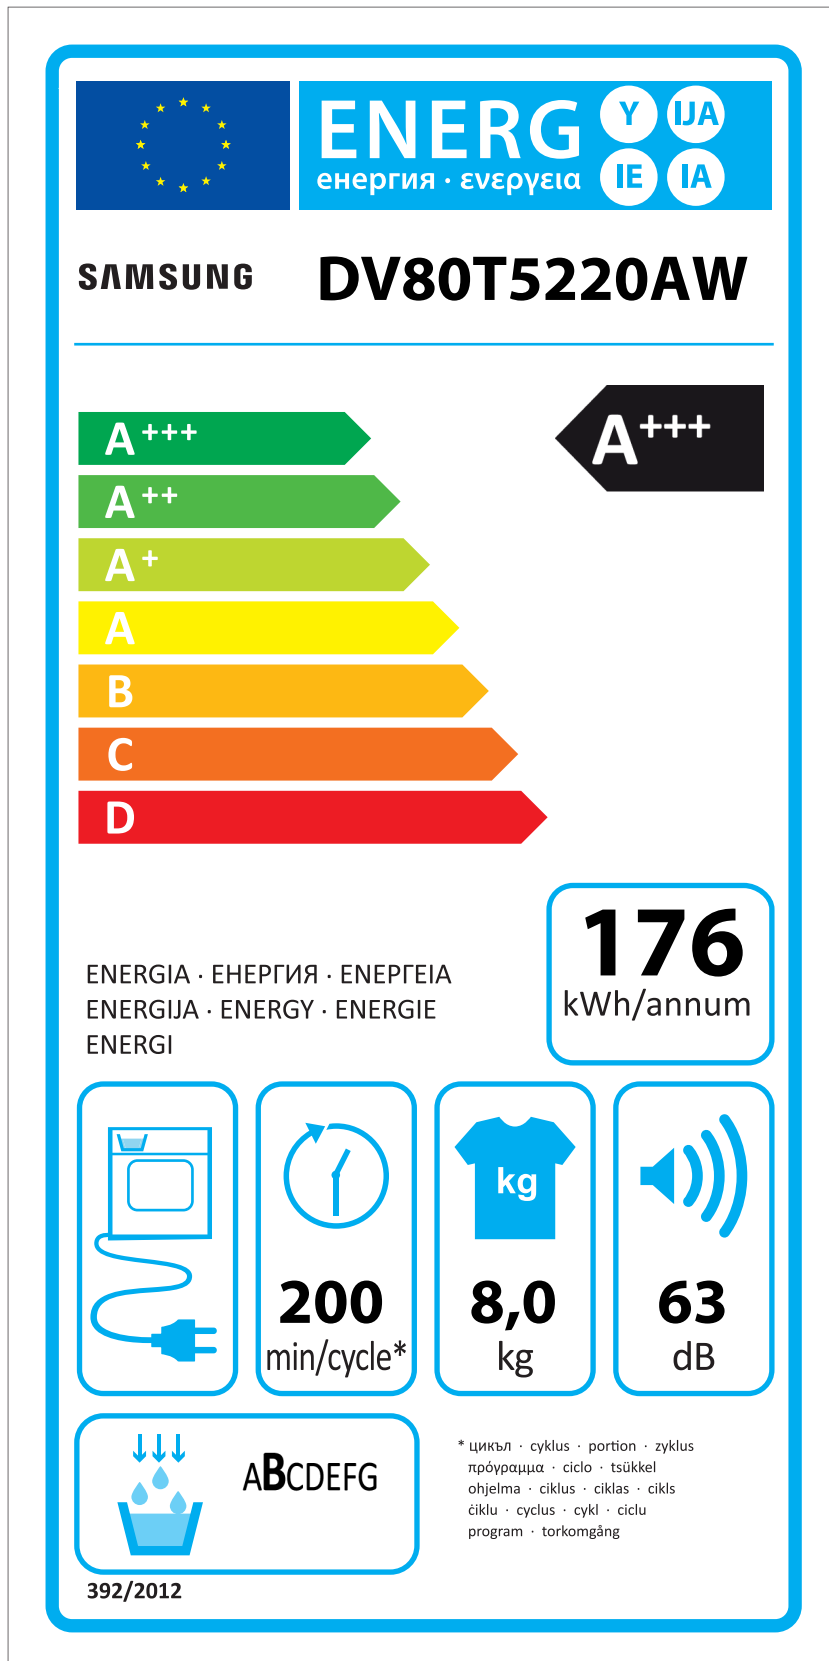

# ERP LABEL ENERGY (DRYER CONDENSER TYPE)

CODE : DC68-03225C  
Size : 110 x 220 (mm)  
Material : ART