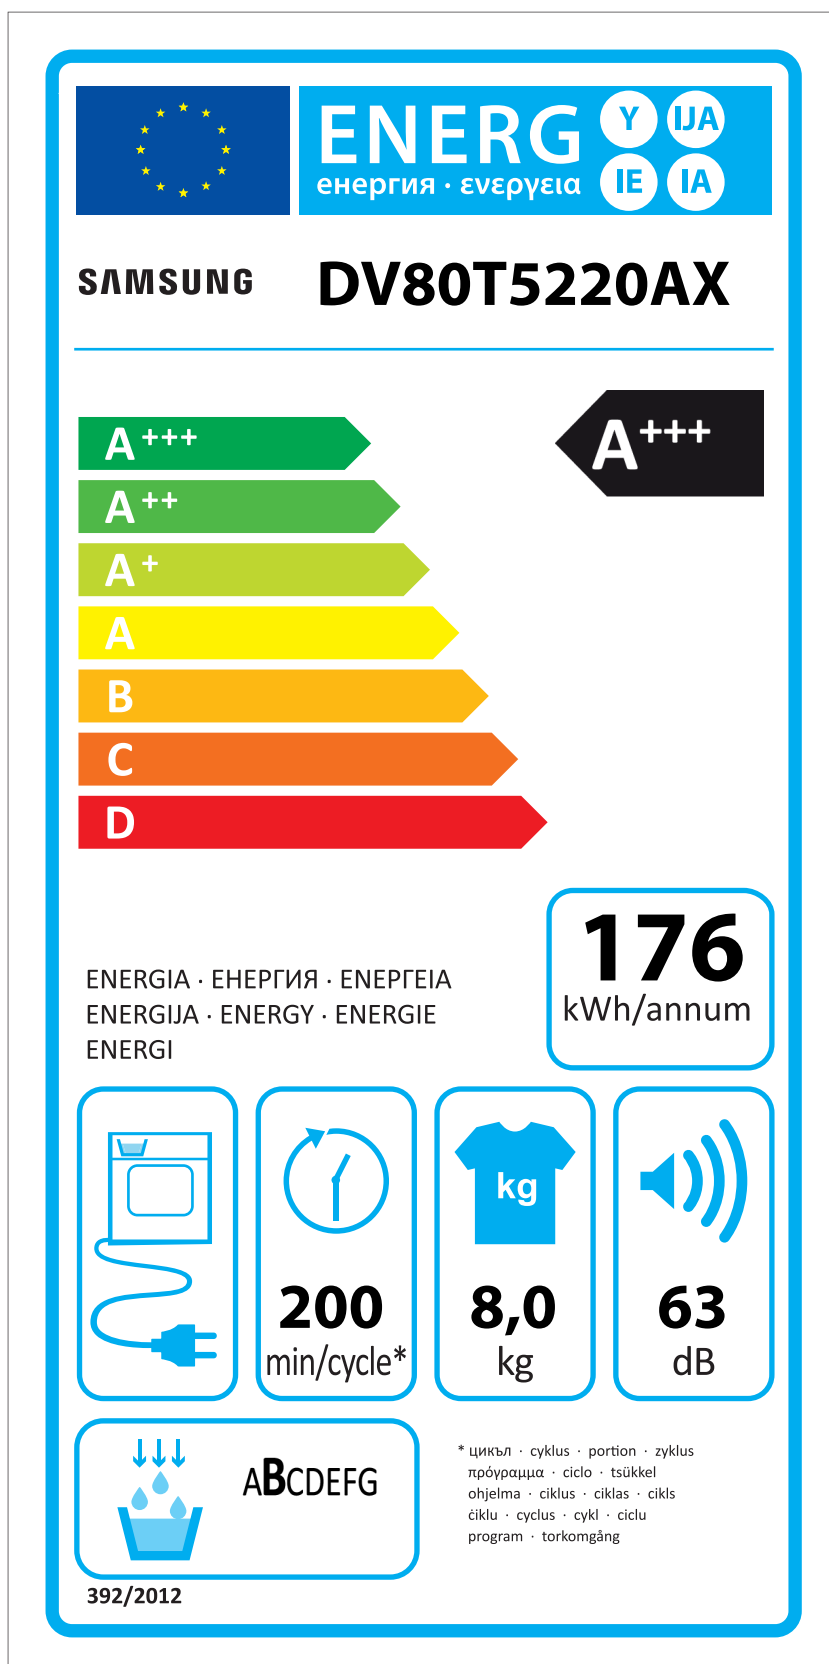

ERP LABEL ENERGY (DRYER CONDENSER TYPE)

CODE : DC68-03225C
Size : 110 x 220 (mm)
Material : ART