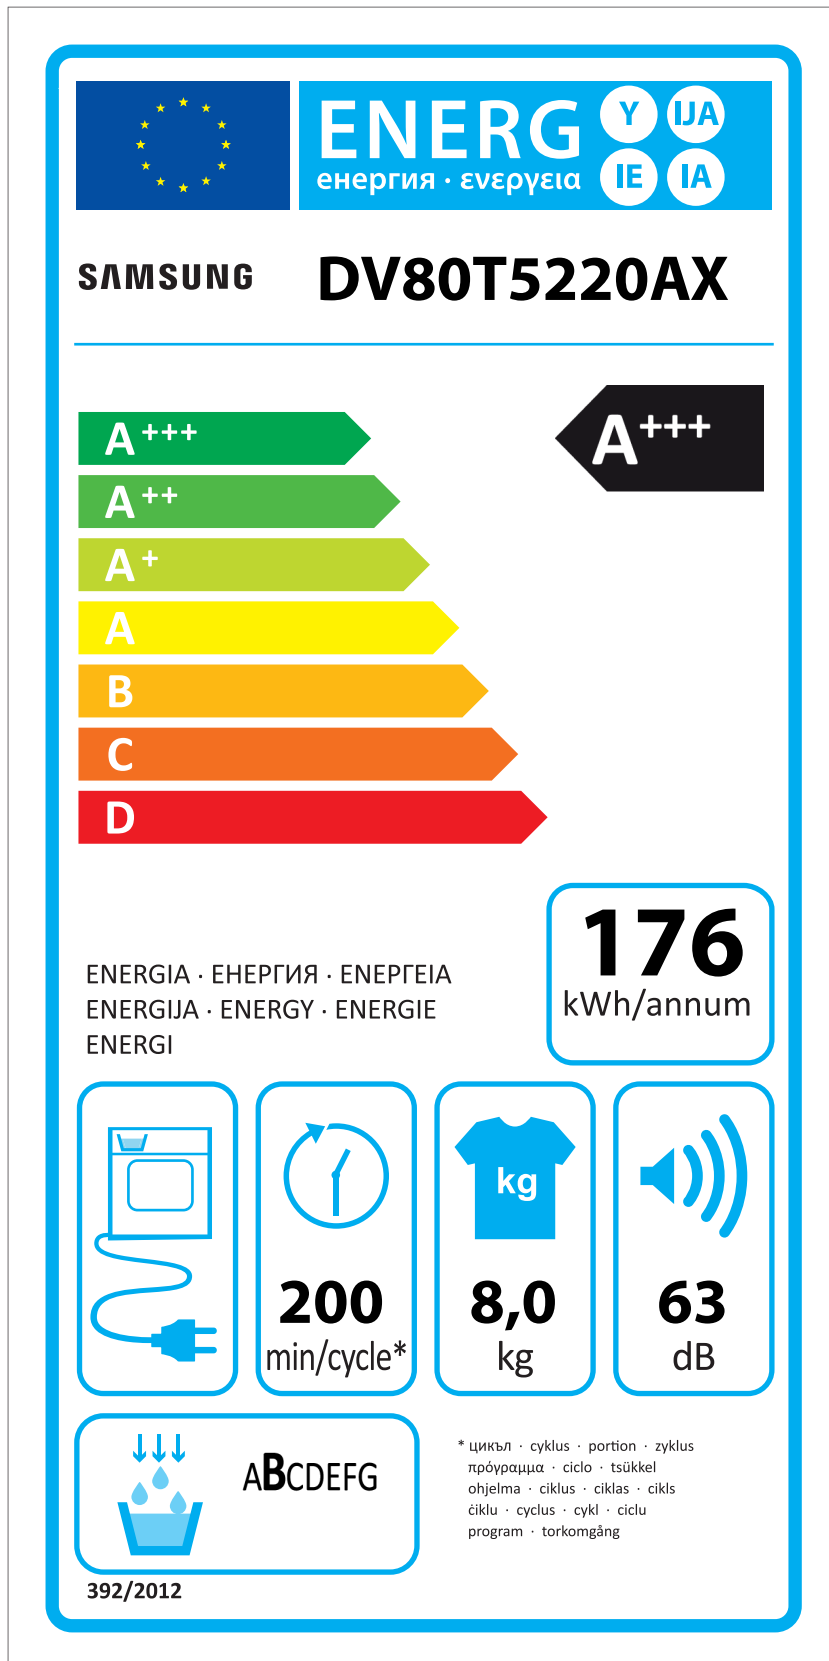

ERP LABEL ENERGY (DRYER CONDENSER TYPE)

CODE : DC68-03225C
Size : 110 x 220 (mm)
Material : ART