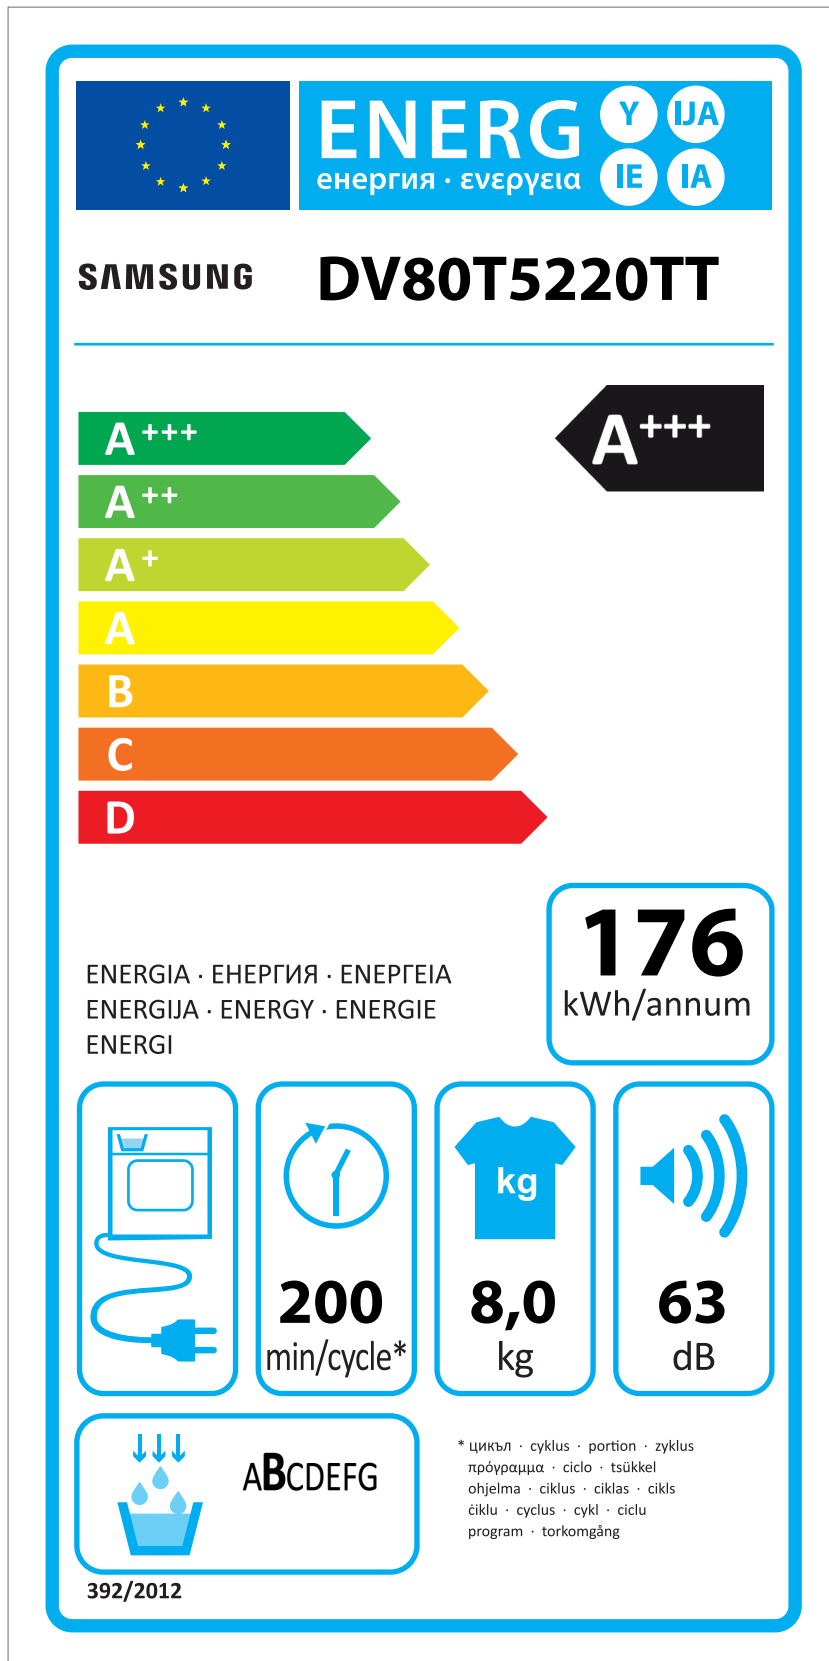

# ERP LABEL ENERGY (DRYER CONDENSER TYPE)

CODE : DC68-03225C  
Size : 110 x 220 (mm)  
Material : ART