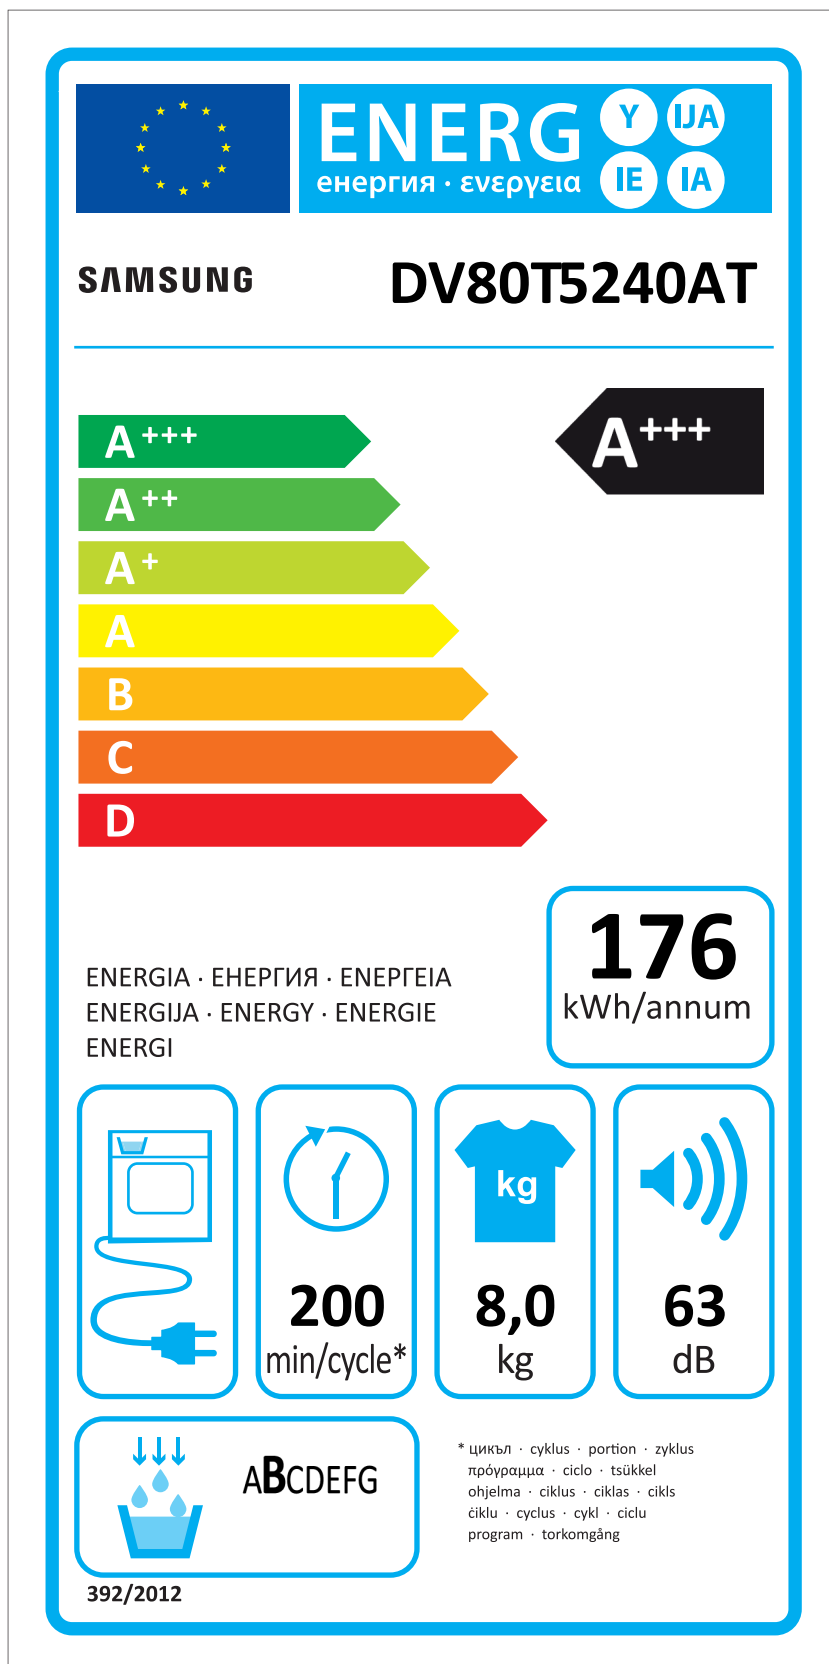

ERP LABEL ENERGY (DRYER CONDENSER TYPE)

CODE : DC68-03225C
Size : 110 x 220 (mm)
Material : ART