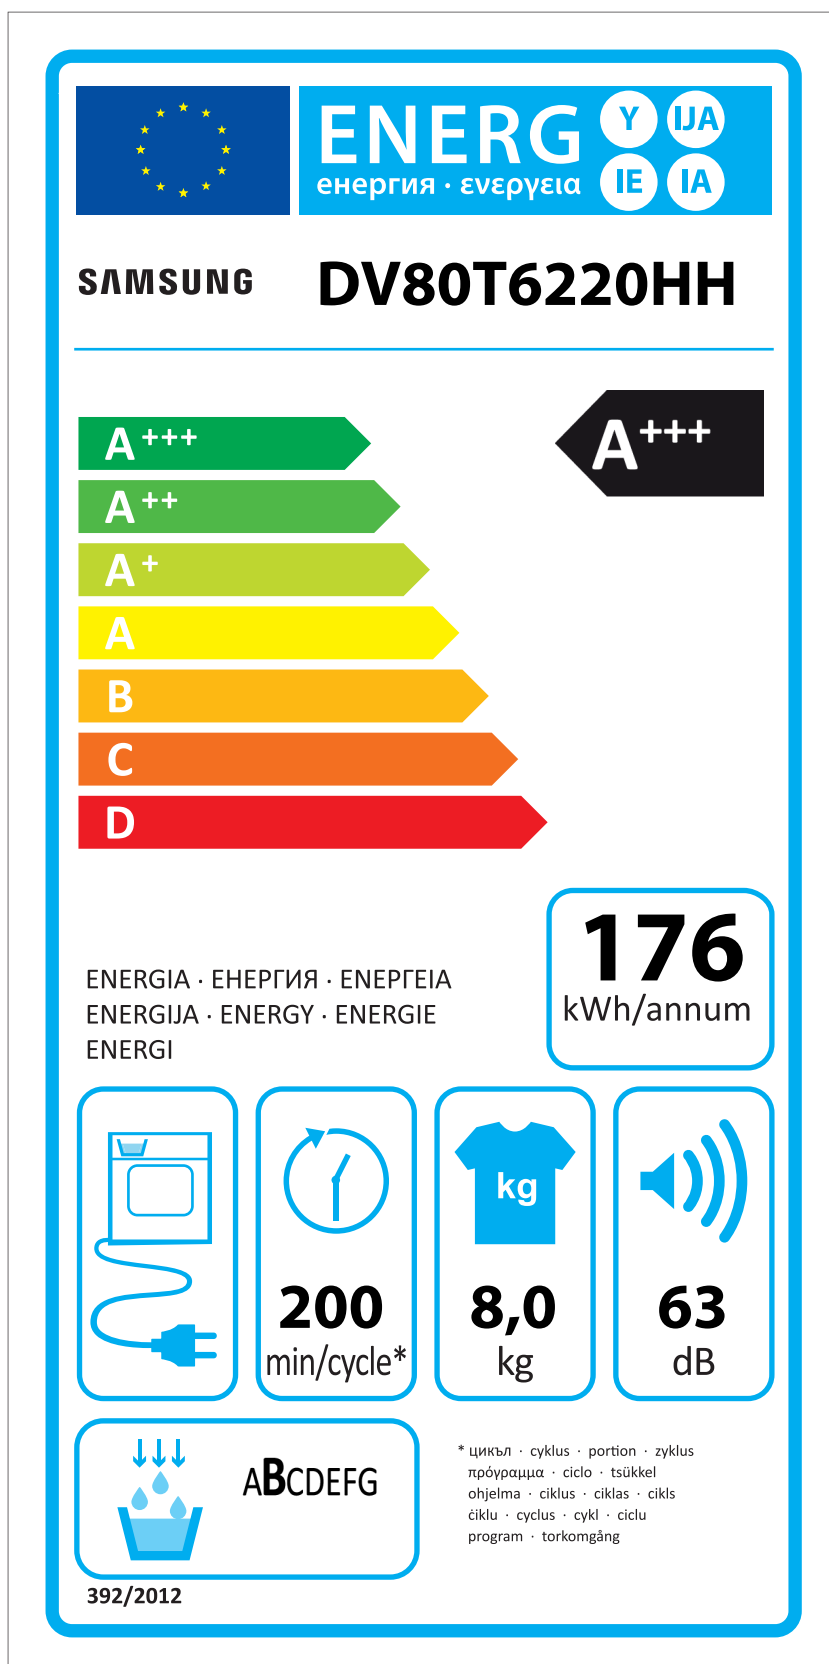

ERP LABEL ENERGY (DRYER CONDENSER TYPE)

CODE : DC68-03225C
Size : 110 x 220 (mm)
Material : ART