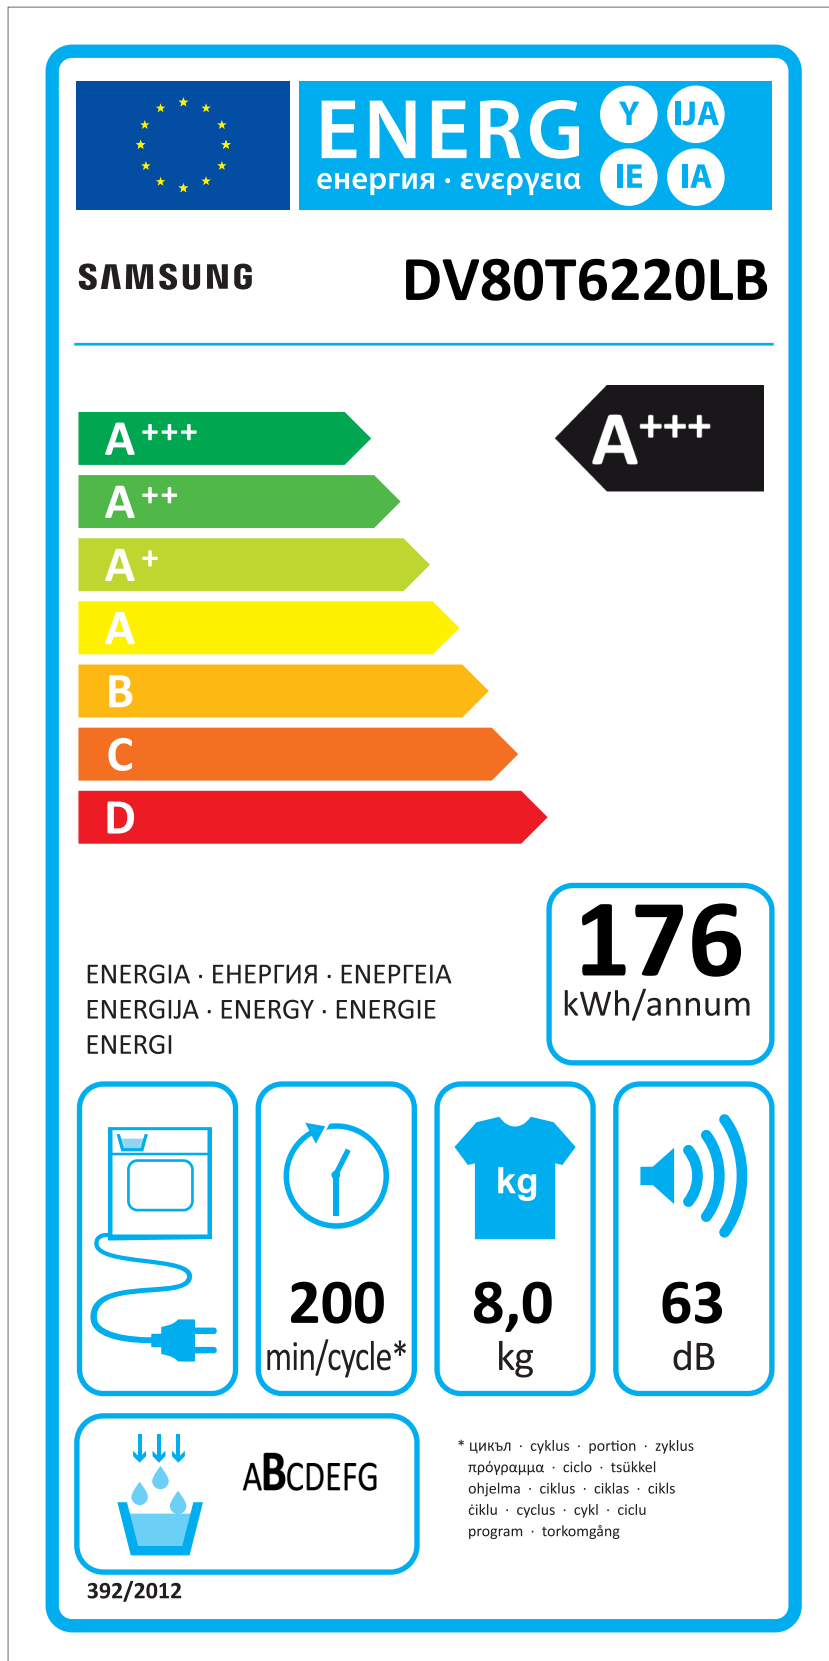

ERP LABEL ENERGY (DRYER CONDENSER TYPE)

CODE : DC68-03225C
Size : 110 x 220 (mm)
Material : ART