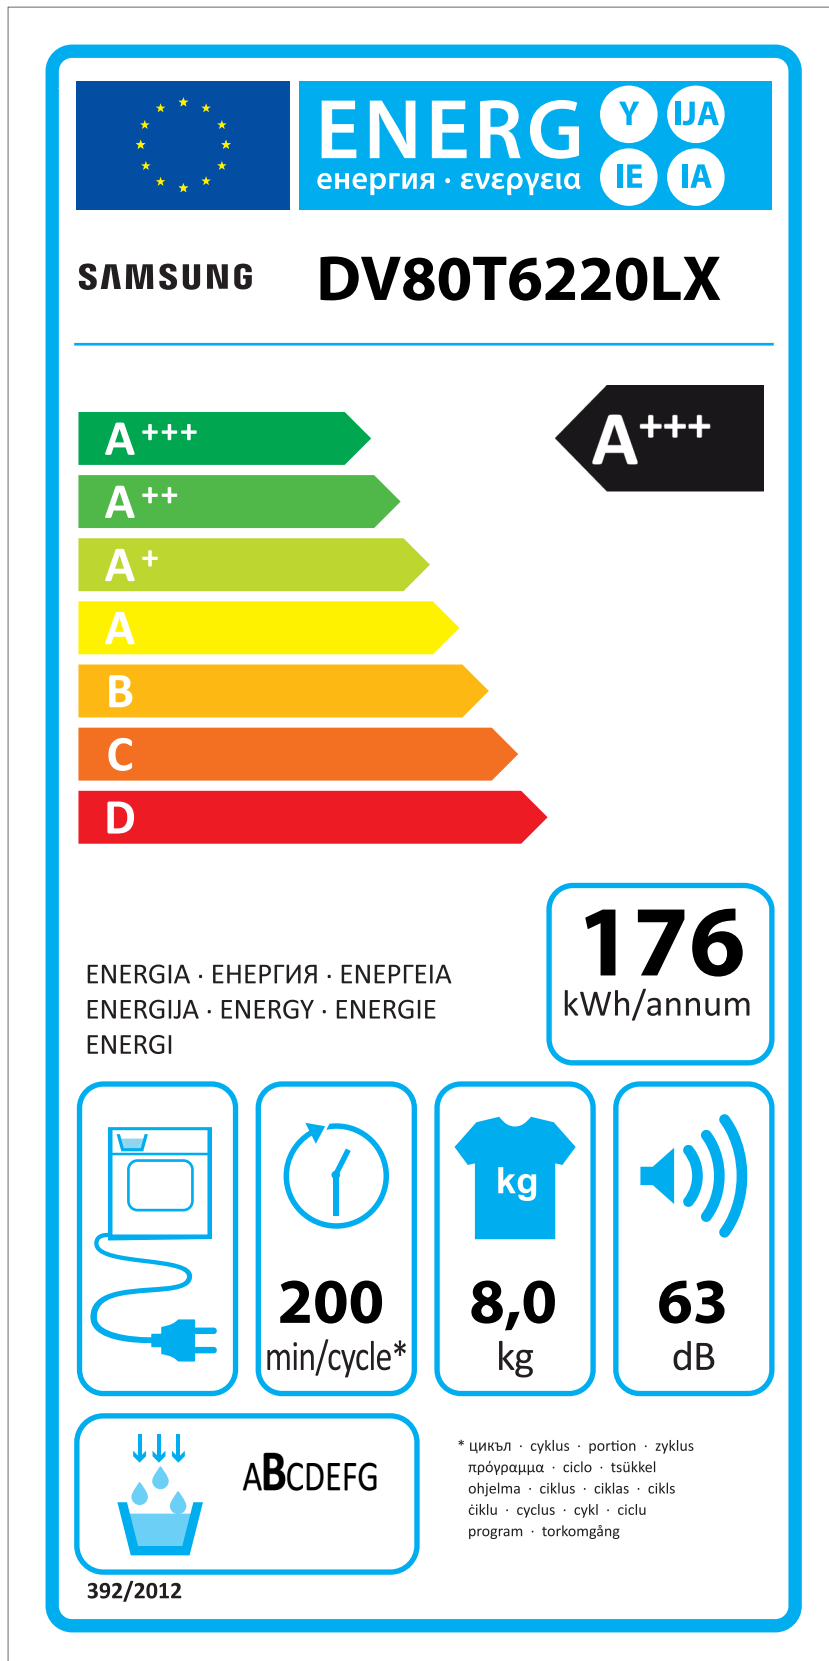

# ERP LABEL ENERGY (DRYER CONDENSER TYPE)

CODE : DC68-03225C  
Size : 110 x 220 (mm)  
Material : ART