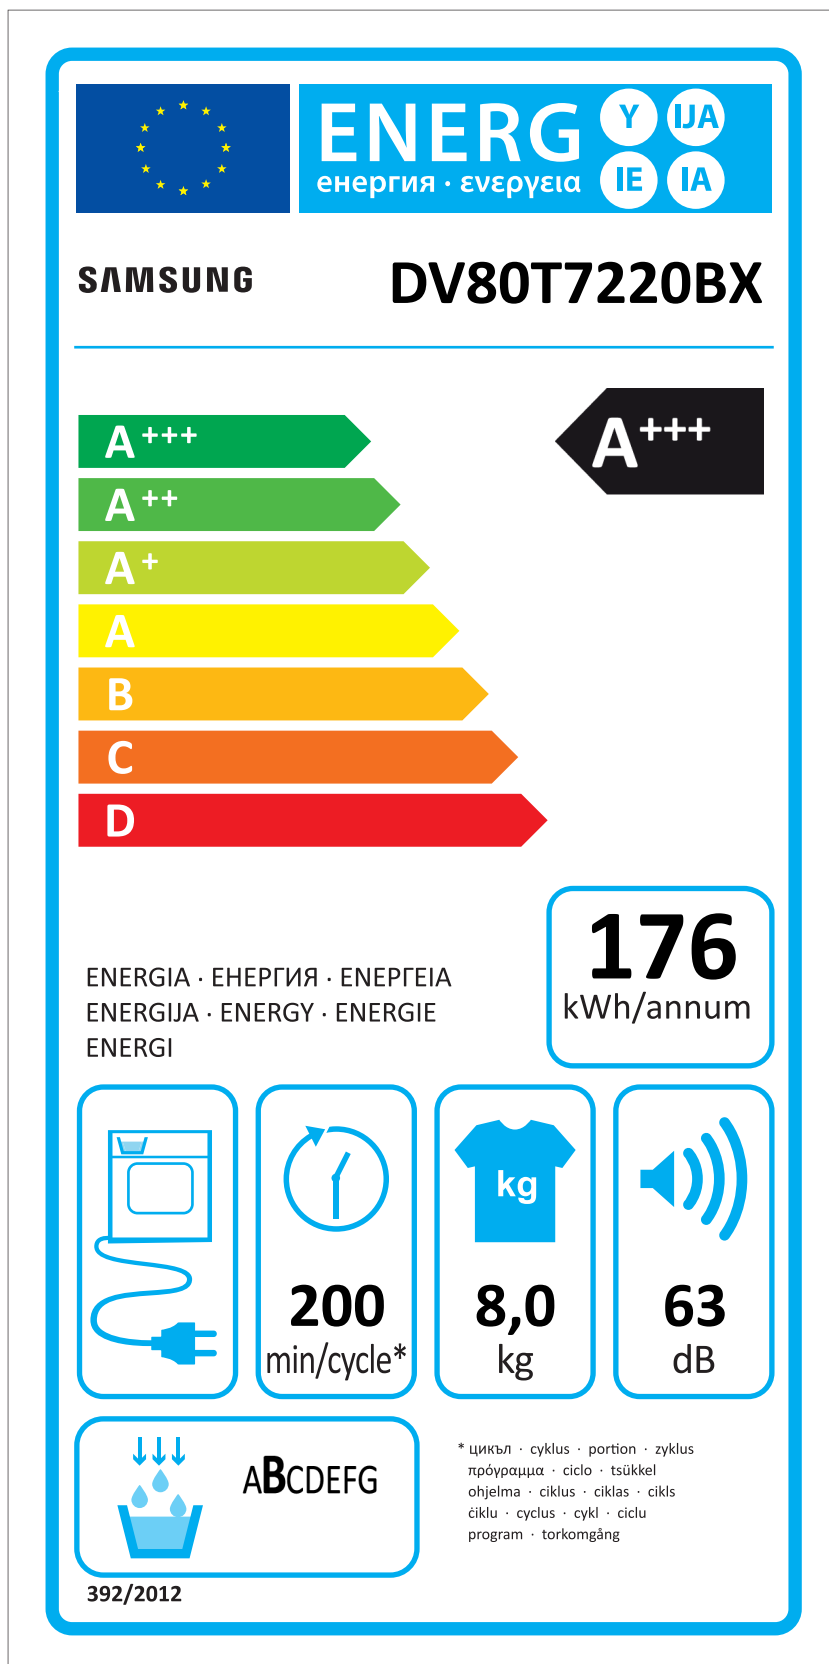

ERP LABEL ENERGY (DRYER CONDENSER TYPE)

CODE : DC68-03225C
Size : 110 x 220 (mm)
Material : ART