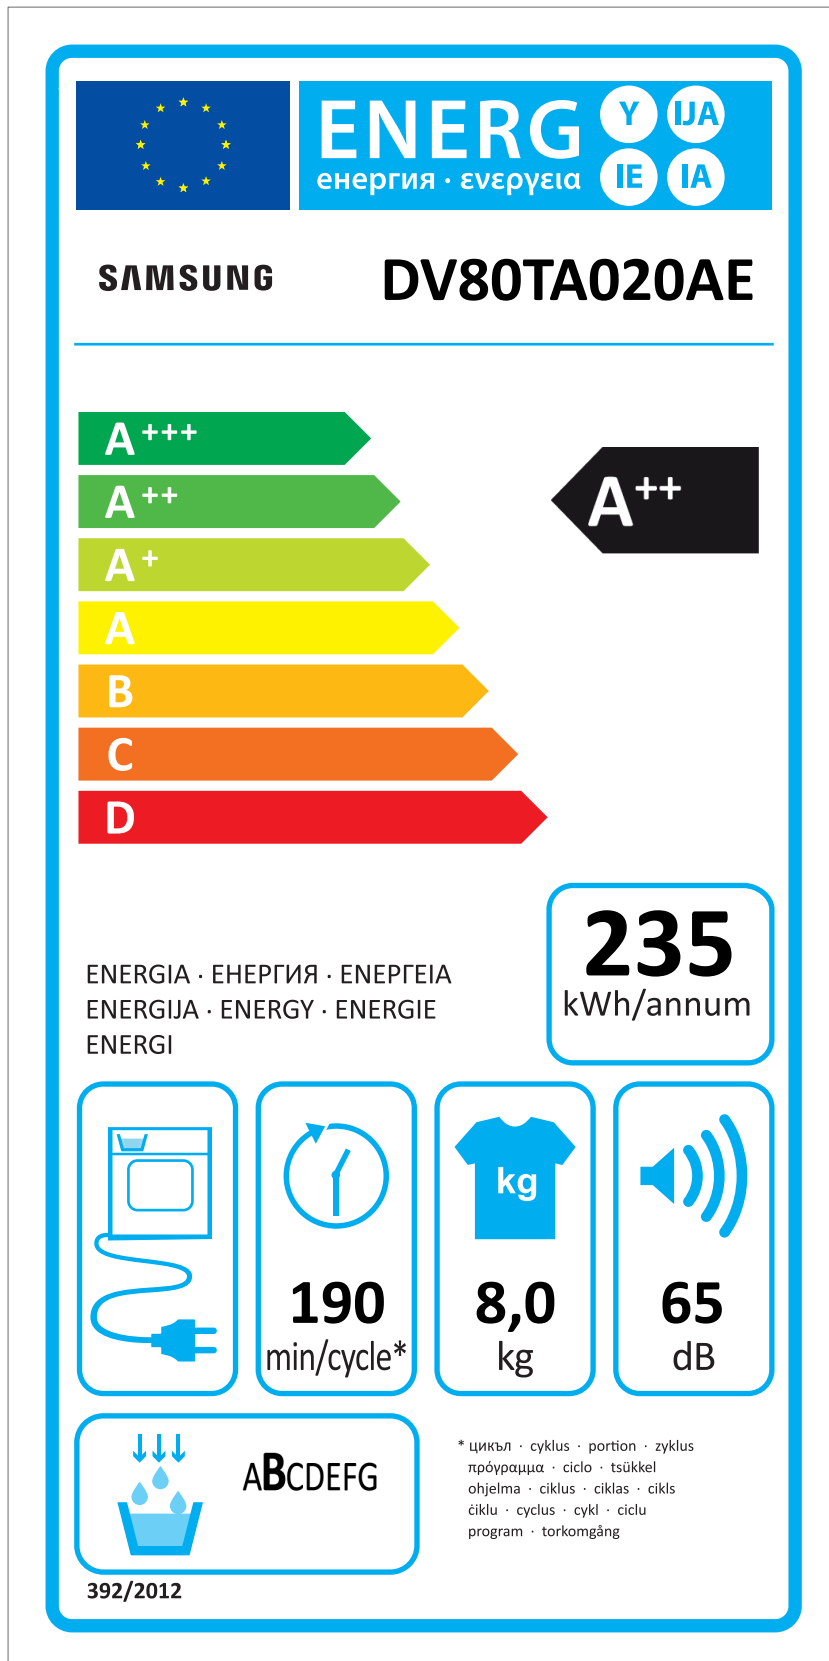

# ERP LABEL ENERGY (DRYER CONDENSER TYPE)

CODE : DC68-03225C  
Size : 110 x 220 (mm)  
Material : ART