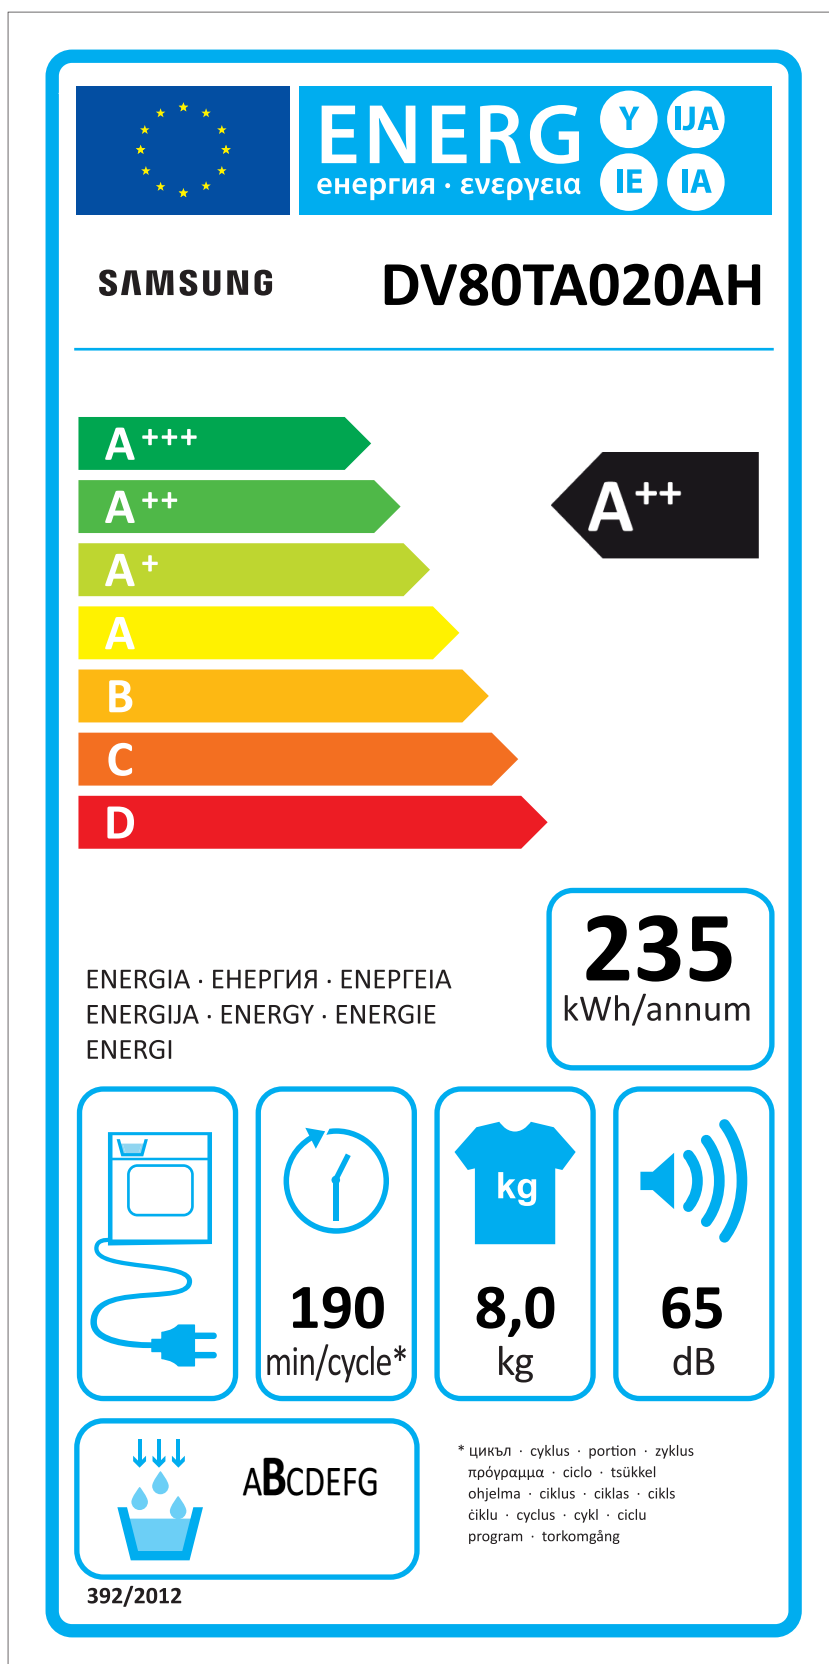

# ERP LABEL ENERGY (DRYER CONDENSER TYPE)

CODE : DC68-03225C  
Size : 110 x 220 (mm)  
Material : ART