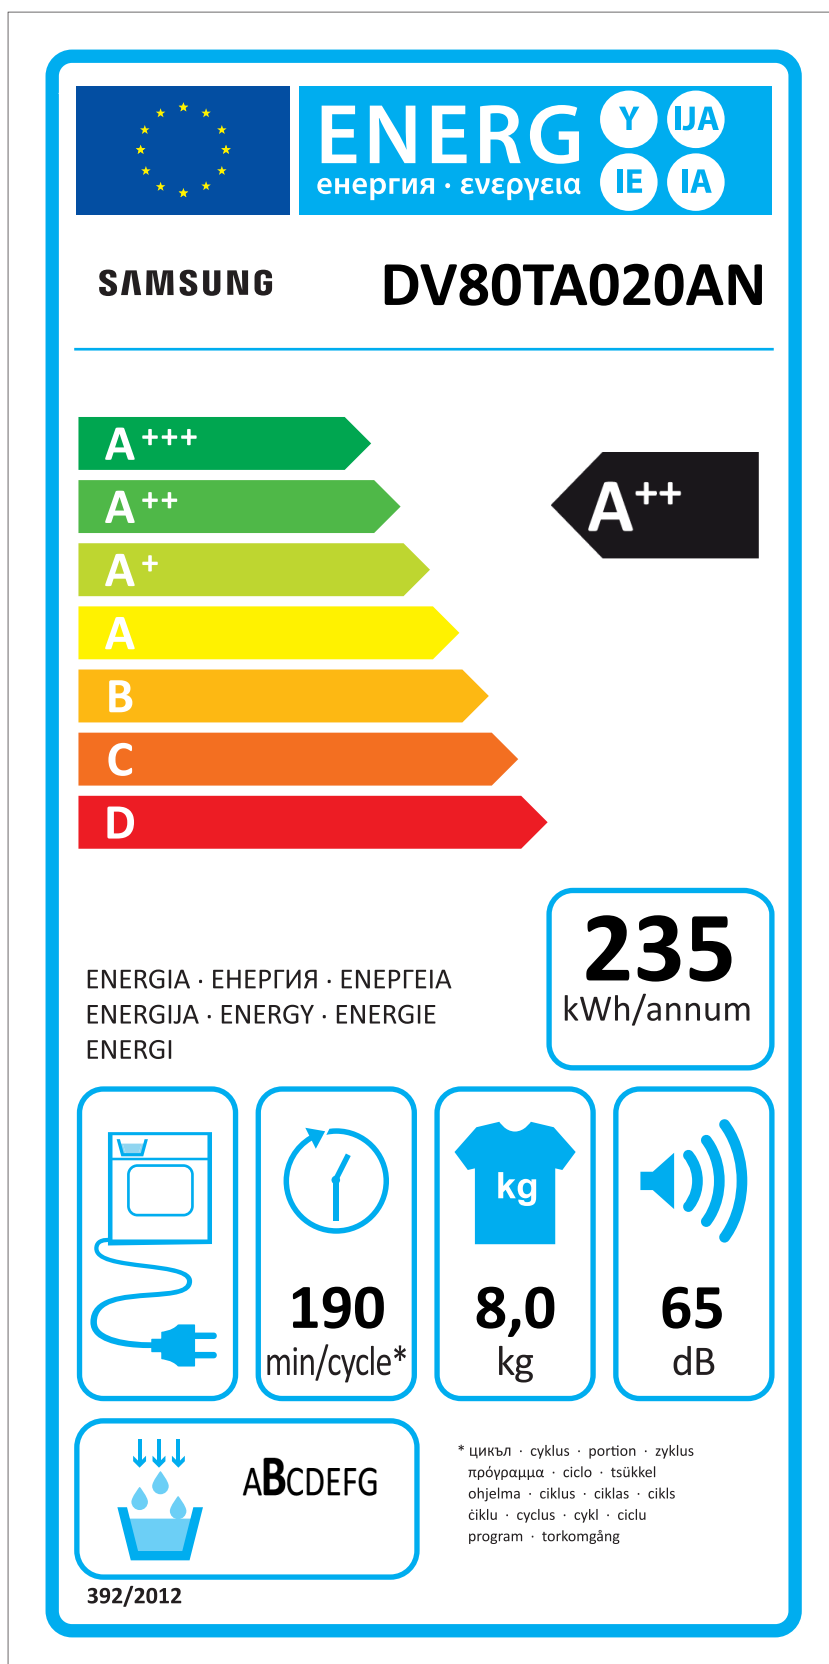

ERP LABEL ENERGY (DRYER CONDENSER TYPE)

CODE : DC68-03225C
Size : 110 x 220 (mm)
Material : ART