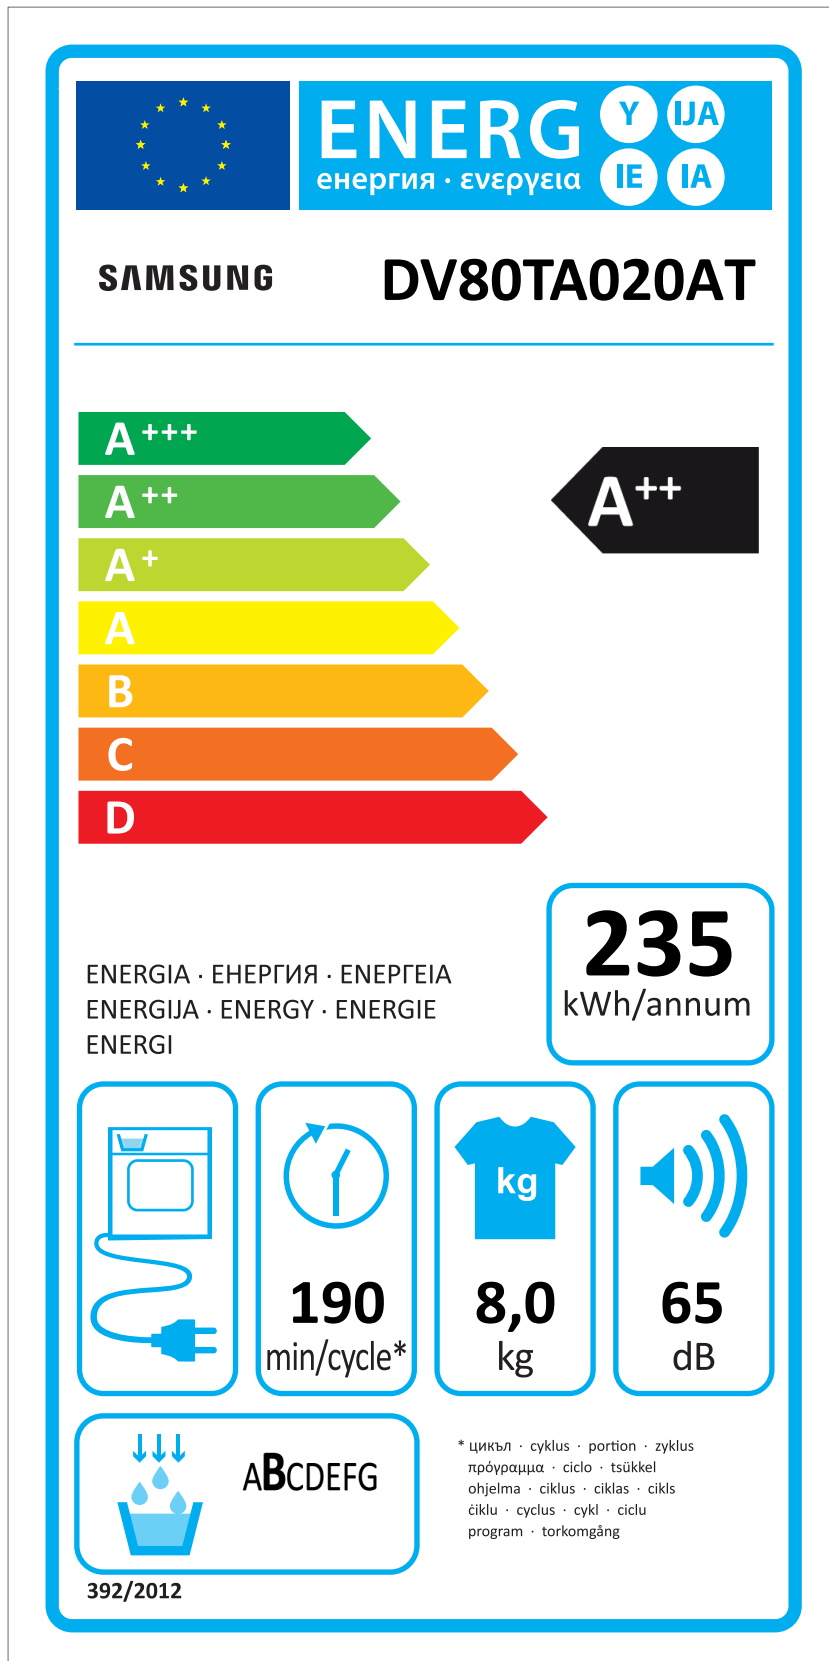

# ERP LABEL ENERGY (DRYER CONDENSER TYPE)

CODE : DC68-03225C  
Size : 110 x 220 (mm)  
Material : ART