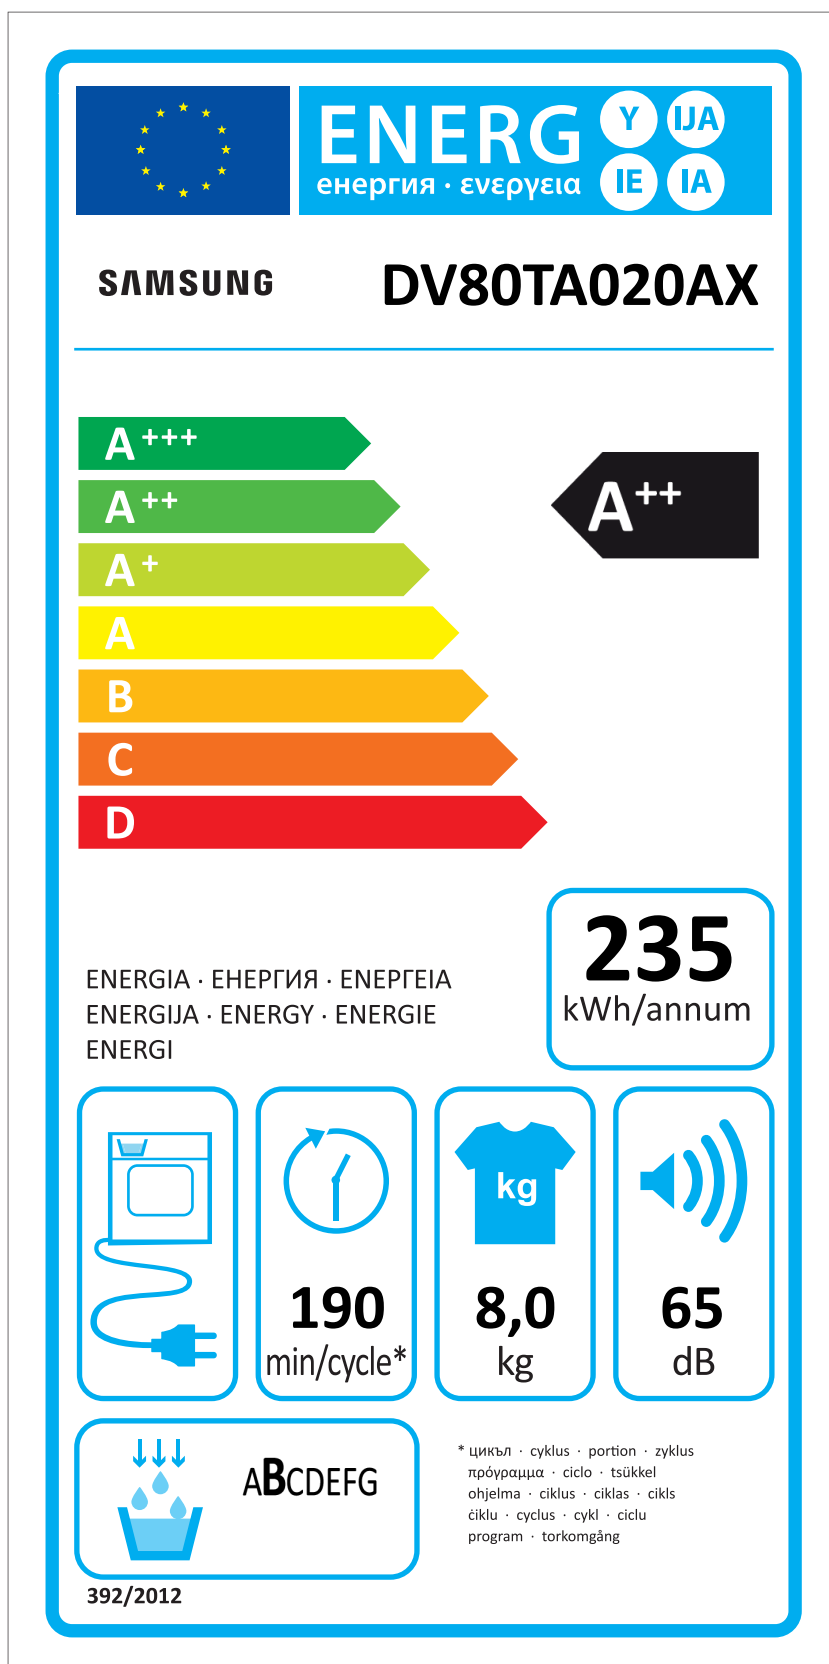

# ERP LABEL ENERGY (DRYER CONDENSER TYPE)

CODE : DC68-03225C  
Size : 110 x 220 (mm)  
Material : ART