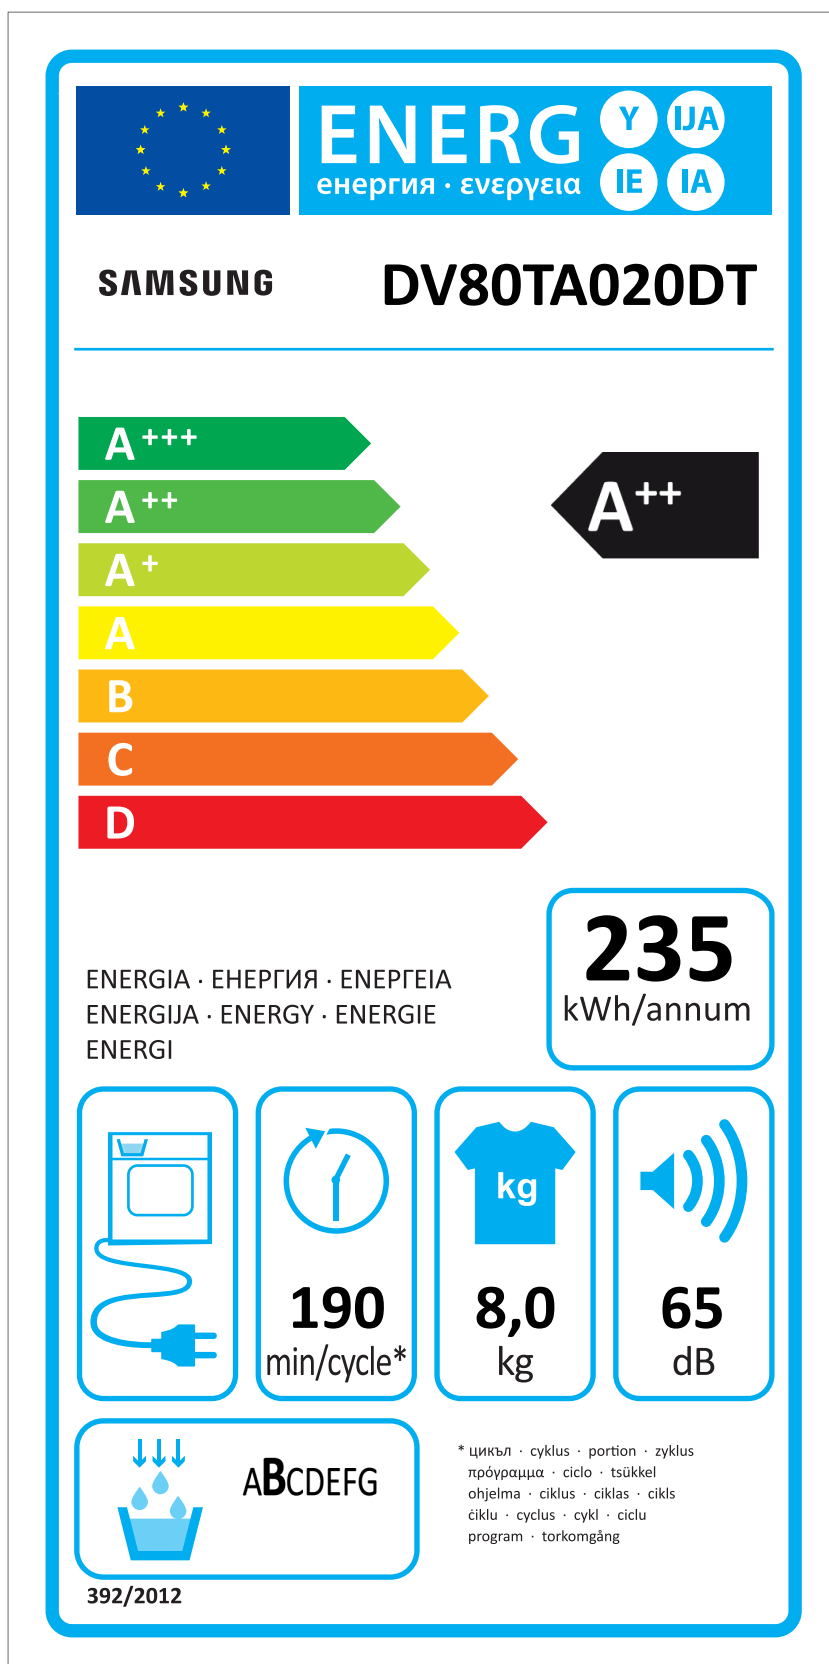

# ERP LABEL ENERGY (DRYER CONDENSER TYPE)

CODE : DC68-03225C  
Size : 110 x 220 (mm)  
Material : ART