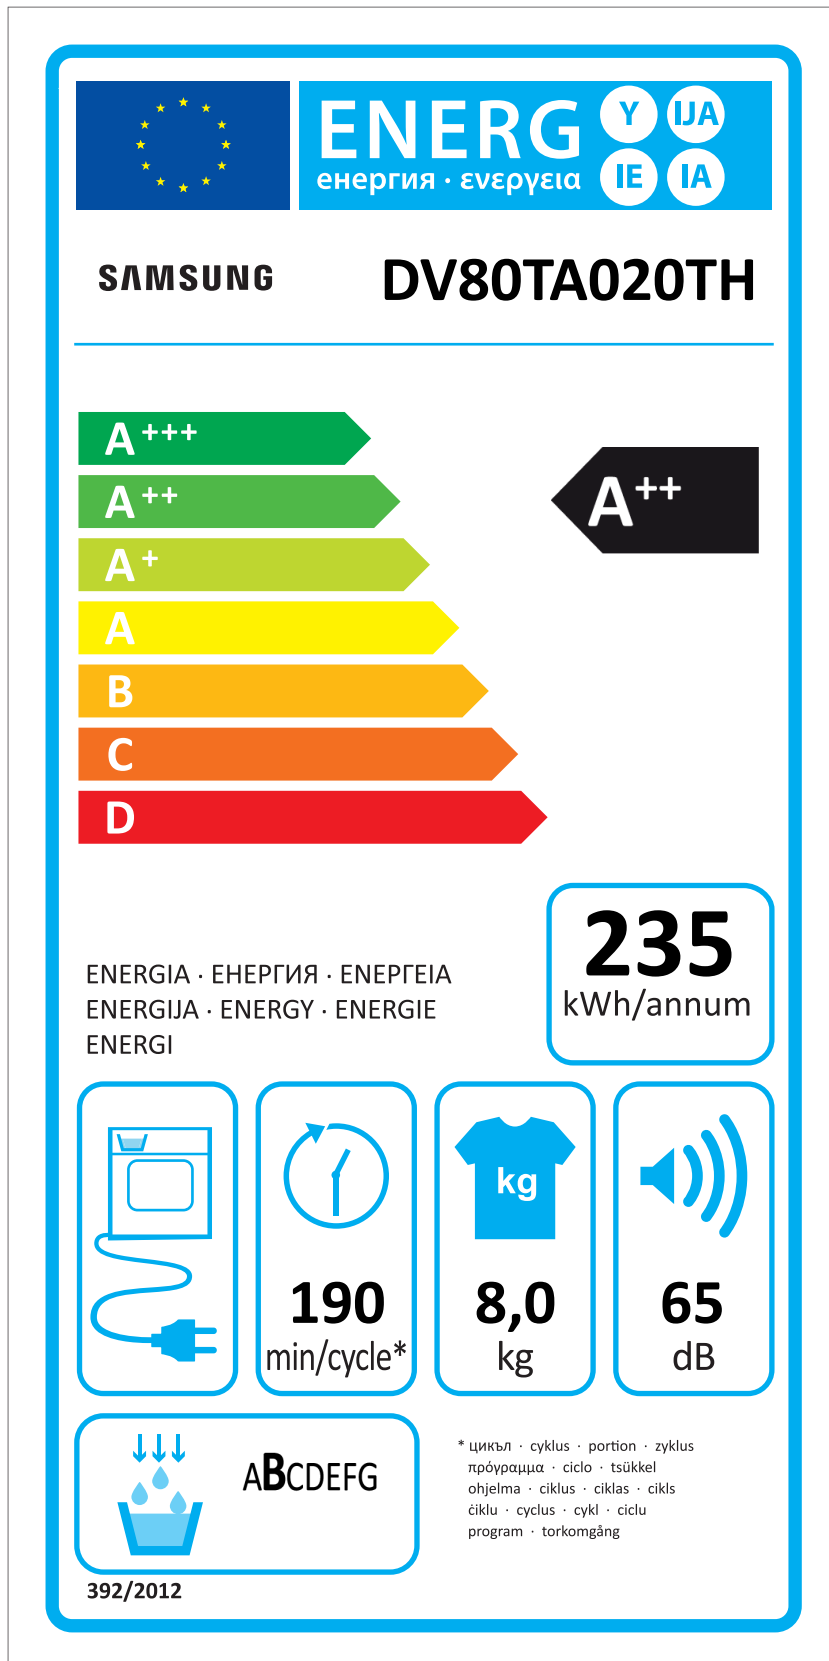

ERP LABEL ENERGY (DRYER CONDENSER TYPE)

CODE : DC68-03225C
Size : 110 x 220 (mm)
Material : ART