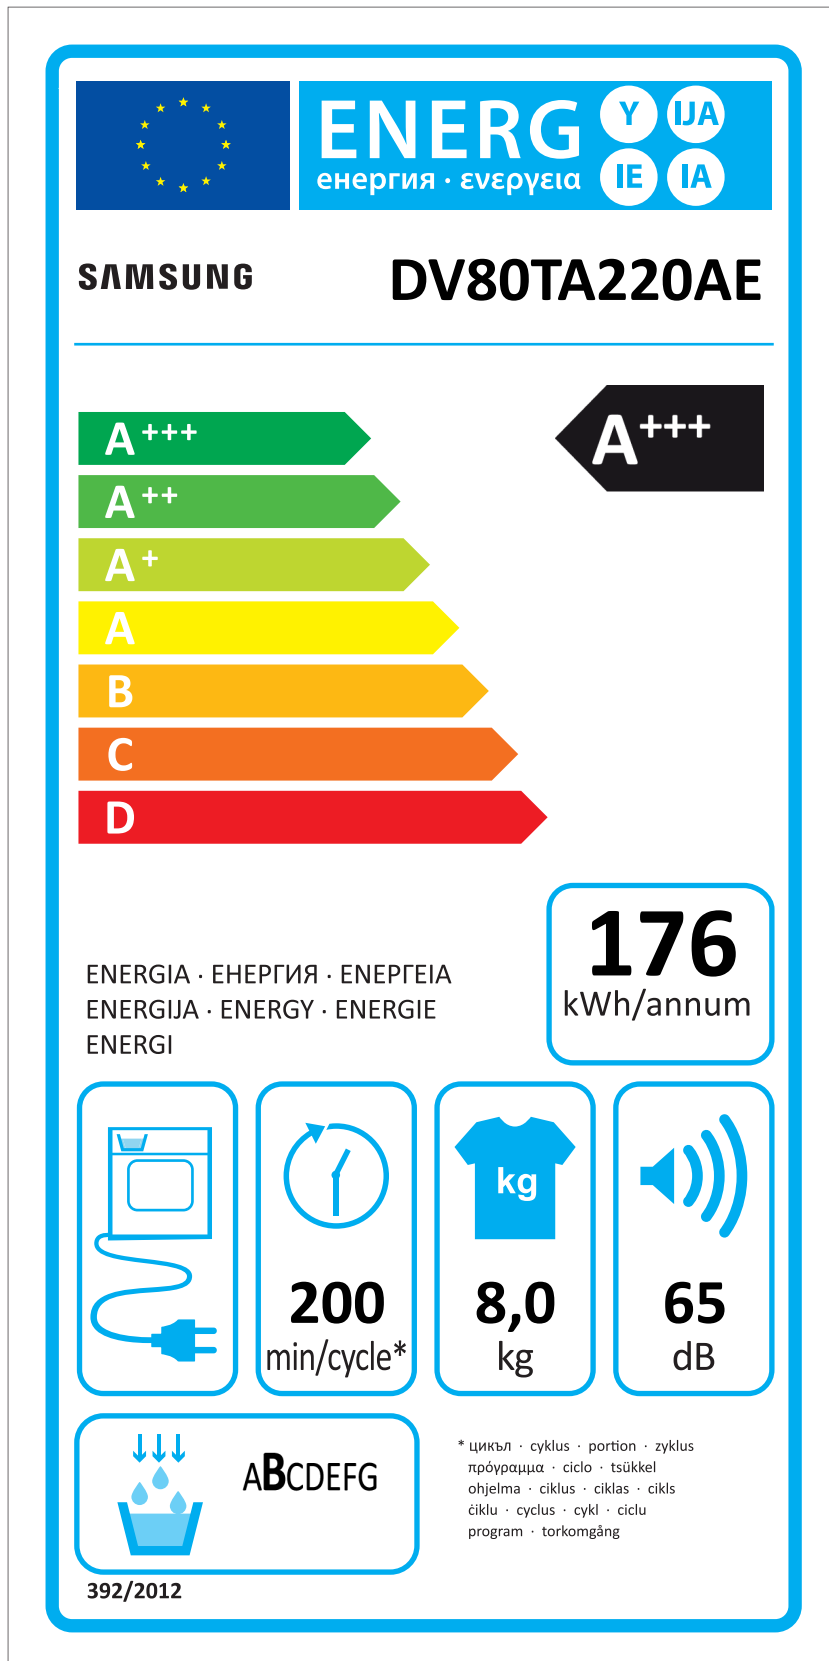

# ERP LABEL ENERGY (DRYER CONDENSER TYPE)

CODE : DC68-03225C  
Size : 110 x 220 (mm)  
Material : ART