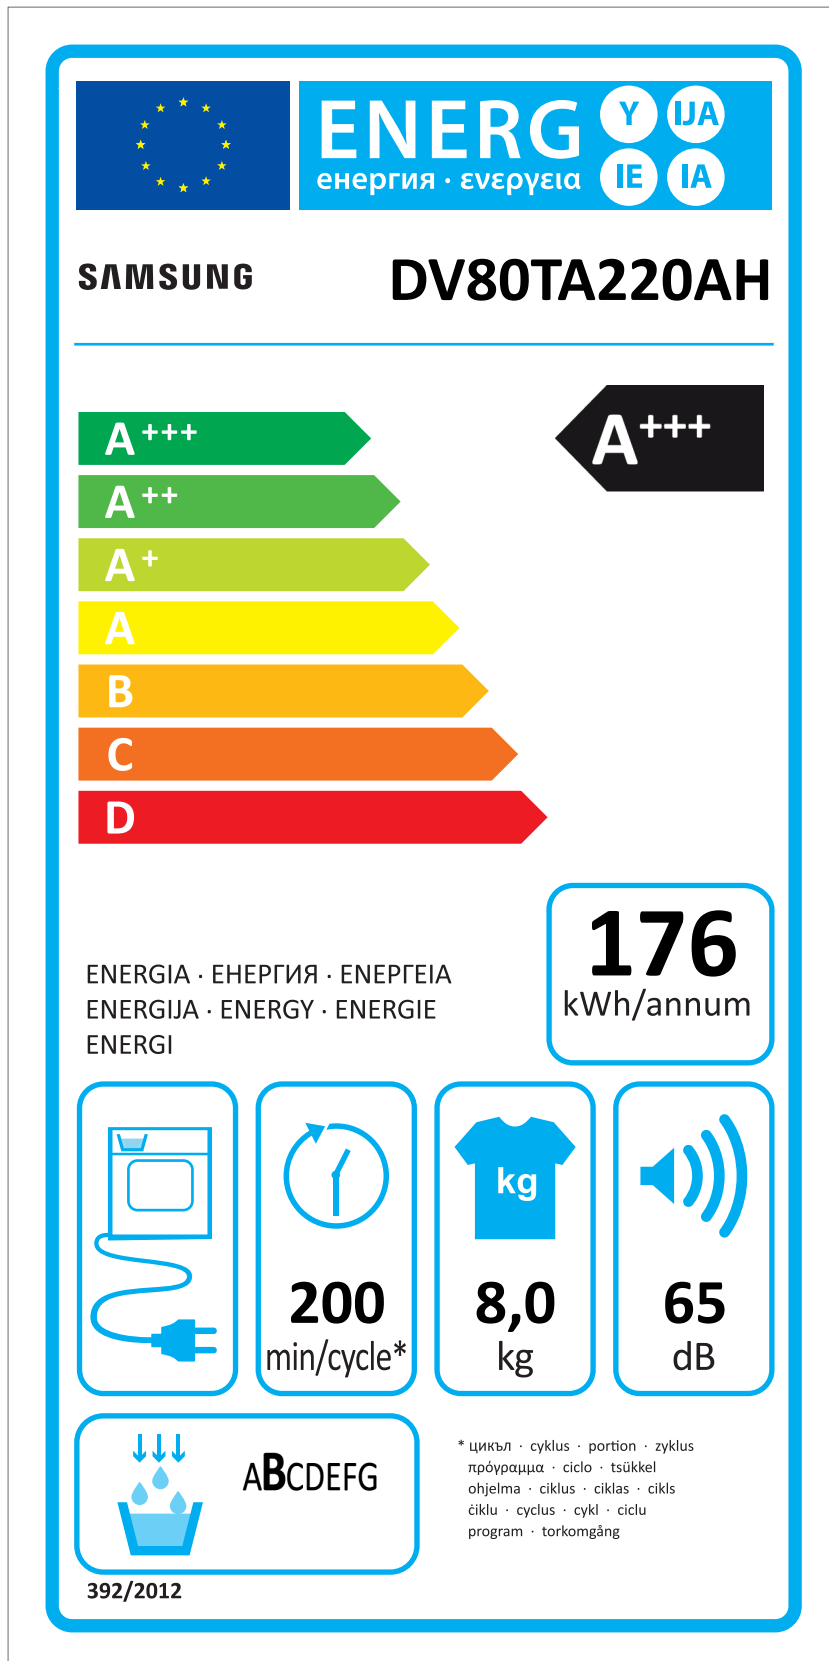

ERP LABEL ENERGY (DRYER CONDENSER TYPE)

CODE : DC68-03225C
Size : 110 x 220 (mm)
Material : ART