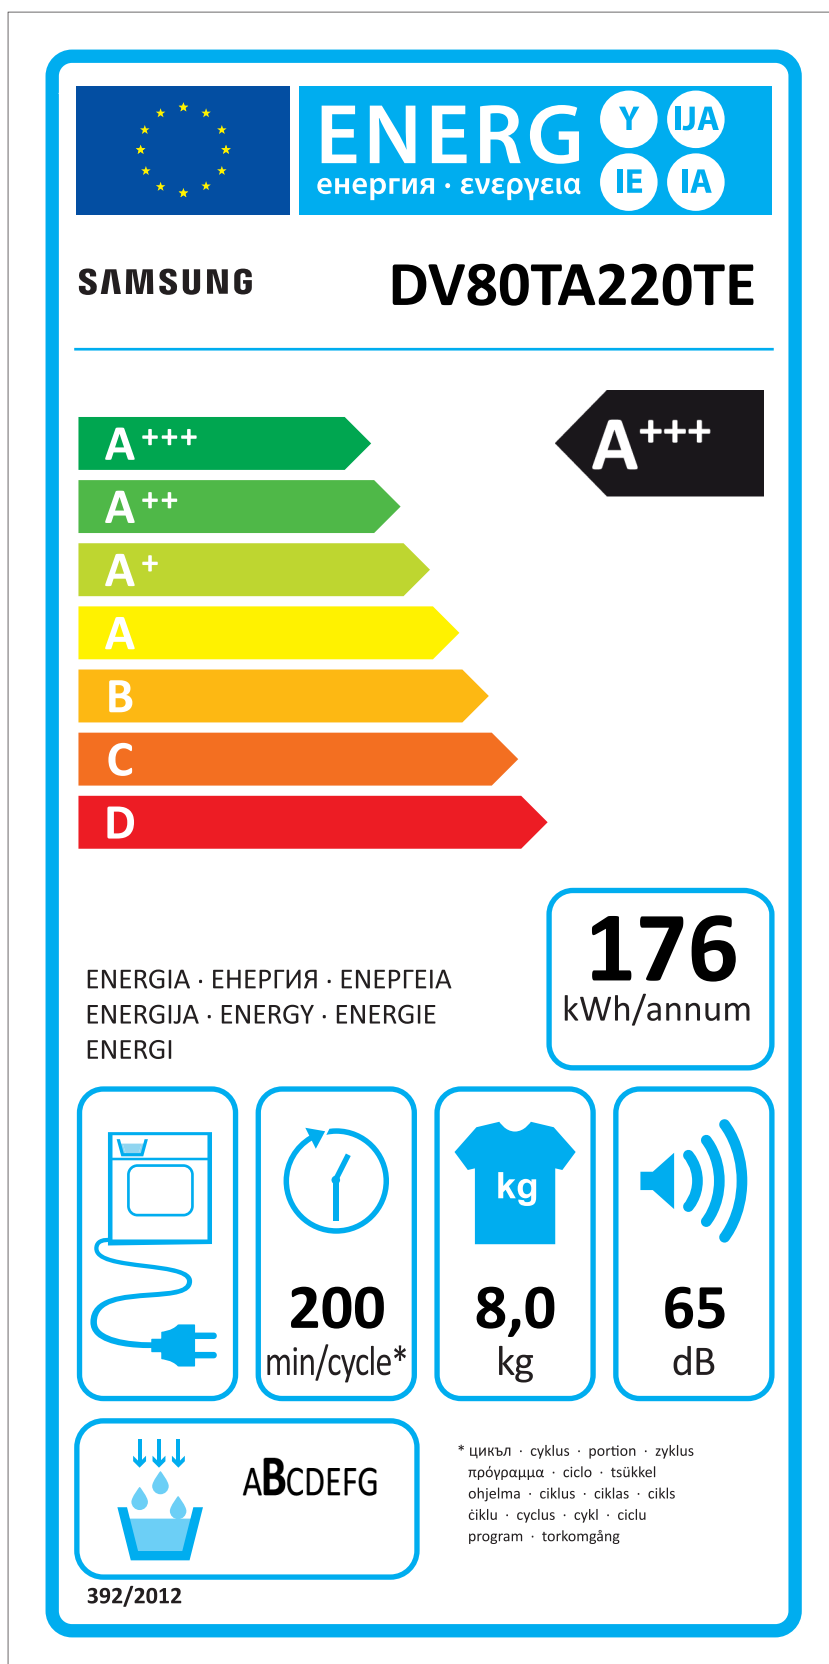

ERP LABEL ENERGY (DRYER CONDENSER TYPE)

CODE : DC68-03225C
Size : 110 x 220 (mm)
Material : ART