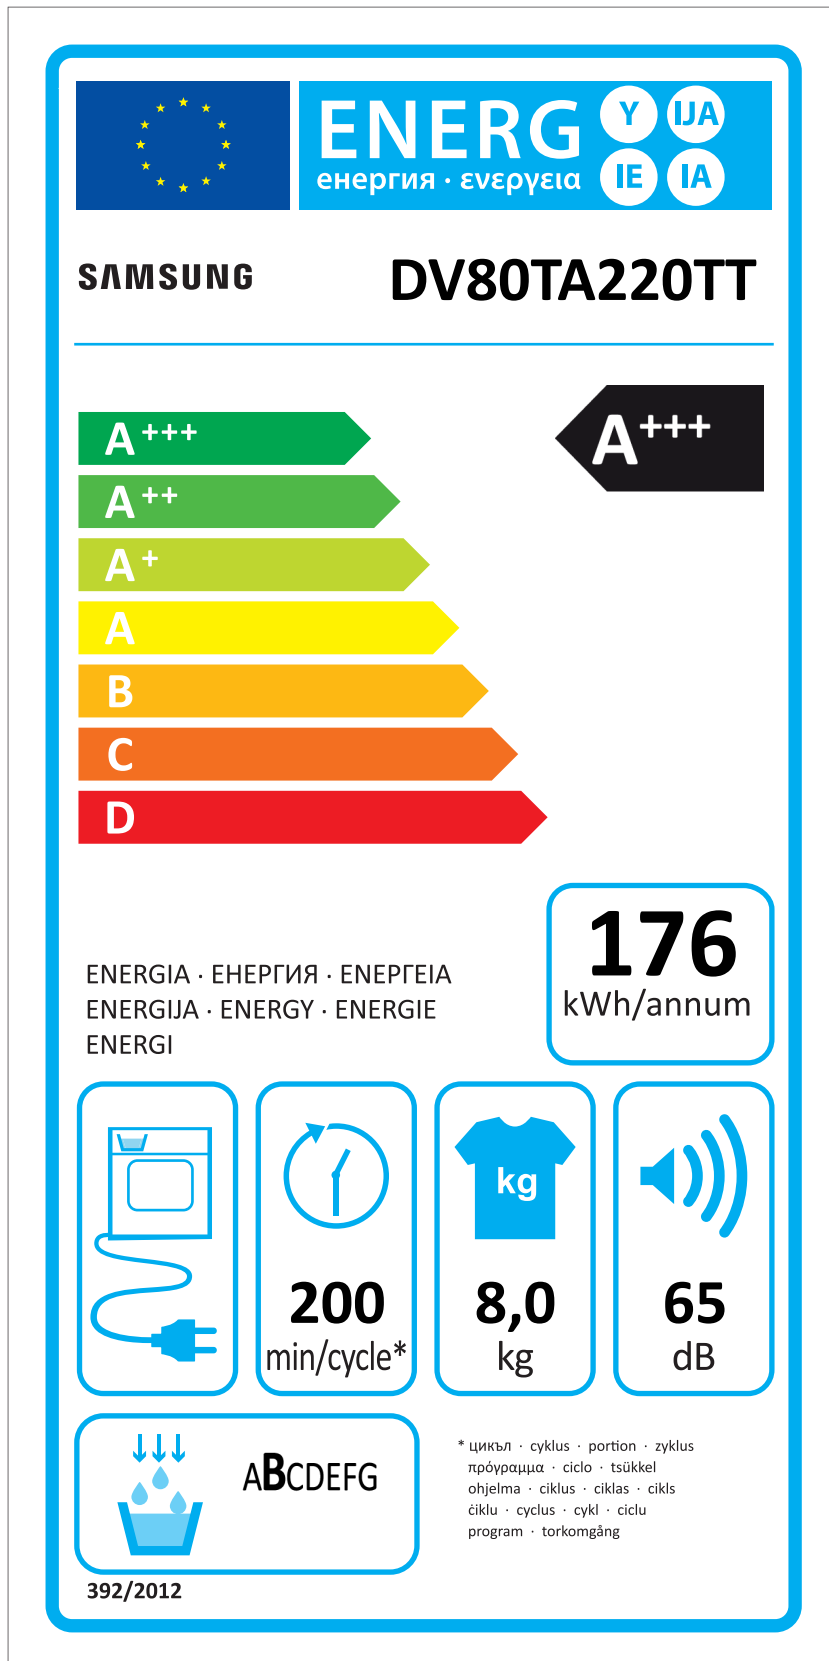

ERP LABEL ENERGY (DRYER CONDENSER TYPE)

CODE : DC68-03225C
Size : 110 x 220 (mm)
Material : ART