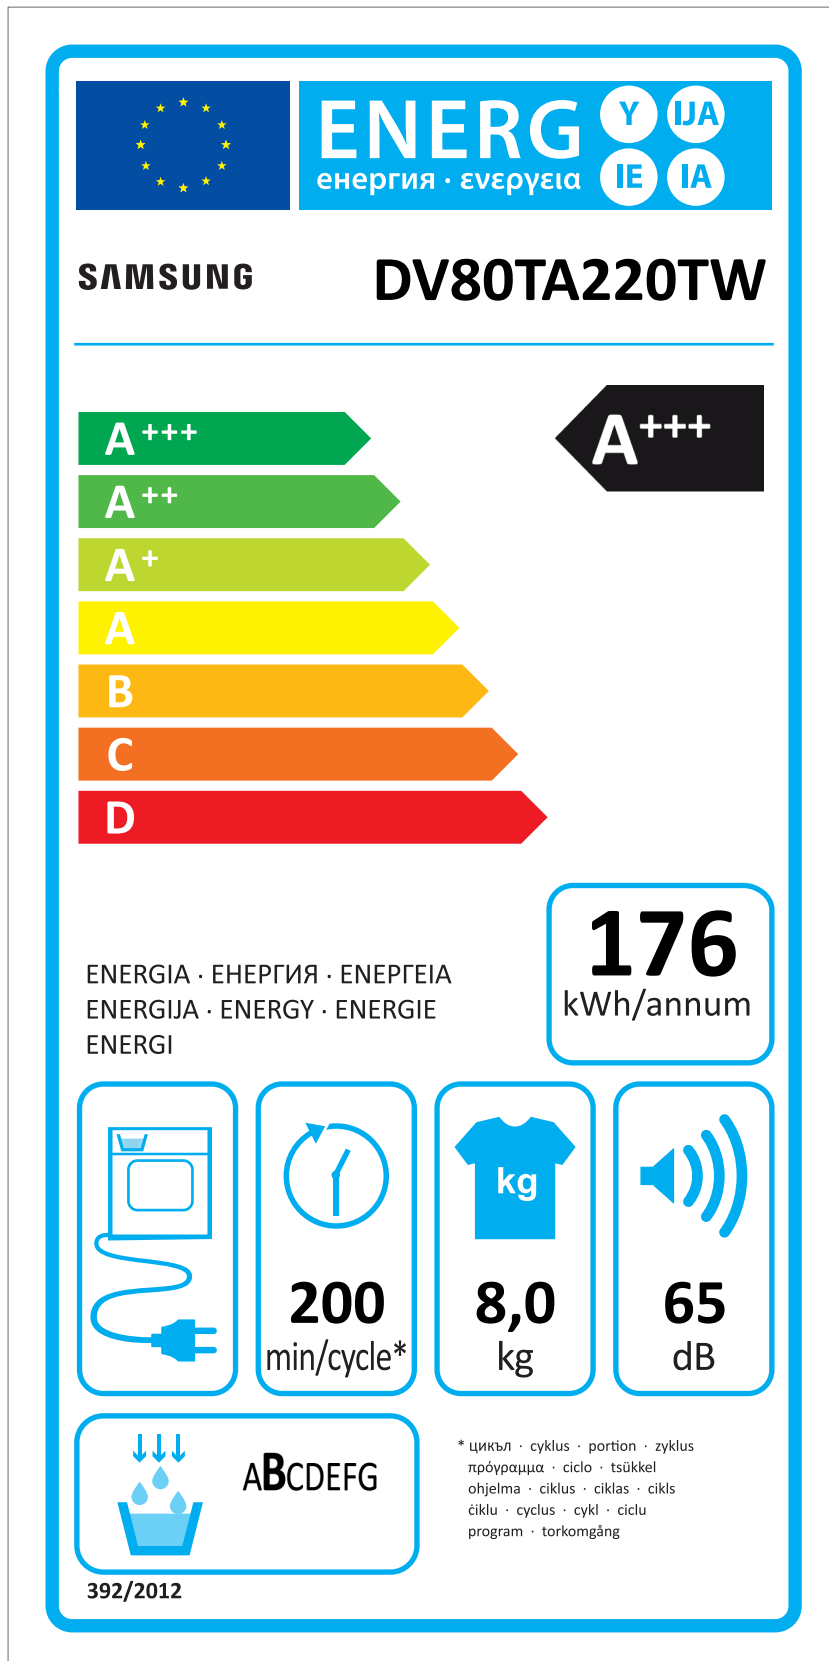

ERP LABEL ENERGY (DRYER CONDENSER TYPE)

CODE : DC68-03225C
Size : 110 x 220 (mm)
Material : ART