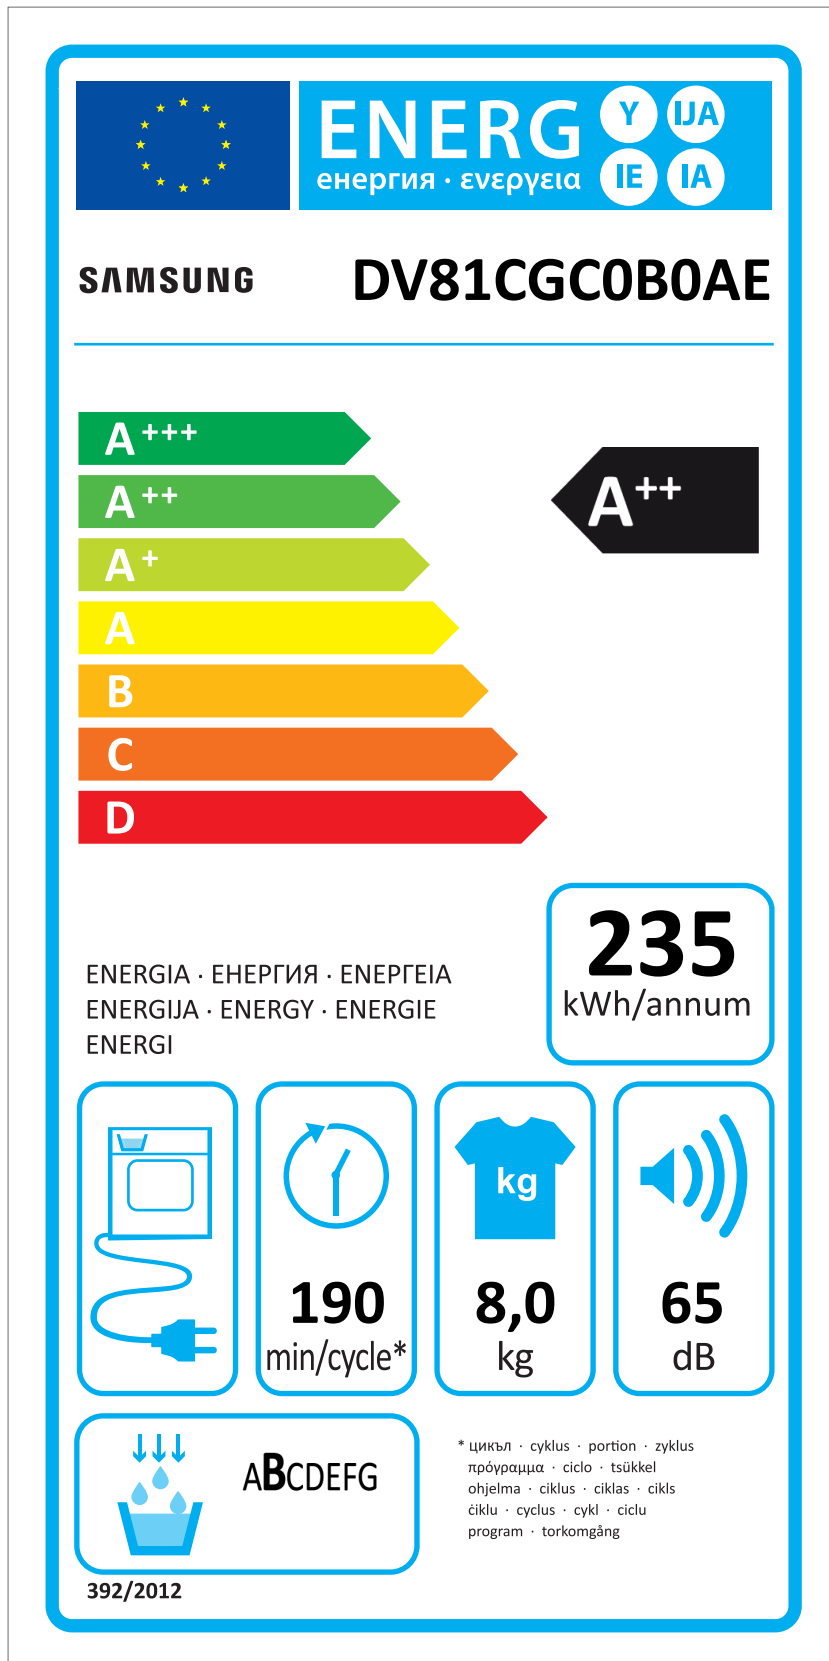

ERP LABEL ENERGY (DRYER CONDENSER TYPE)

CODE : DC68-03225C
Size : 110 x 220 (mm)
Material : ART