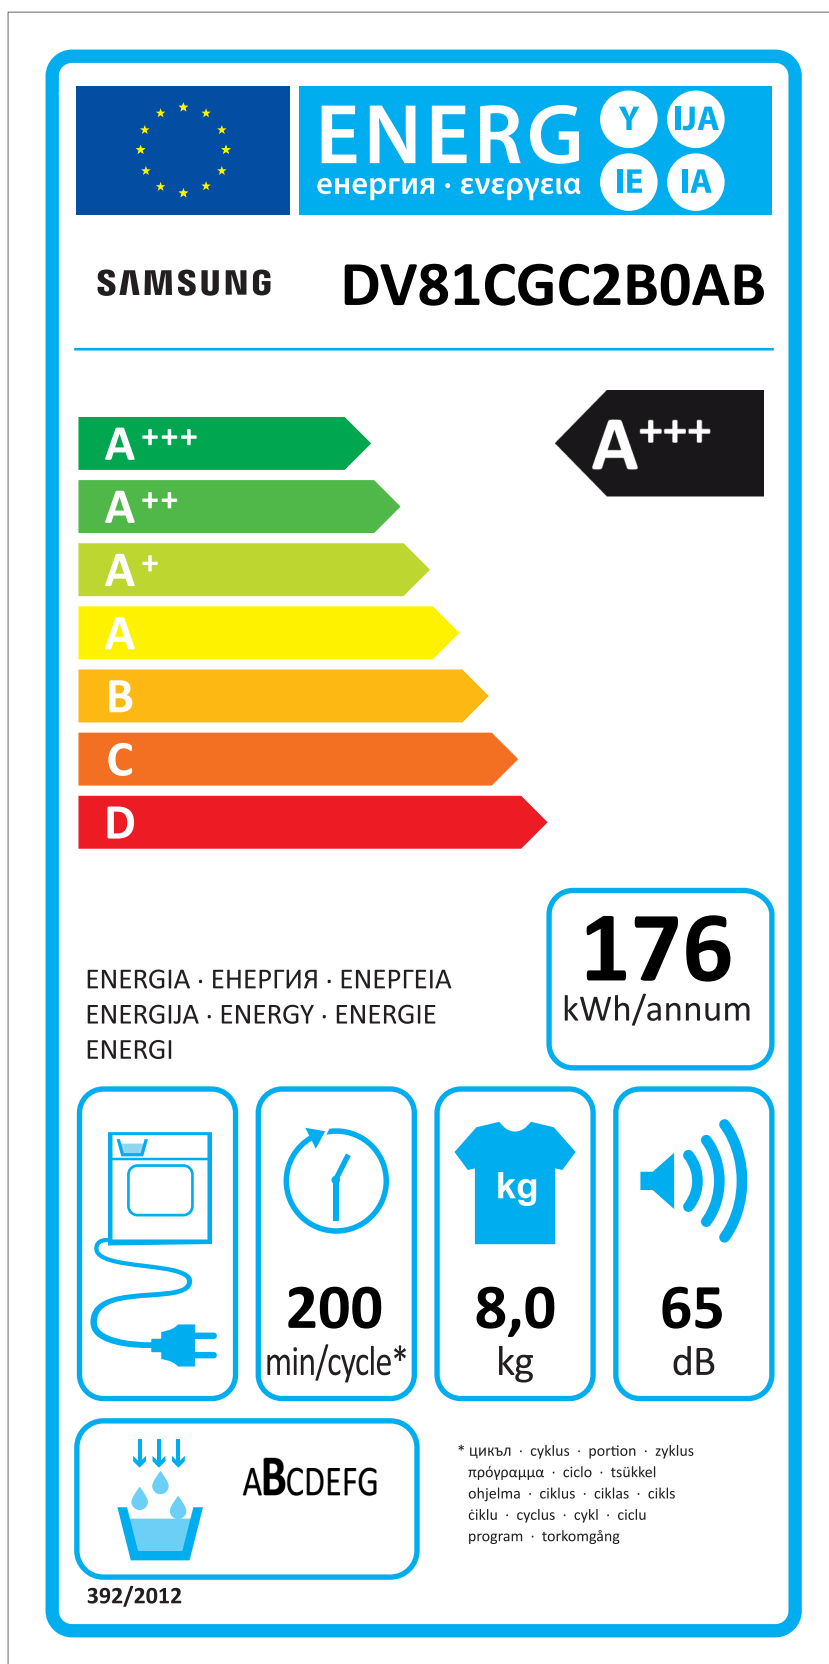

ERP LABEL ENERGY (DRYER CONDENSER TYPE)

CODE : DC68-03225C
Size : 110 x 220 (mm)
Material : ART