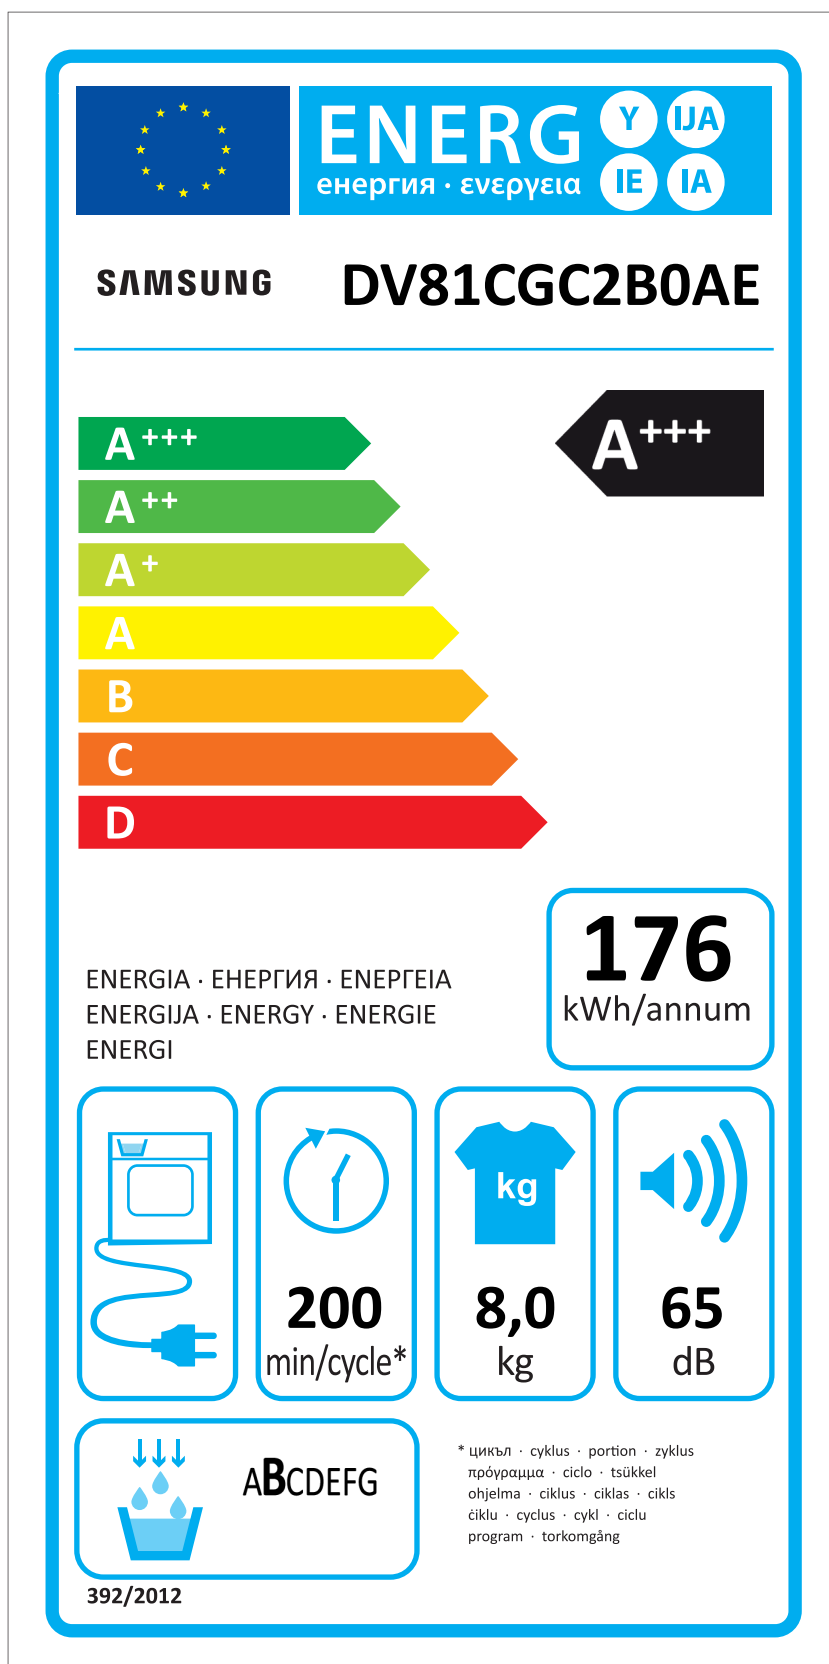

# ERP LABEL ENERGY (DRYER CONDENSER TYPE)

CODE : DC68-03225C  
Size : 110 x 220 (mm)  
Material : ART