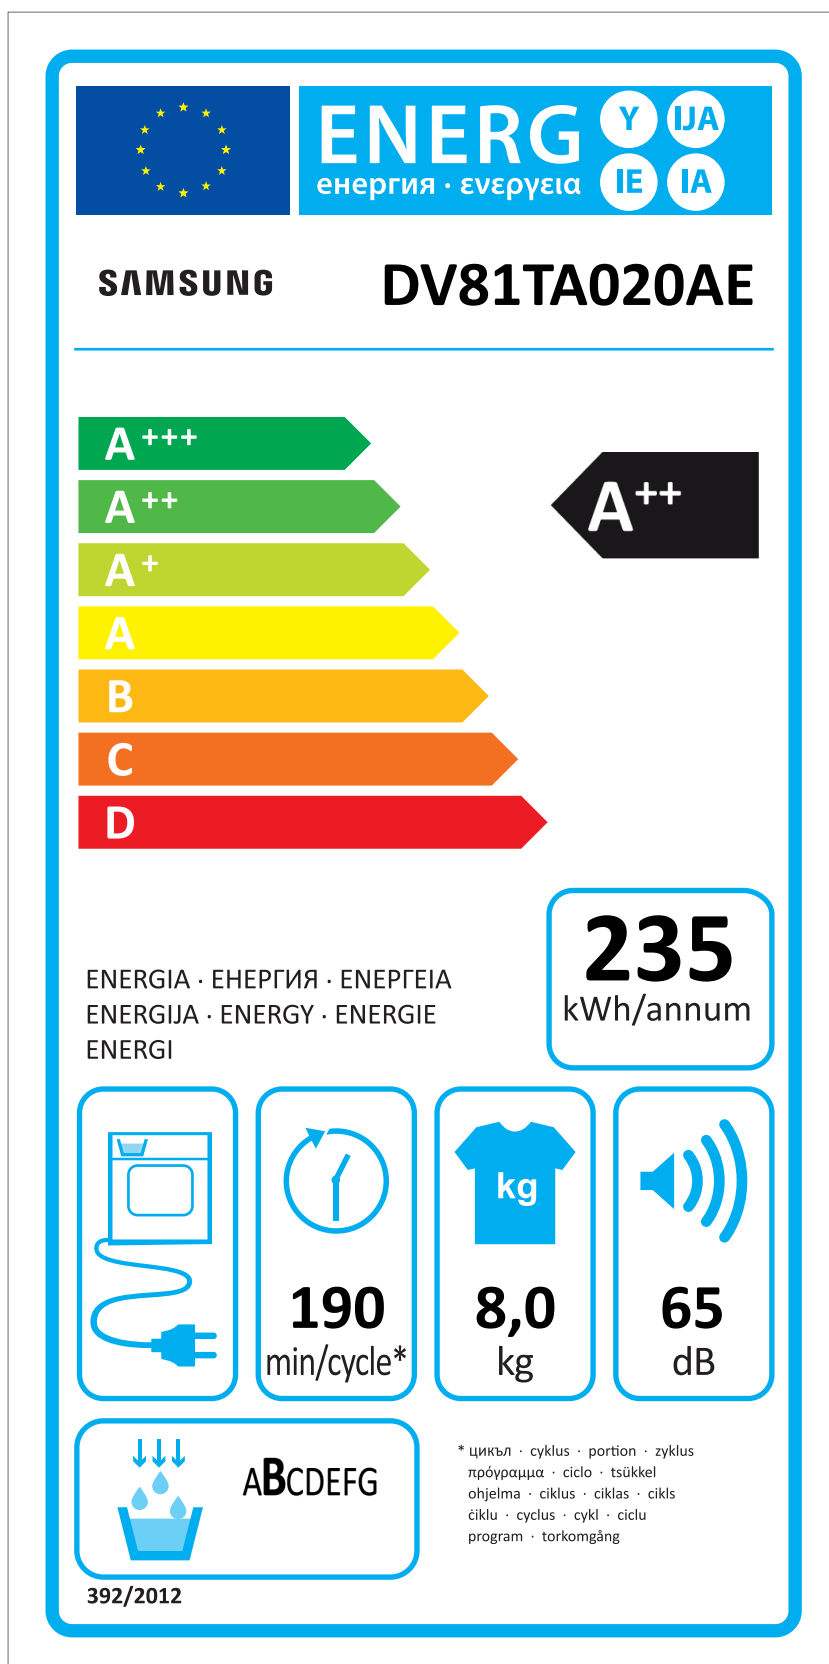

# ERP LABEL ENERGY (DRYER CONDENSER TYPE)

CODE : DC68-03225C  
Size : 110 x 220 (mm)  
Material : ART