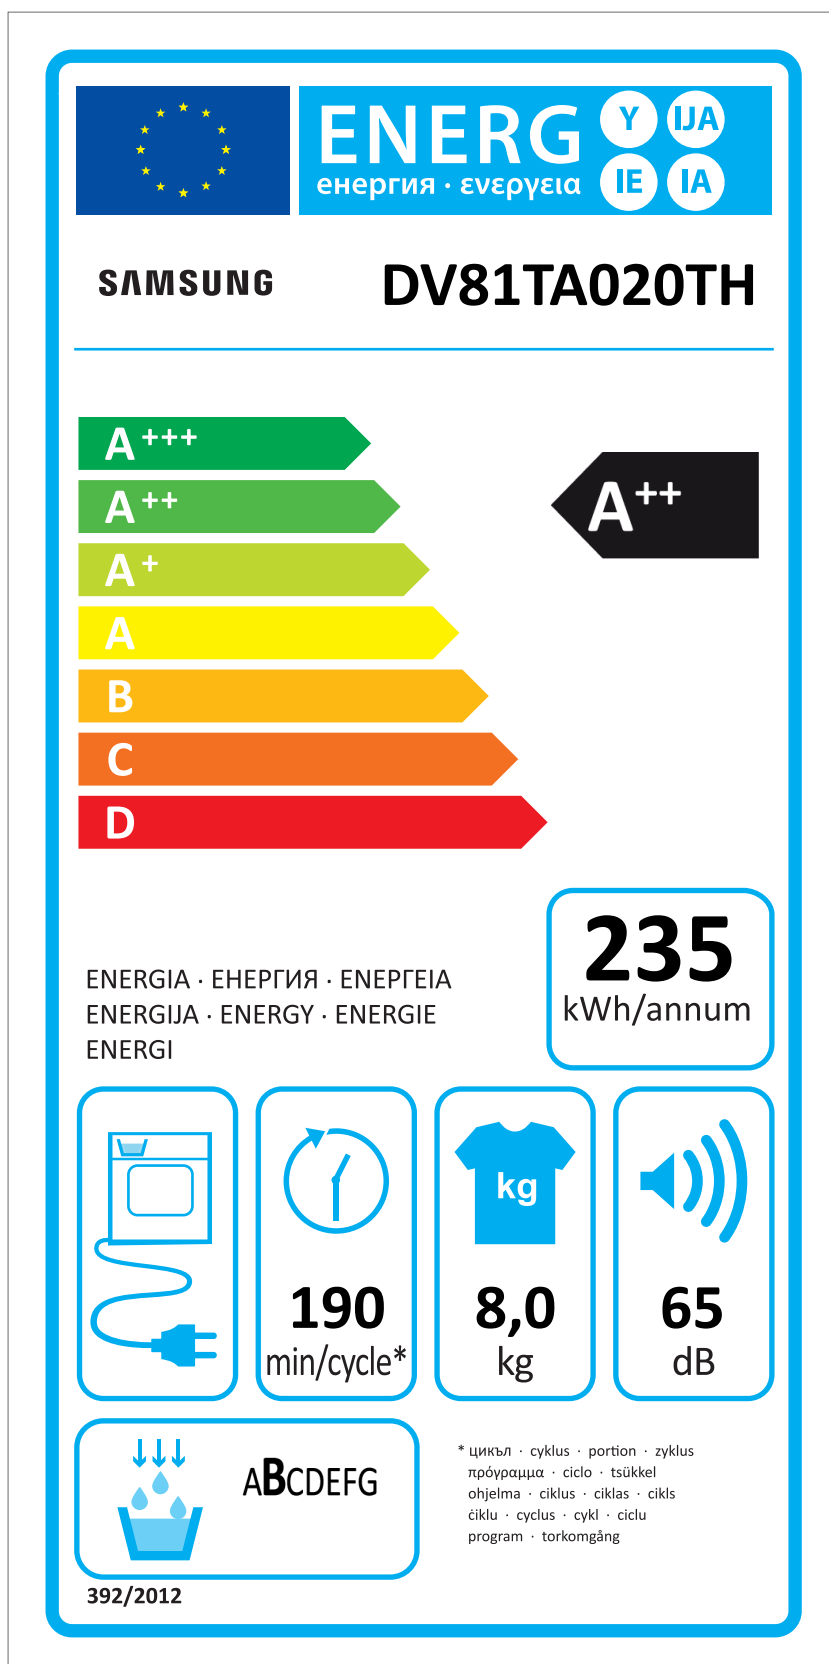

ERP LABEL ENERGY (DRYER CONDENSER TYPE)

CODE : DC68-03225C

Size : 110 x 220 (mm)

Material : ART