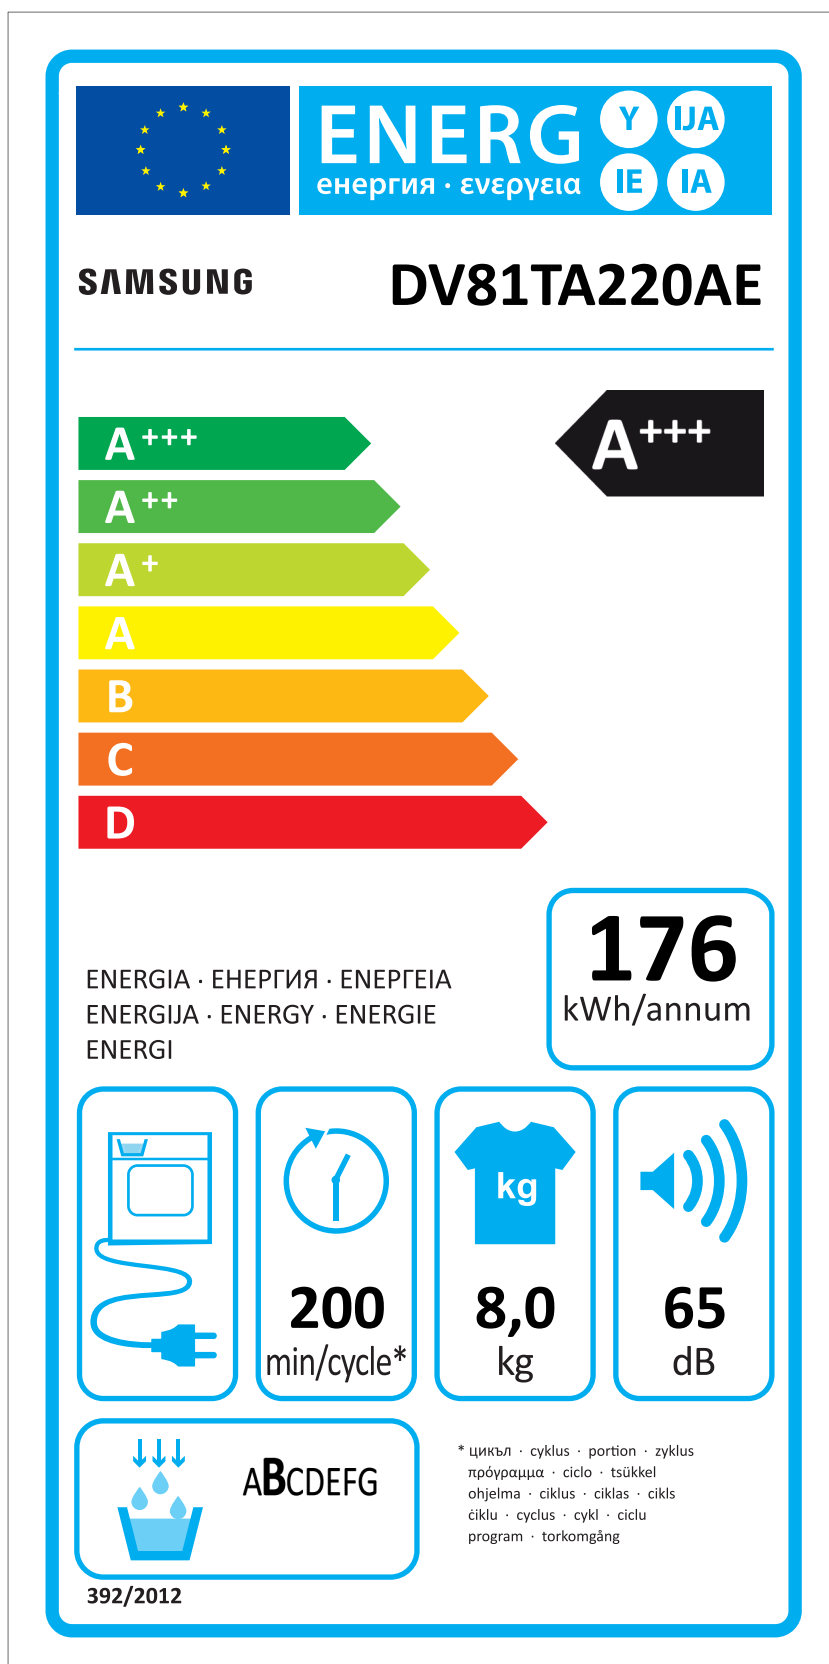

ERP LABEL ENERGY (DRYER CONDENSER TYPE)

CODE : DC68-03225C
Size : 110 x 220 (mm)
Material : ART