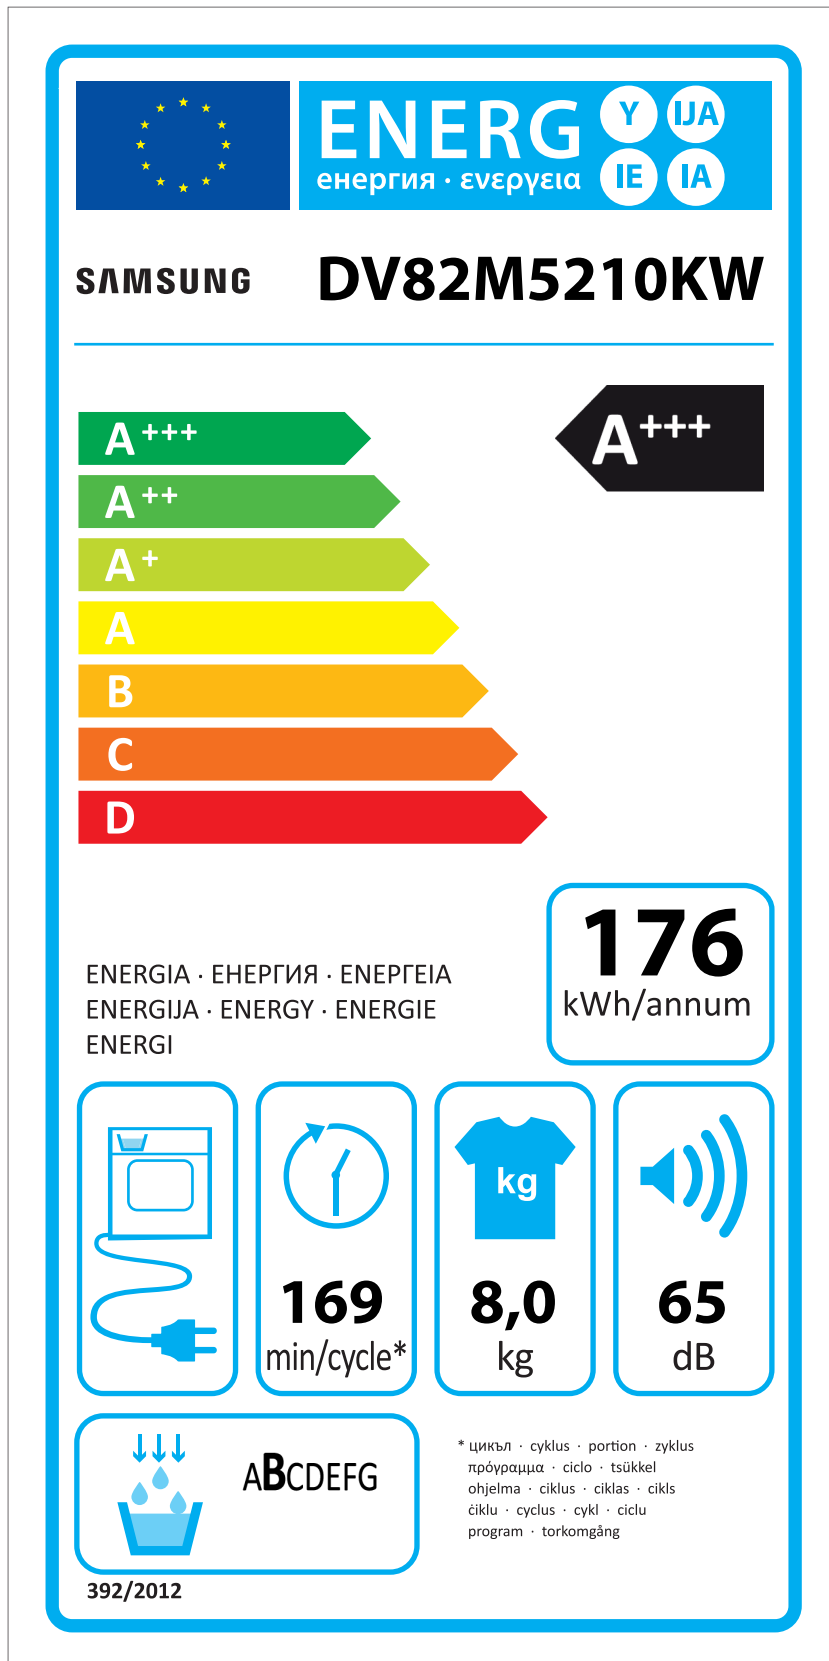

ERP LABEL ENERGY (DRYER CONDENSER TYPE)

CODE : DC68-03225C
Size : 110 x 220 (mm)
Material : ART