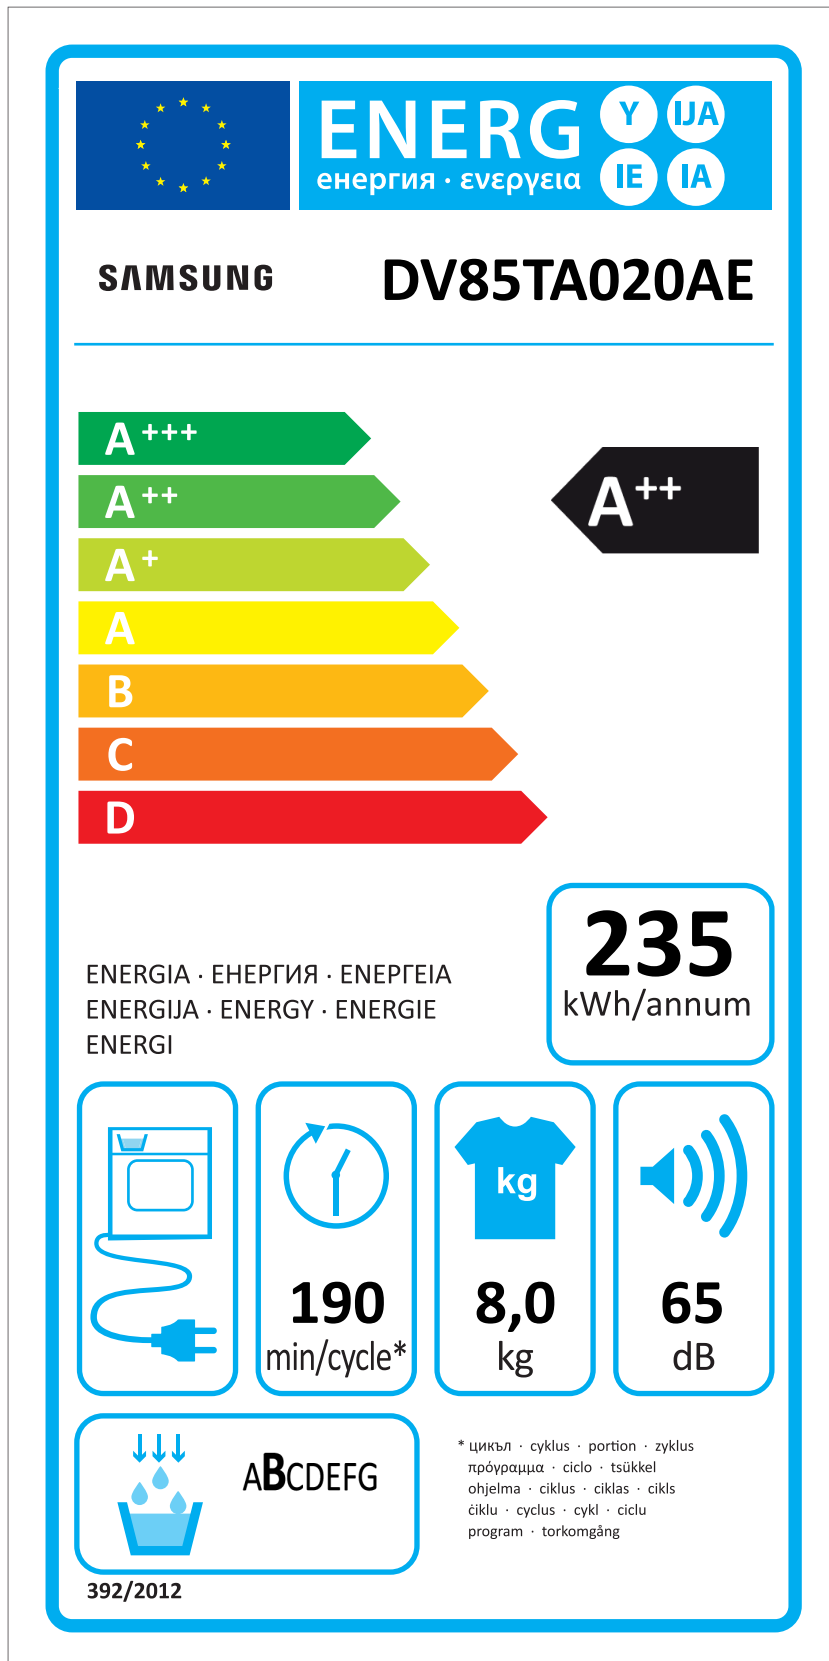

ERP LABEL ENERGY (DRYER CONDENSER TYPE)

CODE : DC68-03225C
Size : 110 x 220 (mm)
Material : ART