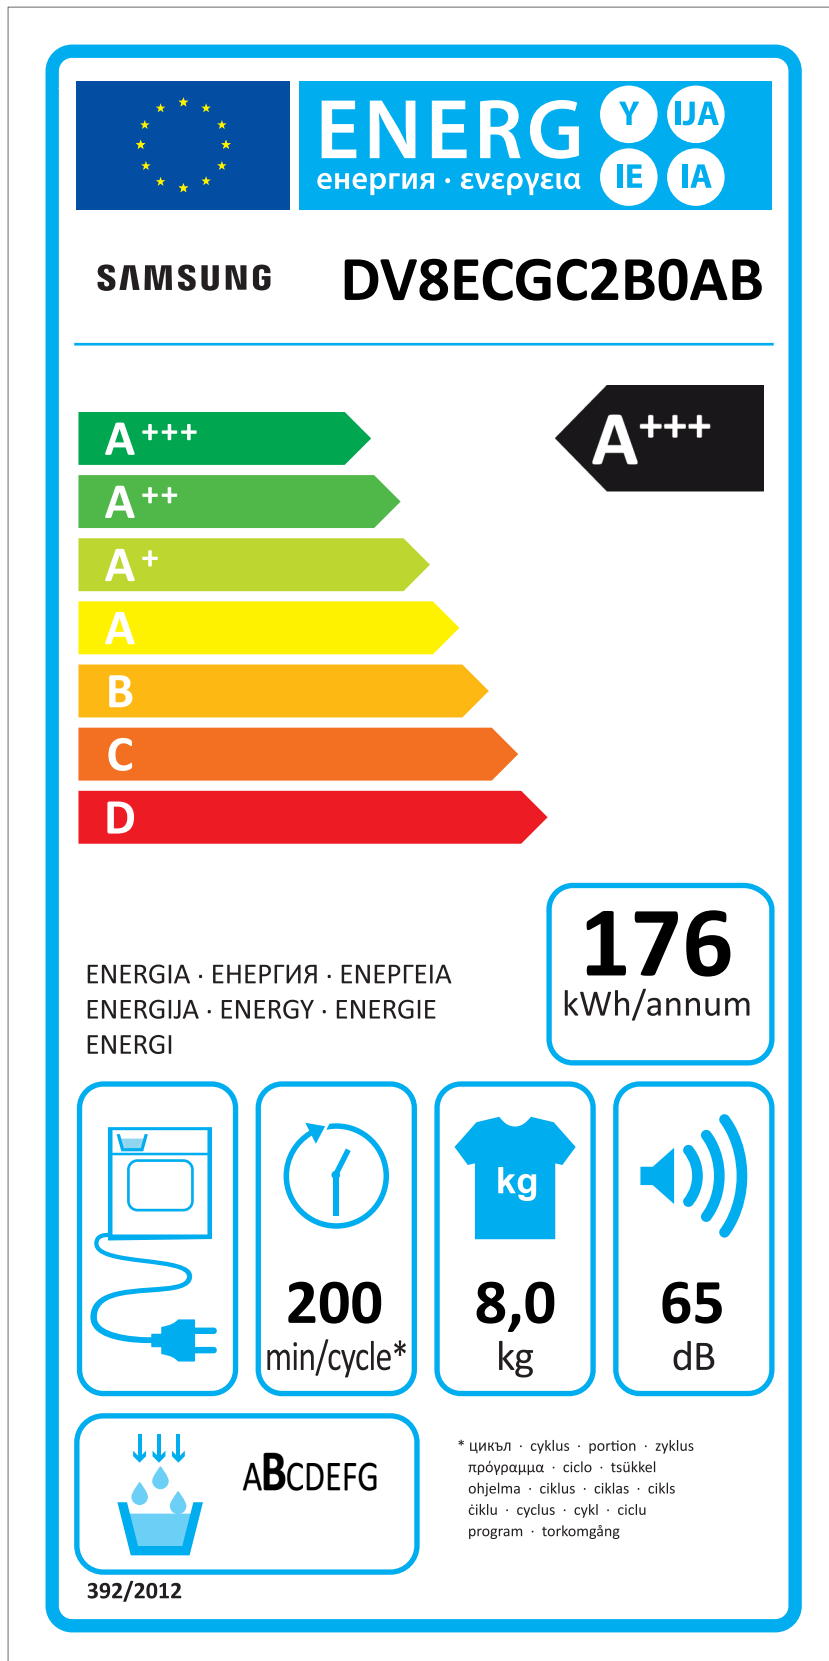

ERP LABEL ENERGY (DRYER CONDENSER TYPE)

CODE : DC68-03225C
Size : 110 x 220 (mm)
Material : ART