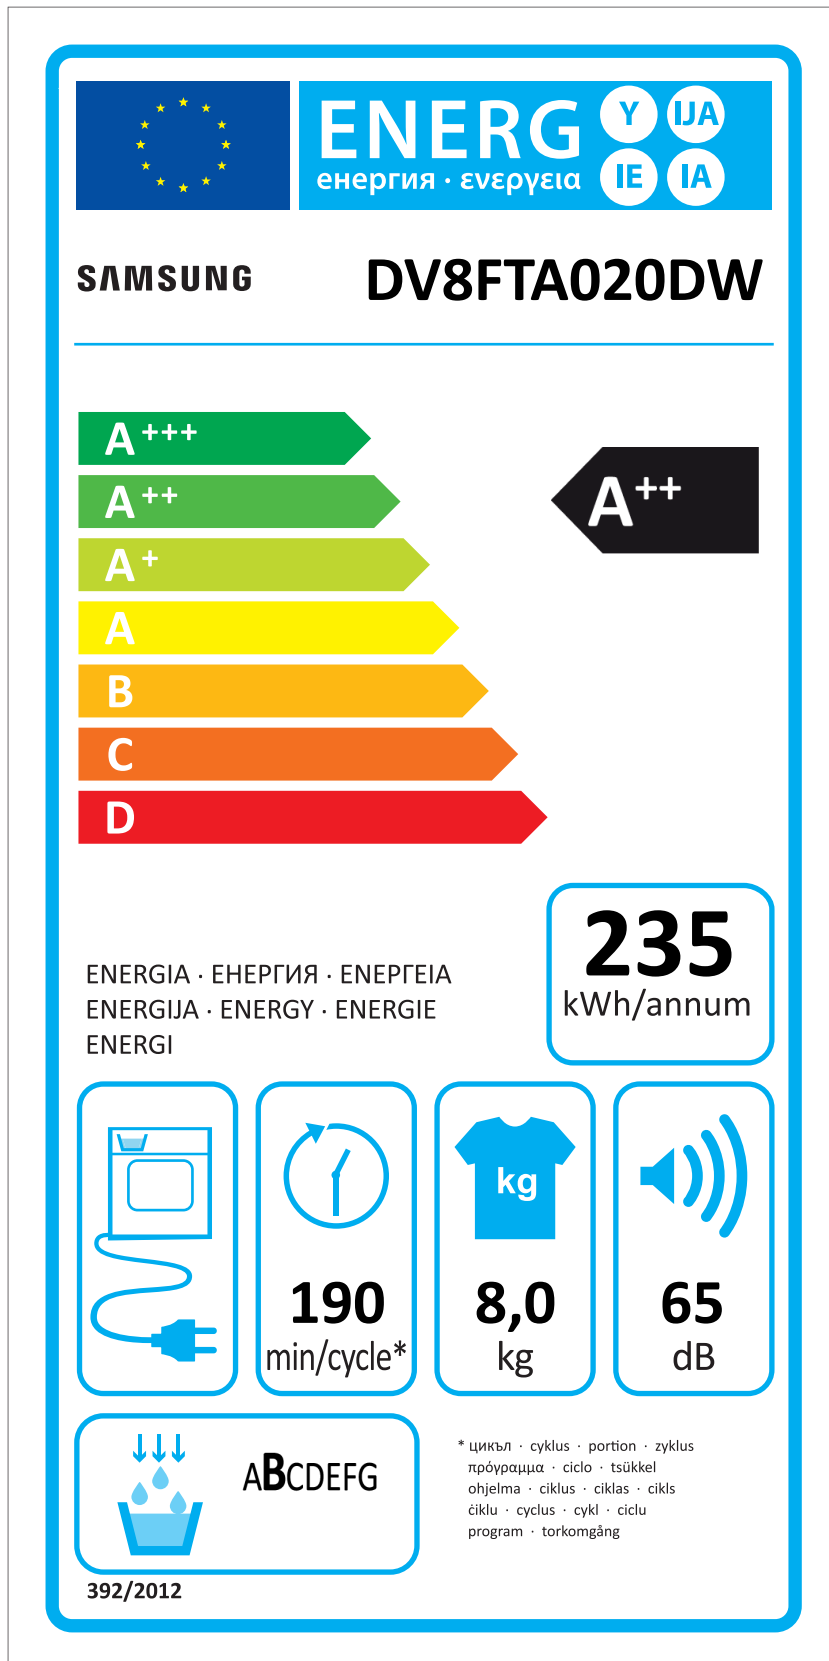

# ERP LABEL ENERGY (DRYER CONDENSER TYPE)

CODE : DC68-03225C  
Size : 110 x 220 (mm)  
Material : ART