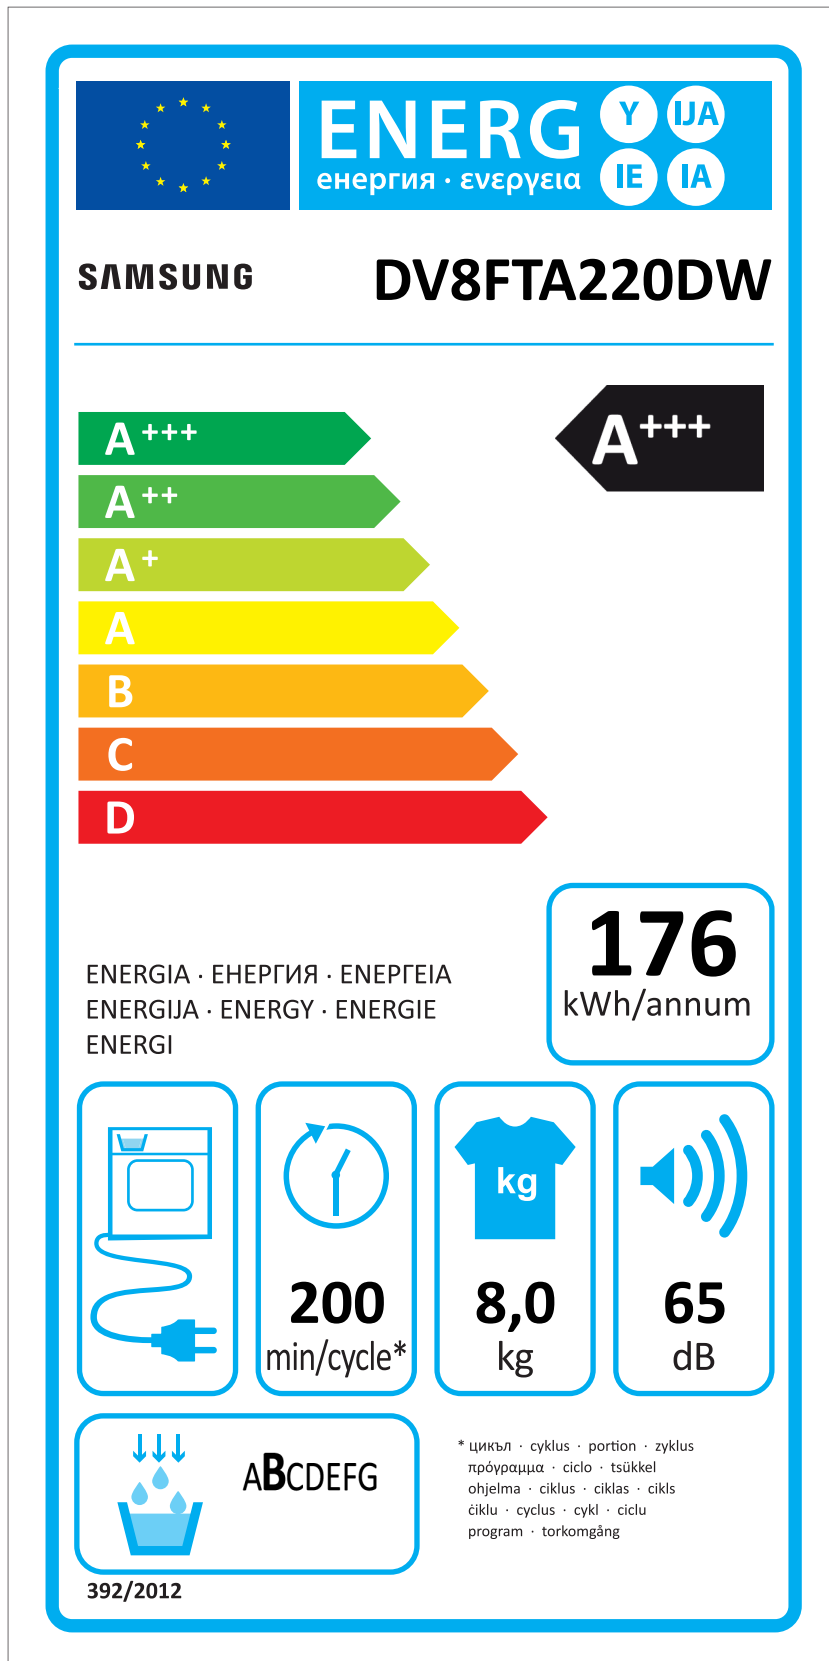

ERP LABEL ENERGY (DRYER CONDENSER TYPE)

CODE : DC68-03225C
Size : 110 x 220 (mm)
Material : ART