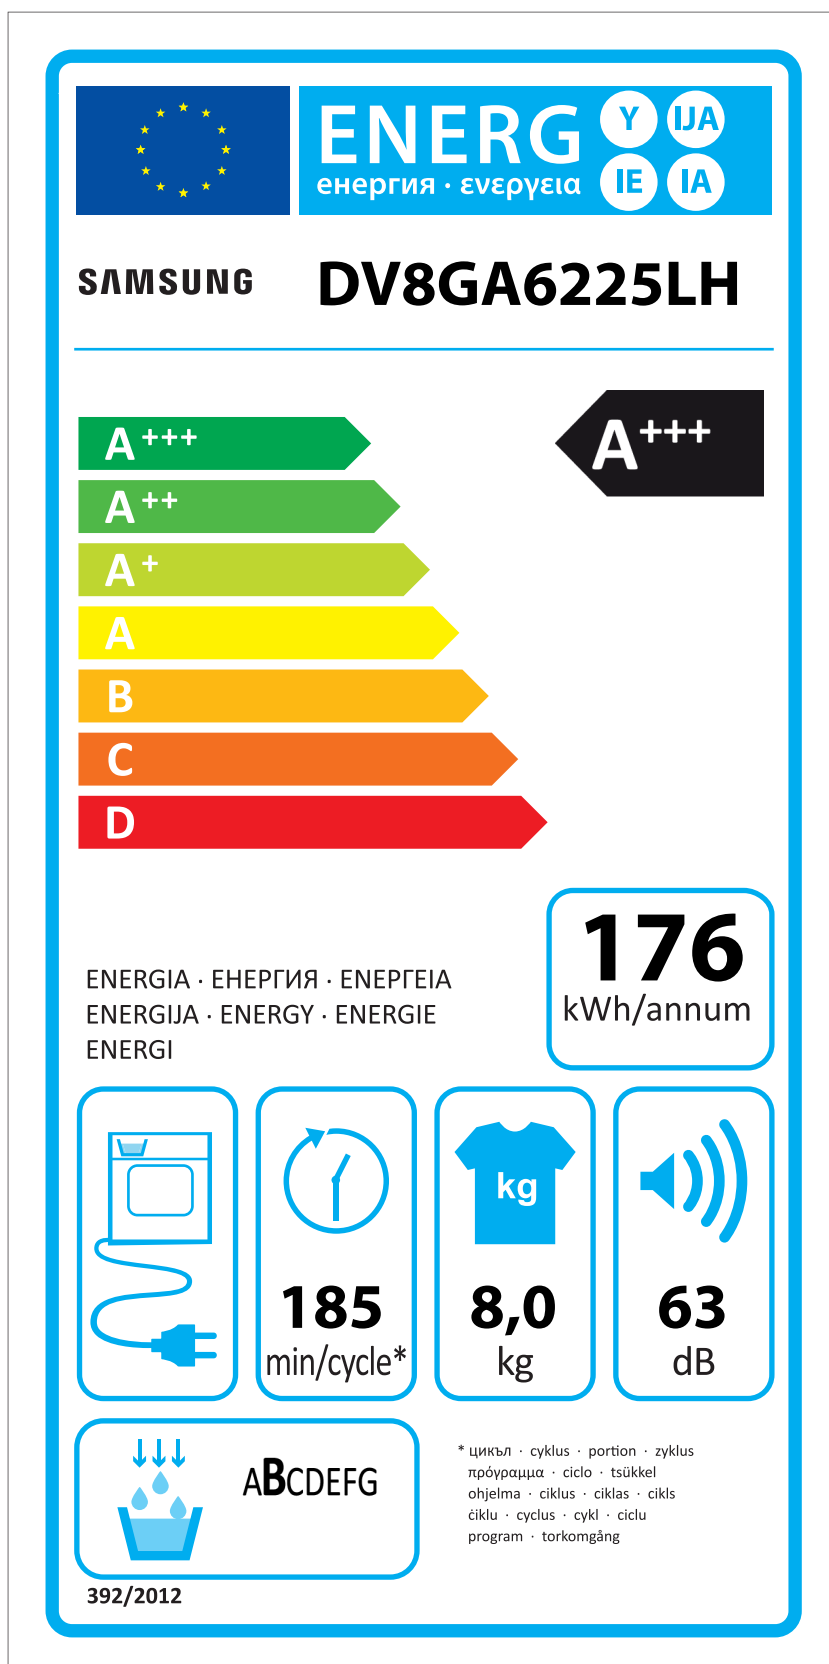

# ERP LABEL ENERGY (DRYER CONDENSER TYPE)

CODE : DC68-03225C  
Size : 110 x 220 (mm)  
Material : ART