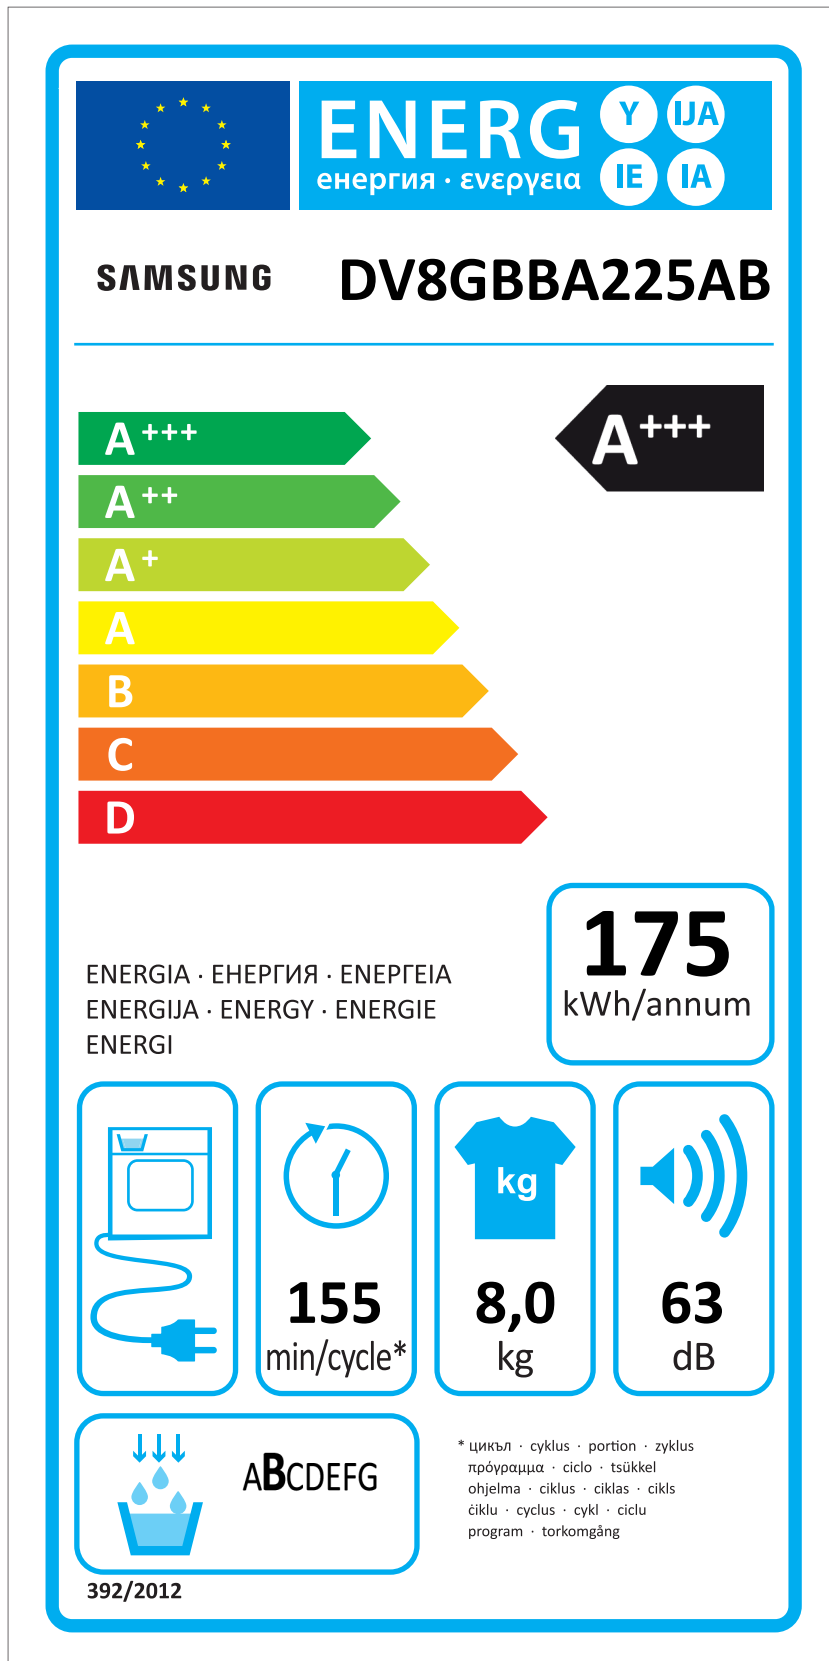

ERP LABEL ENERGY (DRYER CONDENSER TYPE)

CODE : DC68-03225C
Size : 110 x 220 (mm)
Material : ART