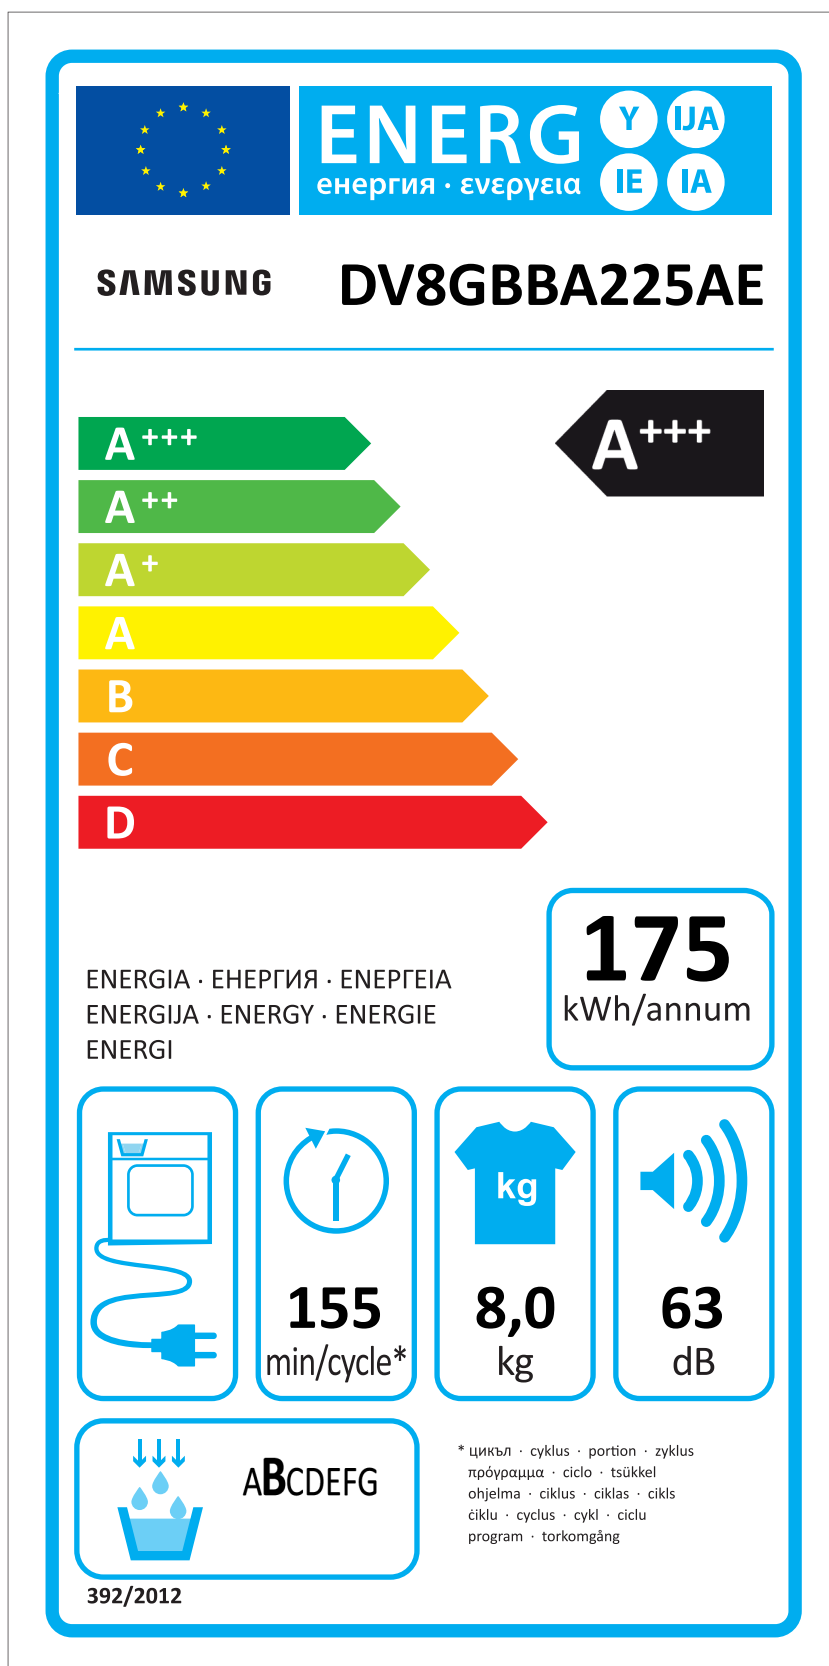

# ERP LABEL ENERGY (DRYER CONDENSER TYPE)

CODE : DC68-03225C  
Size : 110 x 220 (mm)  
Material : ART