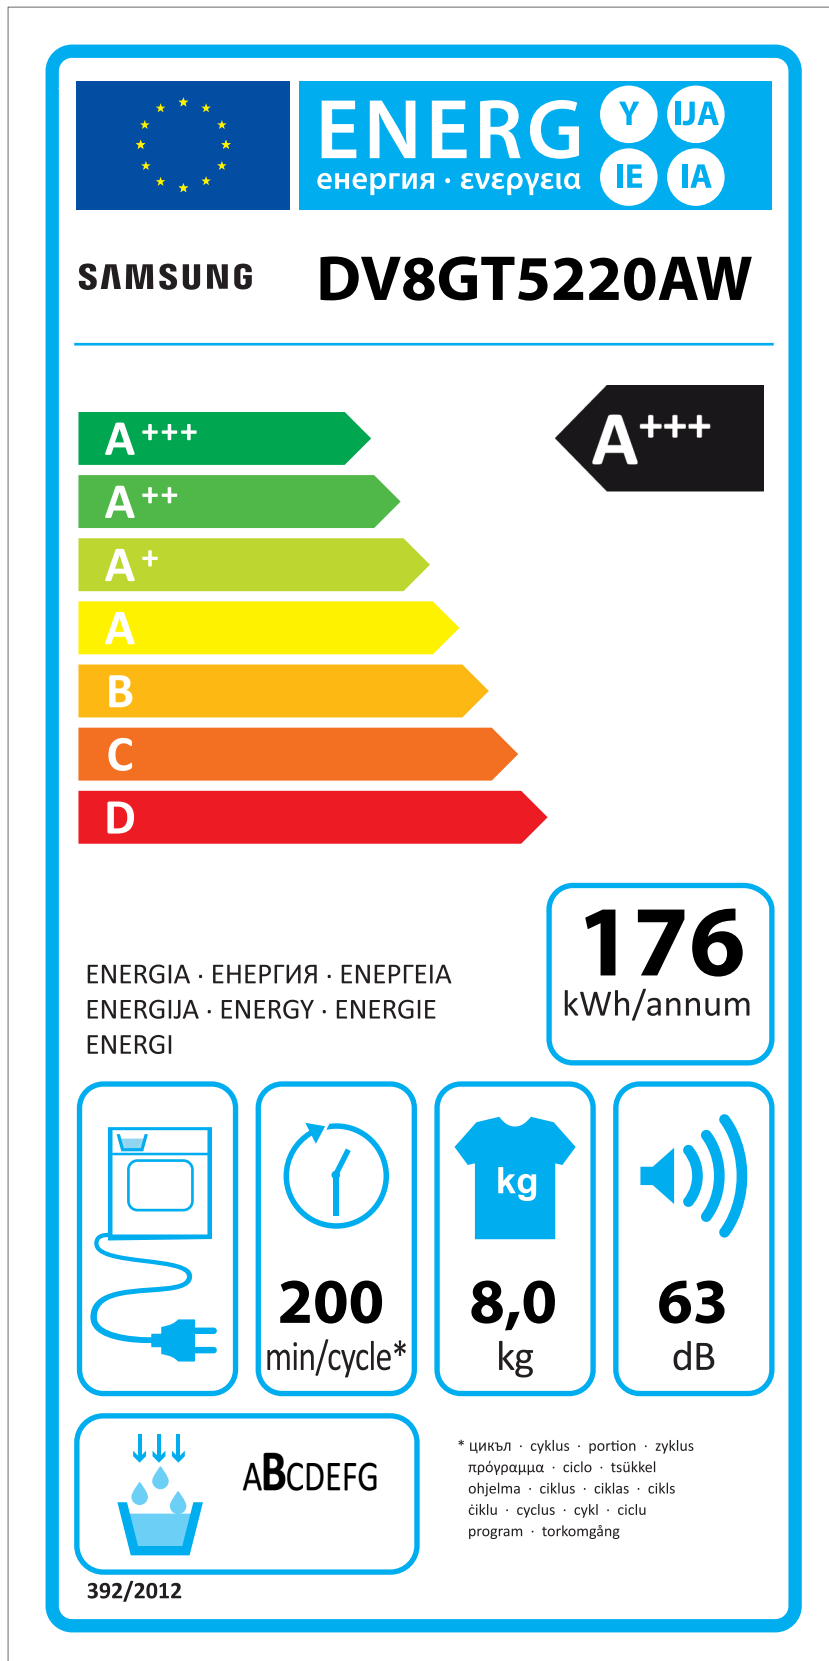

# ERP LABEL ENERGY (DRYER CONDENSER TYPE)

CODE : DC68-03225C  
Size : 110 x 220 (mm)  
Material : ART