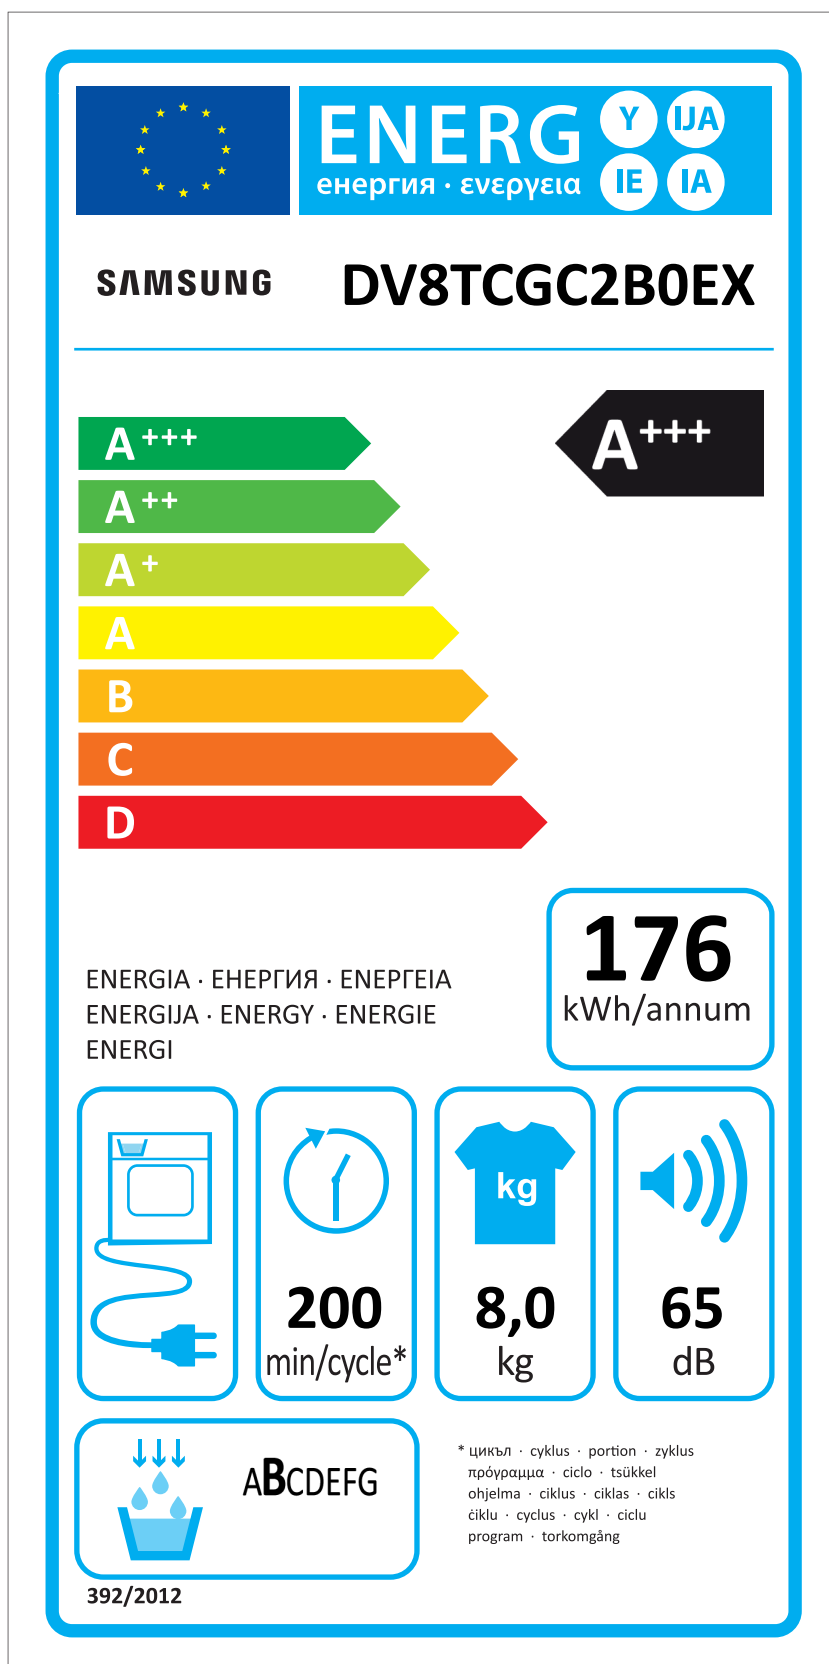

ERP LABEL ENERGY (DRYER CONDENSER TYPE)

CODE : DC68-03225C

Size : 110 x 220 (mm)

Material : ART