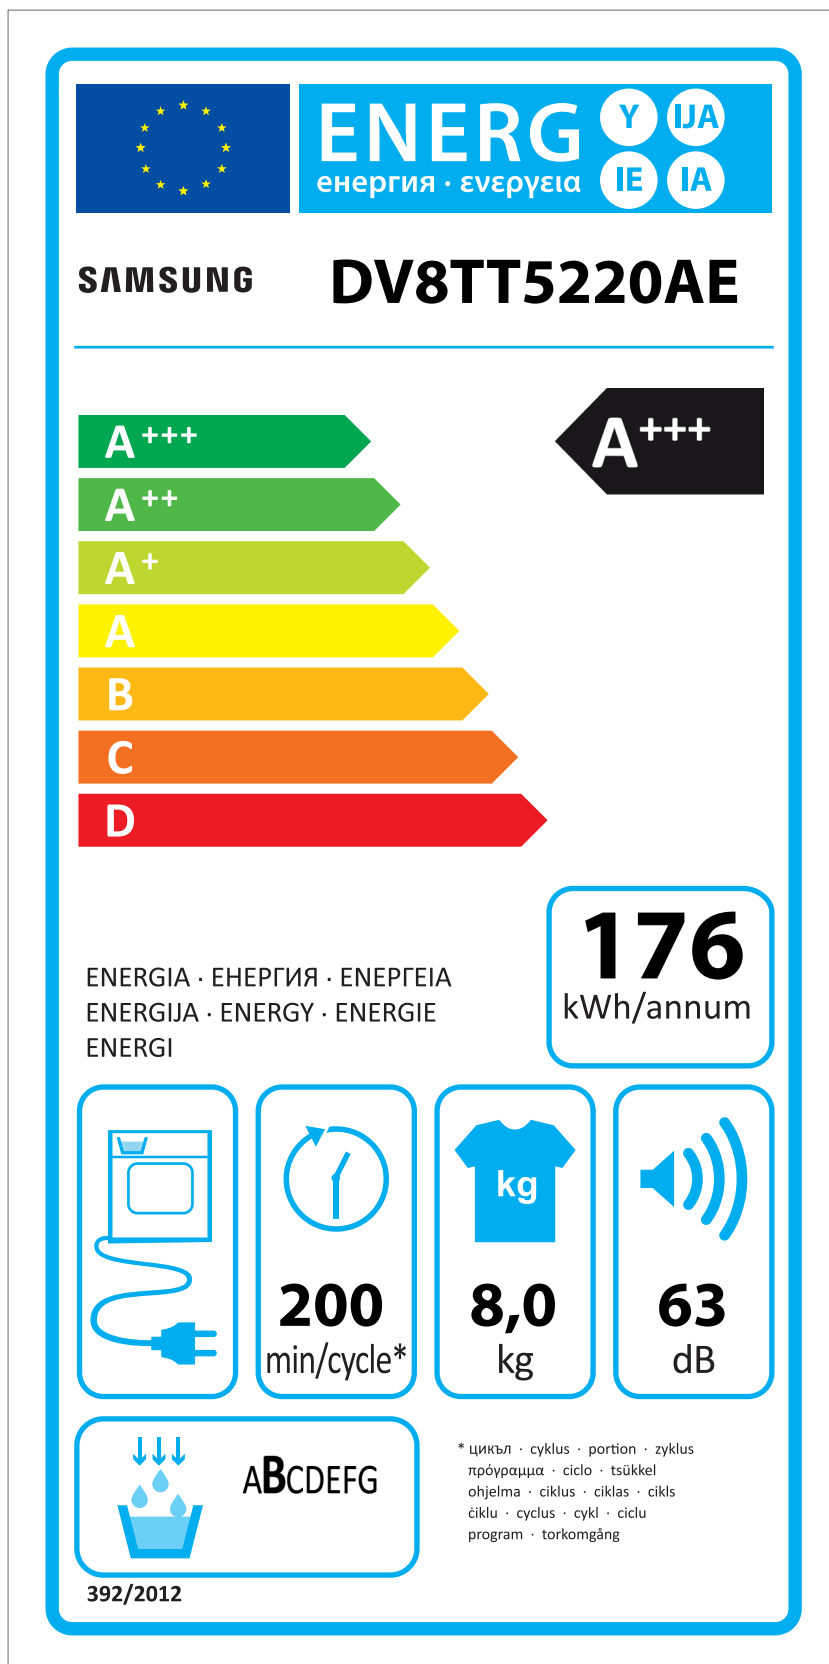

ERP LABEL ENERGY (DRYER CONDENSER TYPE)

CODE : DC68-03225C
Size : 110 x 220 (mm)
Material : ART