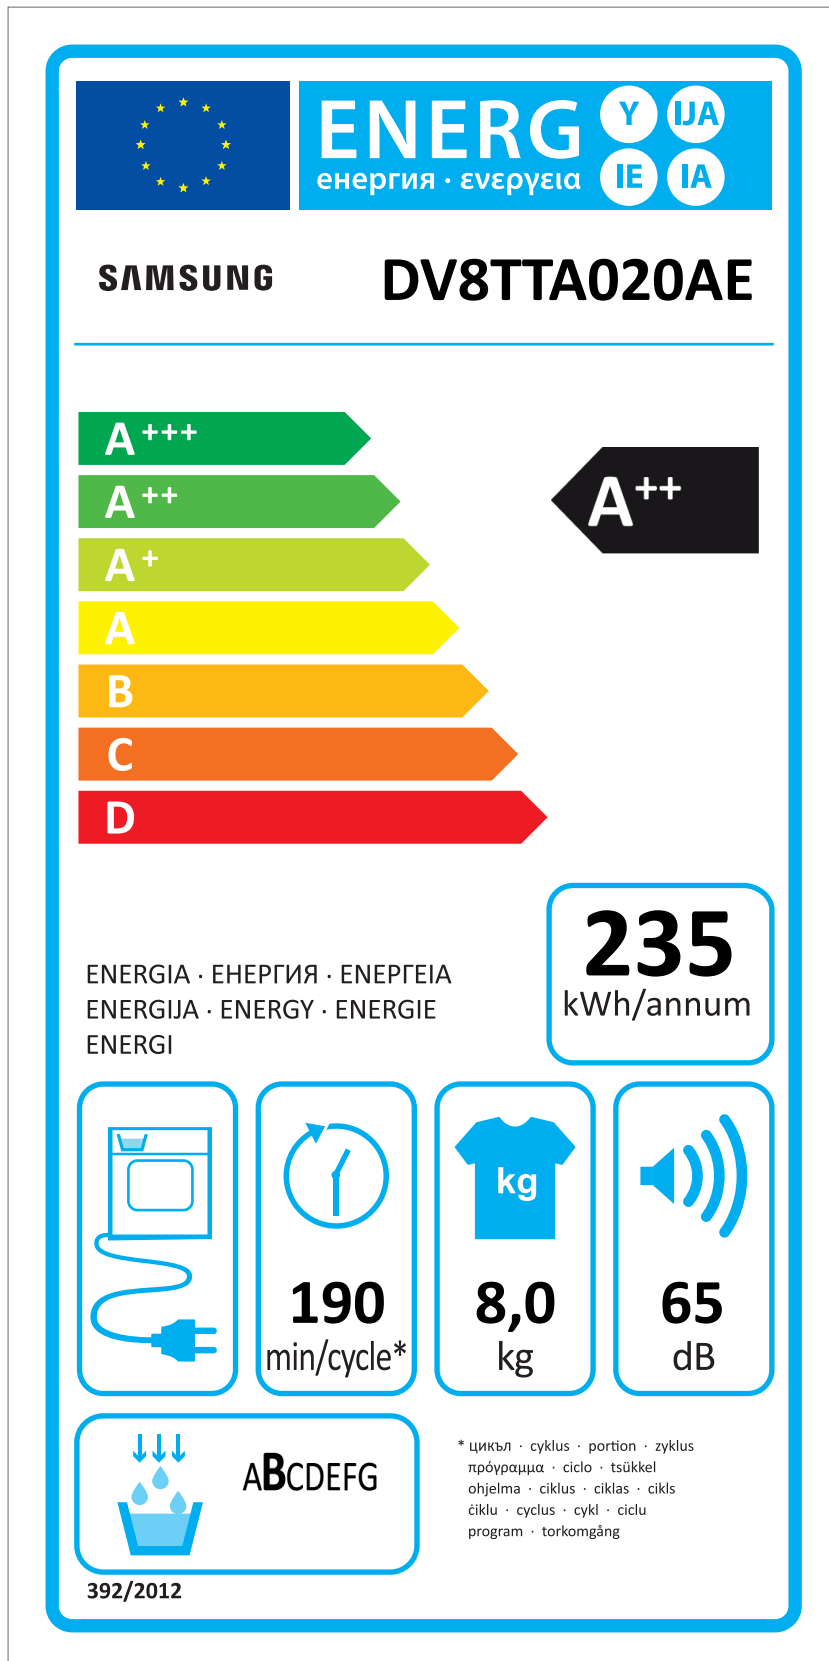

ERP LABEL ENERGY (DRYER CONDENSER TYPE)

CODE : DC68-03225C
Size : 110 x 220 (mm)
Material : ART