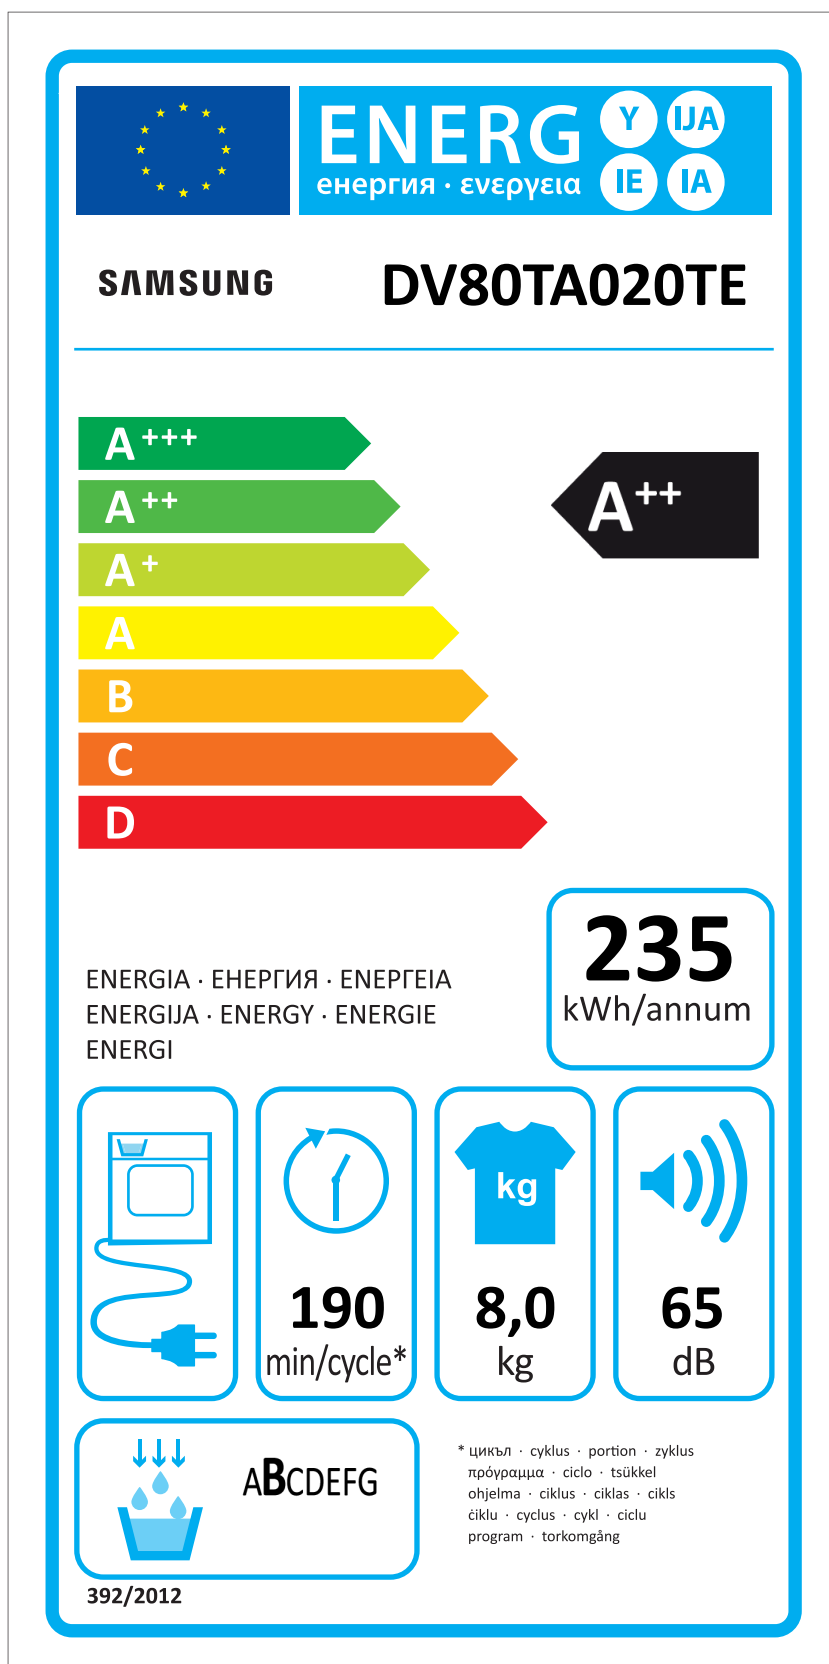

ERP LABEL ENERGY (DRYER CONDENSER TYPE)

CODE : DC68-03225C
Size : 110 x 220 (mm)
Material : ART