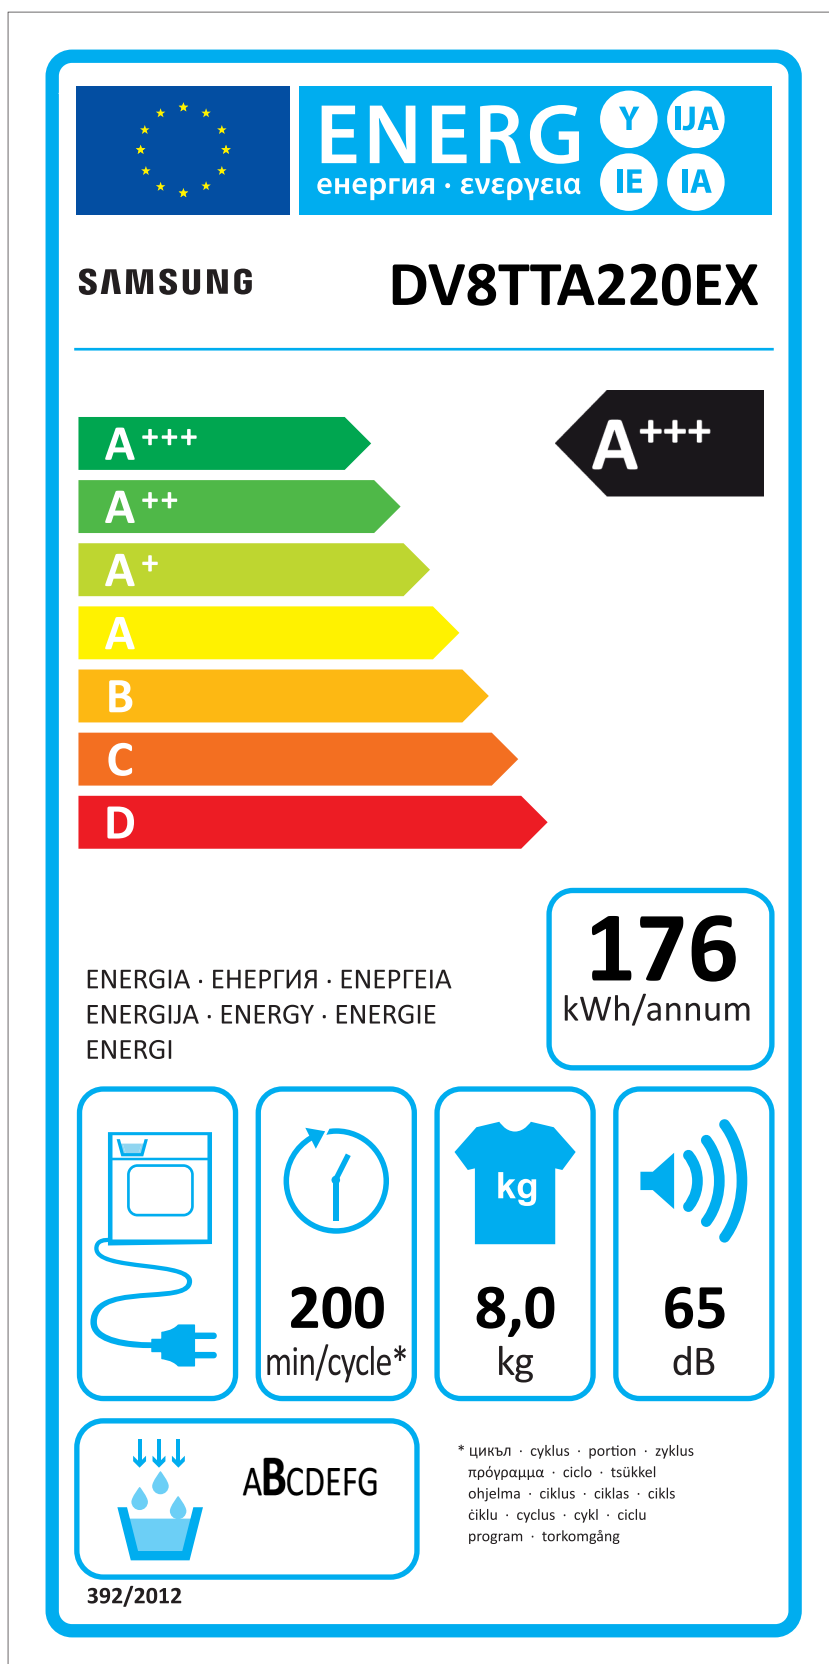

# ERP LABEL ENERGY (DRYER CONDENSER TYPE)

CODE : DC68-03225C  
Size : 110 x 220 (mm)  
Material : ART