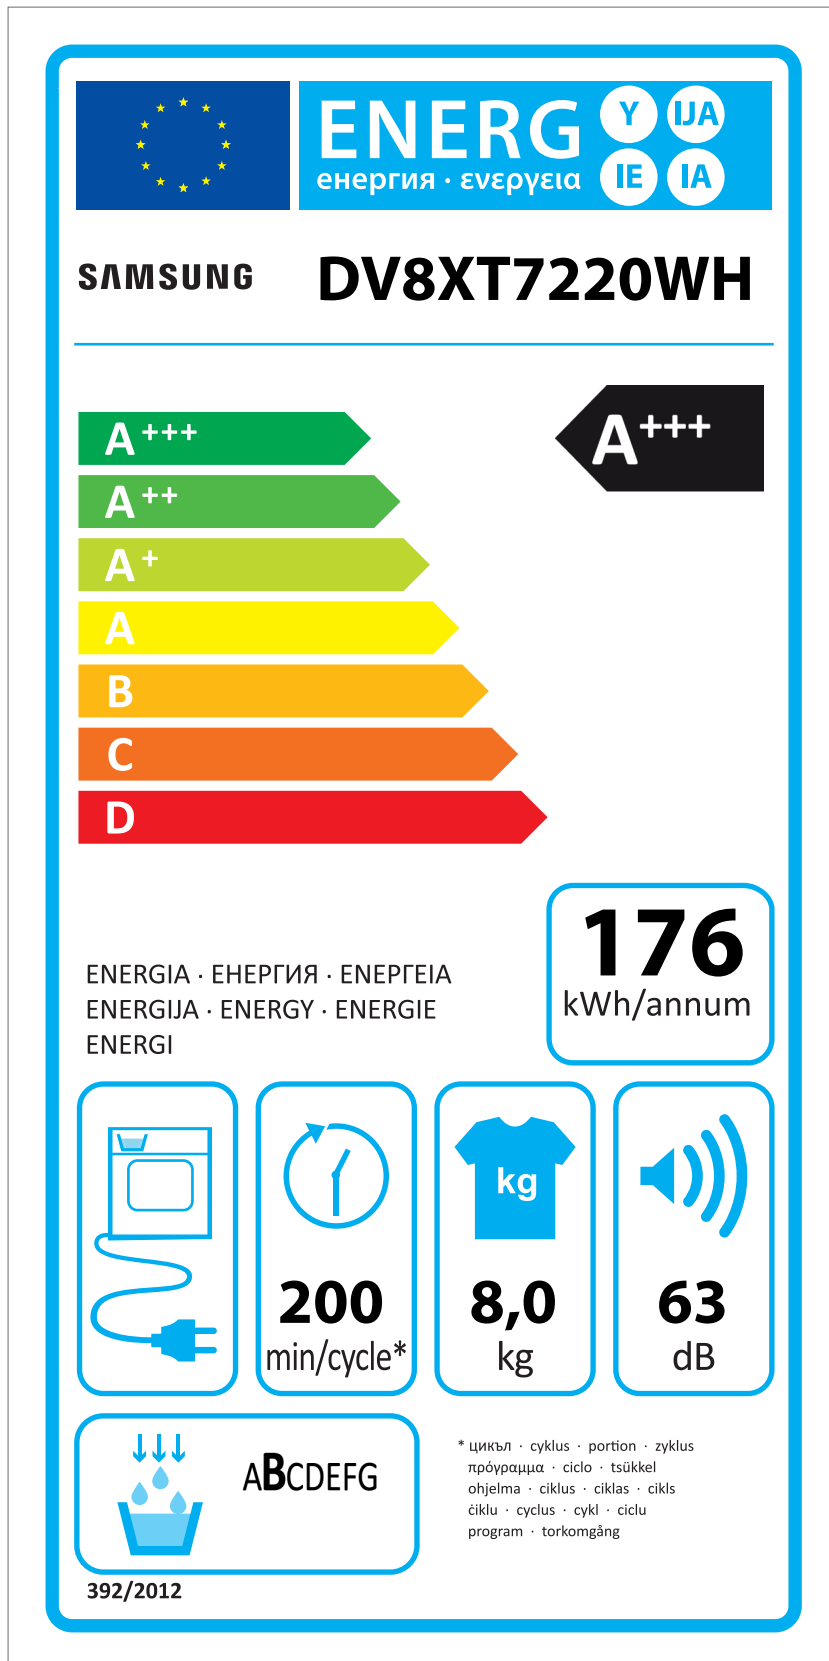

# ERP LABEL ENERGY (DRYER CONDENSER TYPE)

CODE : DC68-03225C  
Size : 110 x 220 (mm)  
Material : ART