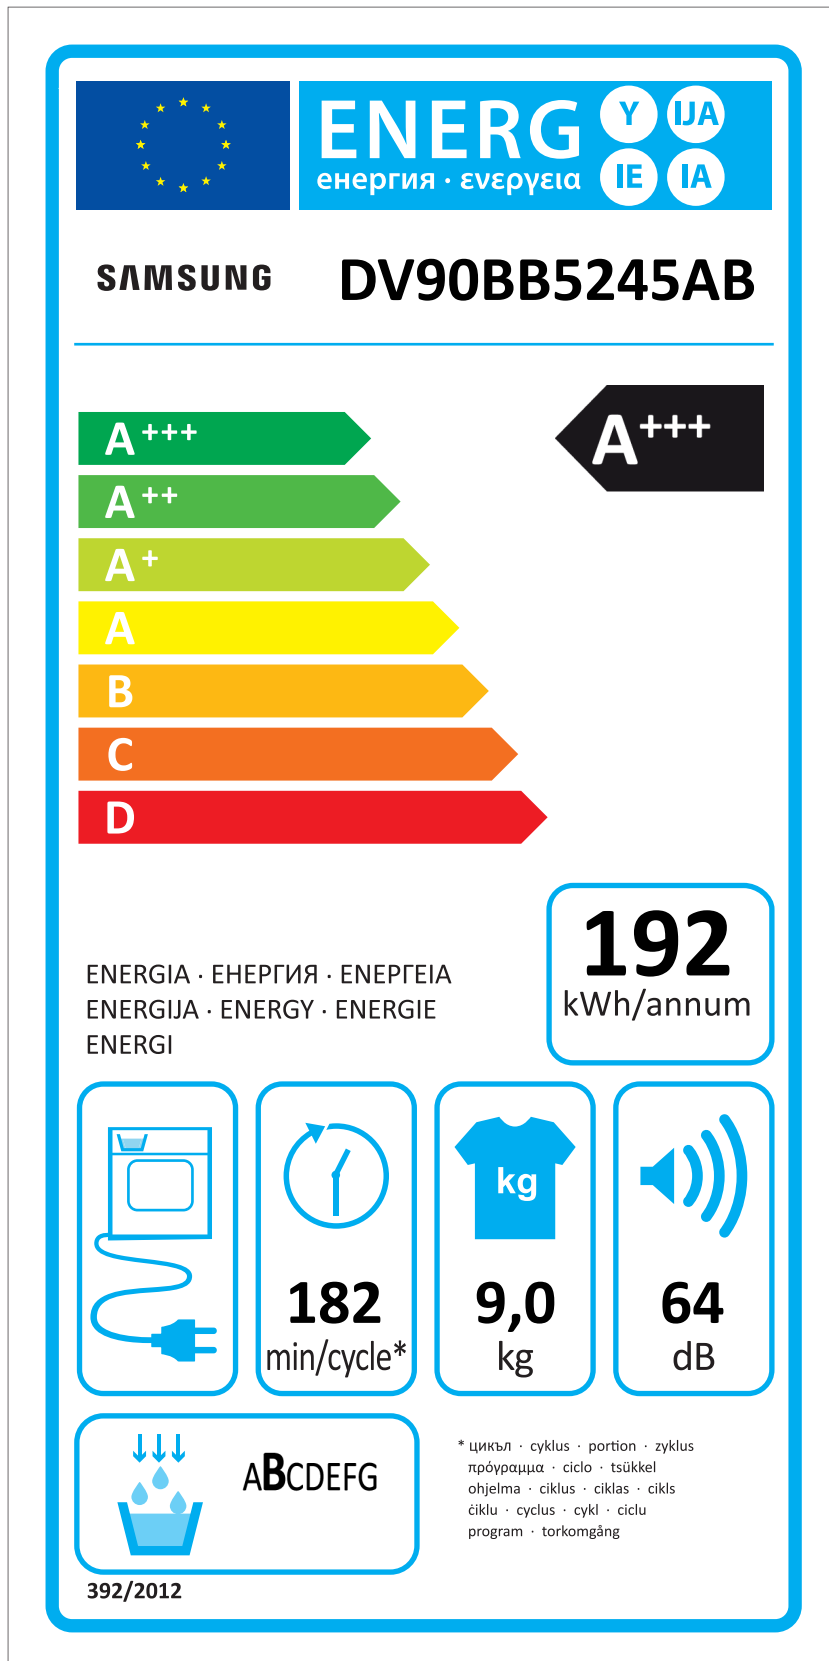

# ERP LABEL ENERGY (DRYER CONDENSER TYPE)

CODE : DC68-03225C  
Size : 110 x 220 (mm)  
Material : ART